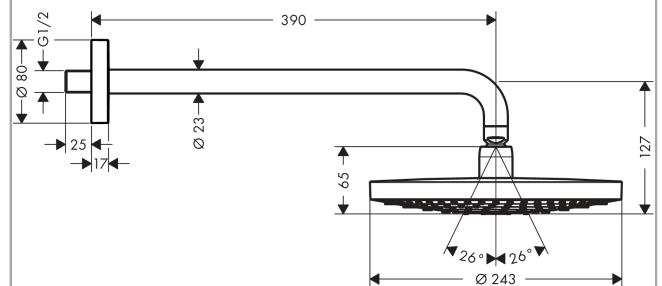

Raindance Select S

Overhead shower 240 2jet with shower arm

Surfaces: **White/Chrome** Article Number: **26466400**

Description

product features

- consists of: overhead shower, shower arm
- shower head size: 243 mm
- spray type: RainAir, Rain
- shower arm length: 390 mm
- ball-joint: overhead shower angle adjustable
- flow rate Rain spray (at 3 bar): 17 l/min
- flow rate RainAir spray (at 3 bar): 16 l/min
- Select button on overhead shower
- spray disc surface in two variants: chrome or white
- material spray disc: metal
- spray disc removable for cleaning
- installation: wall
- connection thread G 1/2
- connection dimension: DN15

Technology

Product image

Scale drawing

Raindance Select S

Overhead shower 240 2jet with shower arm

Surfaces: **White/Chrome** Article Number: **26466400**

Flowchart

The consumption was measured in combination with the appropriate fittings (thermostat/mixer/in-wall valve) to reflect actual application in practice.

Exploded Drawing

Year of production: >02/18

Raindance Select S

Overhead shower 240 2jet with shower arm

Surfaces: **White/Chrome** Article Number: **26466400**

Spare part list

Year of production: >02/18

Pos.	Description	Article Number	Price	PU
1	mounting kit	95208000	-	1
2	O-ring 34x2	98383000	-	1
3	escutcheon Ø 80 mm	98940000	-	1
4	O-ring 20x1,5	98197000	-	1
5	shower arm	27446000	-	1
6	O-ring 16x2	98133000	-	1
7	seal	98058000	-	1
8	spray body	92291450	-	1
9	selector assy	98343000	-	1
10	filter	97735000	-	1
a	shower arm 240 mm	27409000	-	1