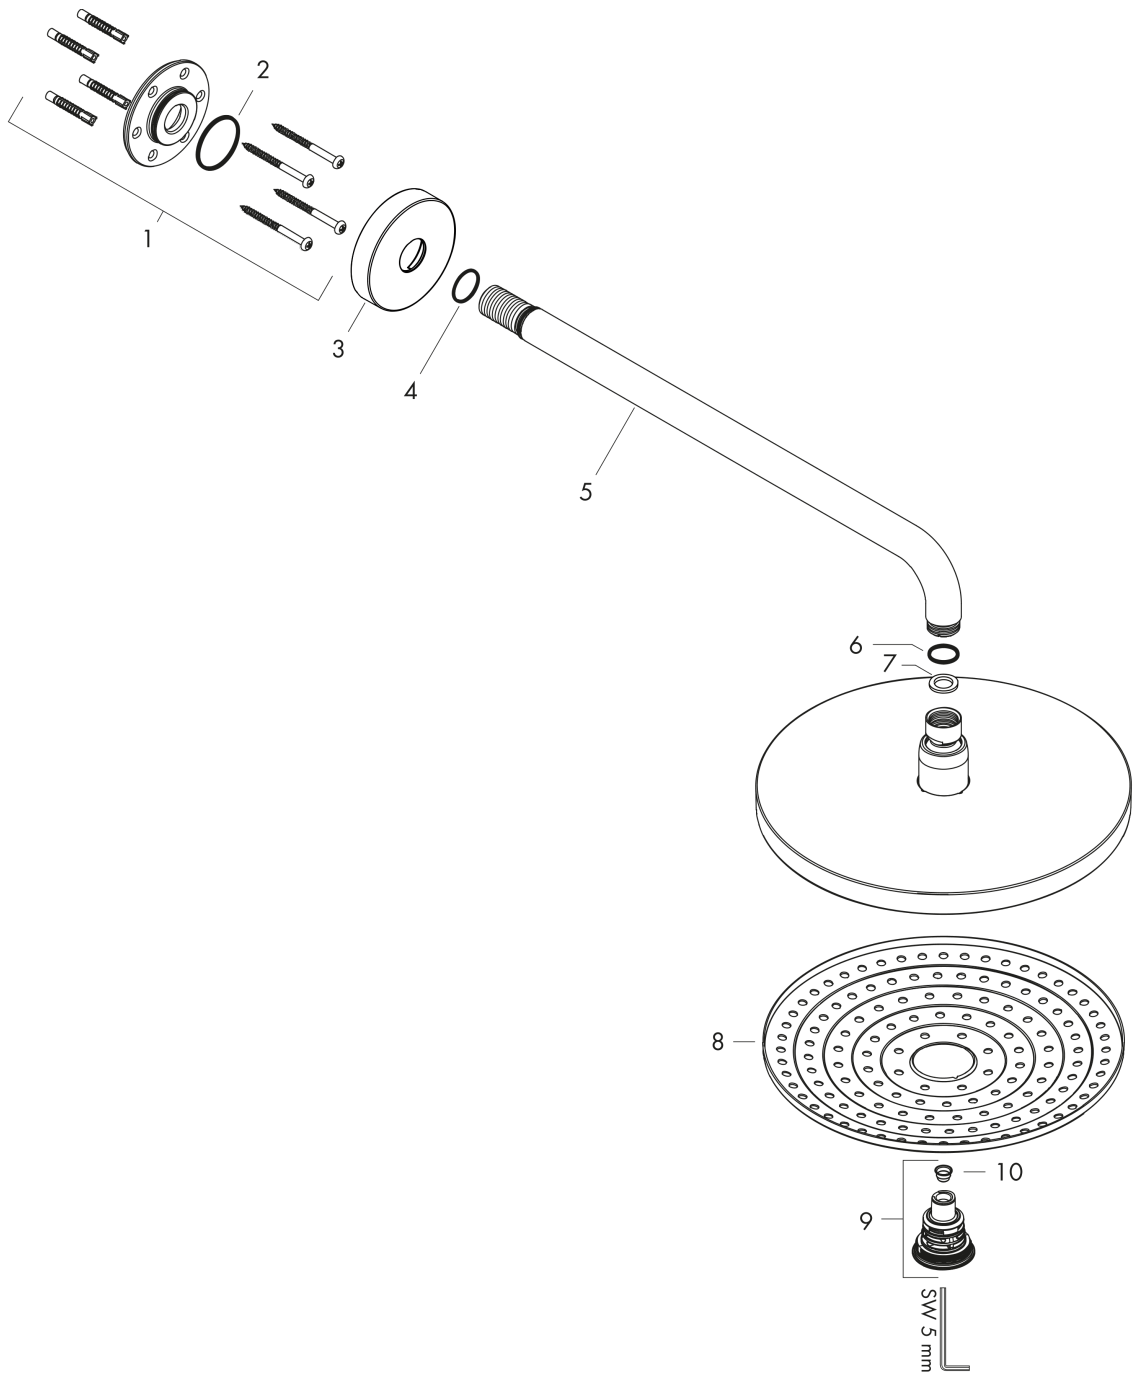

Raindance Select S

Overhead shower 240 2jet with shower arm

Surfaces: **White/Chrome** Article Number: **26466400**

Description

product features

- consists of: overhead shower, shower arm
- shower head size: 243 mm
- spray type: RainAir, Rain
- shower arm length: 390 mm
- ball-joint: overhead shower angle adjustable
- flow rate Rain spray (at 3 bar): 17 l/min
- flow rate RainAir spray (at 3 bar): 16 l/min
- Select button on overhead shower
- spray disc surface in two variants: chrome or white
- material spray disc: metal
- spray disc removable for cleaning
- installation: wall
- connection thread G 1/2
- connection dimension: DN15

Technology

Product image

Scale drawing

Raindance Select S

Overhead shower 240 2jet with shower arm

Surfaces: **White/Chrome** Article Number: **26466400**

Flowchart

The consumption was measured in combination with the appropriate fittings (thermostat/mixer/in-wall valve) to reflect actual application in practice.

Raindance Select S

Overhead shower 240 2jet with shower arm

Surfaces: **White/Chrome** Article Number: **26466400**

Installation examples

Raindance Select S

Overhead shower 240 2jet with shower arm

Surfaces: **White/Chrome** Article Number: **26466400**

Exploded Drawing

Year of production: >02/18

Raindance Select S

Overhead shower 240 2jet with shower arm

Surfaces: **White/Chrome** Article Number: **26466400**

Spare part list

Year of production: >02/18

Pos.	Description	Article Number	Price	PU
1	mounting kit	95208000	-	1
2	O-ring 34x2	98383000	-	1
3	escutcheon Ø 80 mm	98940000	-	1
4	O-ring 20x1,5	98197000	-	1
5	shower arm	27446000	-	1
6	O-ring 16x2	98133000	-	1
7	seal	98058000	-	1
8	spray body	92291450	-	1
9	selector assy	98343000	-	1
10	filter	97735000	-	1
a	shower arm 240 mm	27409000	-	1