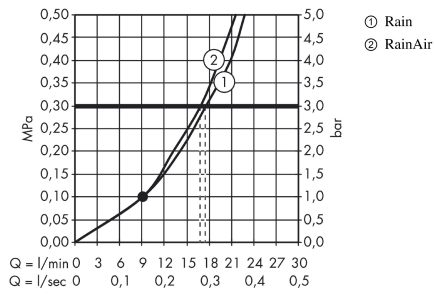

Raindance Select S

Overhead shower 240 2jet with shower arm

Surfaces: **White/Chrome** Article Number: **26466400**

Description

product features

- consists of: overhead shower, shower arm
- shower head size: 243 mm
- spray type: RainAir, Rain
- shower arm length: 390 mm
- ball-joint: overhead shower angle adjustable
- flow rate Rain spray (at 3 bar): 17 l/min
- flow rate RainAir spray (at 3 bar): 16 l/min
- Select button on overhead shower
- spray disc surface in two variants: chrome or white
- material spray disc: metal
- spray disc removable for cleaning
- installation: wall
- connection thread G 1/2
- connection dimension: DN15

Technology

Product image

Scale drawing

Raindance Select S

Overhead shower 240 2jet with shower arm

Surfaces: **White/Chrome** Article Number: **26466400**

Flowchart

The consumption was measured in combination with the appropriate fittings (thermostat/mixer/in-wall valve) to reflect actual application in practice.