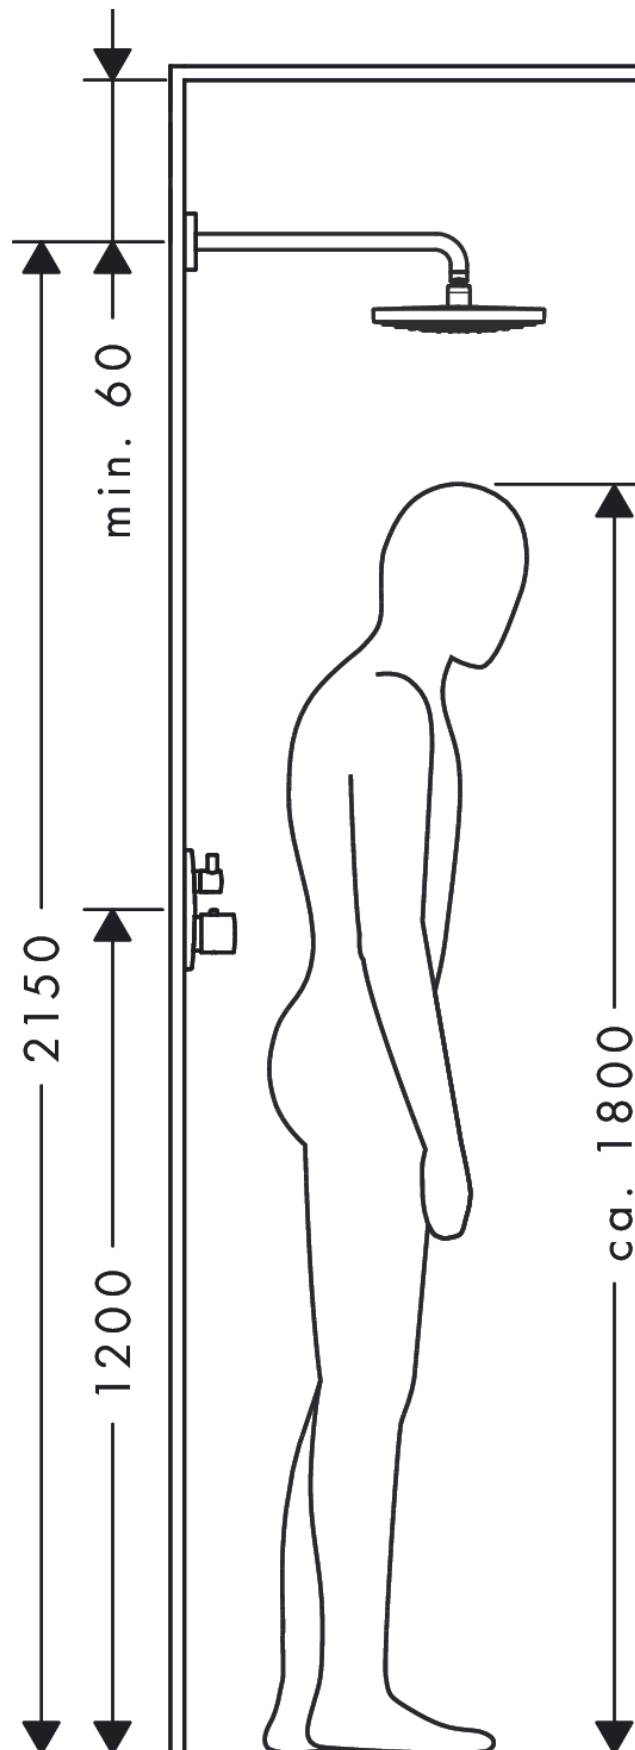

Raindance Select S

Overhead shower 240 2jet with shower arm

Surfaces: **White/Chrome** Article Number: **26466400**

Description

product features

- consists of: overhead shower, shower arm
- shower head size: 243 mm
- spray type: RainAir, Rain
- shower arm length: 390 mm
- ball-joint: overhead shower angle adjustable
- flow rate Rain spray (at 3 bar): 17 l/min
- flow rate RainAir spray (at 3 bar): 16 l/min
- Select button on overhead shower
- spray disc surface in two variants: chrome or white
- material spray disc: metal
- spray disc removable for cleaning
- installation: wall
- connection thread G 1/2
- connection dimension: DN15

Technology

Product image

Scale drawing

Raindance Select S

Overhead shower 240 2jet with shower arm

Surfaces: **White/Chrome** Article Number: **26466400**

Flowchart

The consumption was measured in combination with the appropriate fittings (thermostat/mixer/in-wall valve) to reflect actual application in practice.

Raindance Select S

Overhead shower 240 2jet with shower arm

Surfaces: **White/Chrome** Article Number: **26466400**

Installation examples

Raindance Select S

Overhead shower 240 2jet with shower arm

Surfaces: **White/Chrome** Article Number: **26466400**

Exploded Drawing

Year of production: >02/18

Raindance Select S

Overhead shower 240 2jet with shower arm

Surfaces: **White/Chrome** Article Number: **26466400**

Spare part list

Year of production: >02/18

Pos.	Description	Article Number	Price	PU
1	mounting kit	95208000	-	1
2	O-ring 34x2	98383000	-	1
3	escutcheon Ø 80 mm	98940000	-	1
4	O-ring 20x1,5	98197000	-	1
5	shower arm	27446000	-	1
6	O-ring 16x2	98133000	-	1
7	seal	98058000	-	1
8	spray body	92291450	-	1
9	selector assy	98343000	-	1
10	filter	97735000	-	1
a	shower arm 240 mm	27409000	-	1