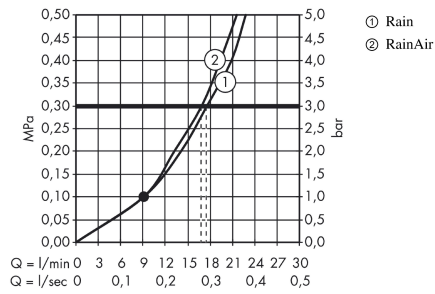

Raindance Select S

Overhead shower 240 2jet with shower arm

Surfaces: **Chrome** Article Number: **26466000**

Description

product features

- consists of: overhead shower, shower arm
- shower head size: 243 mm
- spray type: RainAir, Rain
- shower arm length: 390 mm
- ball-joint: overhead shower angle adjustable
- flow rate Rain spray (at 3 bar): 17 l/min
- flow rate RainAir spray (at 3 bar): 16 l/min
- Select button on overhead shower
- spray disc surface in two variants: chrome or white
- material spray disc: metal
- spray disc removable for cleaning
- installation: wall
- connection thread G 1/2
- connection dimension: DN15

Technology

Product image

Scale drawing

Raindance Select S

Overhead shower 240 2jet with shower arm

Surfaces: **Chrome** Article Number: **26466000**

Flowchart

The consumption was measured in combination with the appropriate fittings (thermostat/mixer/in-wall valve) to reflect actual application in practice.