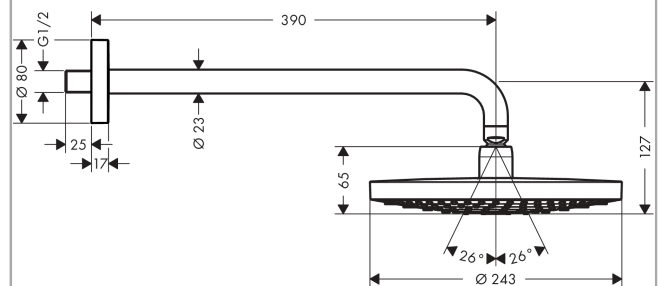

Raindance Select S

Overhead shower 240 2jet with shower arm

Surfaces: **Chrome** Article Number: **26466000**

Description

product features

- consists of: overhead shower, shower arm
- shower head size: 243 mm
- spray type: RainAir, Rain
- shower arm length: 390 mm
- ball-joint: overhead shower angle adjustable
- flow rate Rain spray (at 3 bar): 17 l/min
- flow rate RainAir spray (at 3 bar): 16 l/min
- Select button on overhead shower
- spray disc surface in two variants: chrome or white
- material spray disc: metal
- spray disc removable for cleaning
- installation: wall
- connection thread G 1/2
- connection dimension: DN15

Technology

Product image

Scale drawing

Raindance Select S

Overhead shower 240 2jet with shower arm

Surfaces: **Chrome** Article Number: **26466000**

Flowchart

The consumption was measured in combination with the appropriate fittings (thermostat/mixer/in-wall valve) to reflect actual application in practice.

Exploded Drawing

Year of production: >02/18

Raindance Select S
Overhead shower 240 2jet with shower arm
 Surfaces: **Chrome** Article Number: **26466000**

Spare part list

Year of production: >02/18

Pos.	Description	Article Number	Price	PU
1	mounting kit	95208000	-	1
2	O-ring 34x2	98383000	-	1
3	escutcheon Ø 80 mm	98940000	-	1
4	O-ring 20x1,5	98197000	-	1
5	shower arm	27446000	-	1
6	O-ring 16x2	98133000	-	1
7	seal	98058000	-	1
8	spray body	92291000	-	1
9	selector assy	98343000	-	1
10	filter	97735000	-	1
a	shower arm 240 mm	27409000	-	1