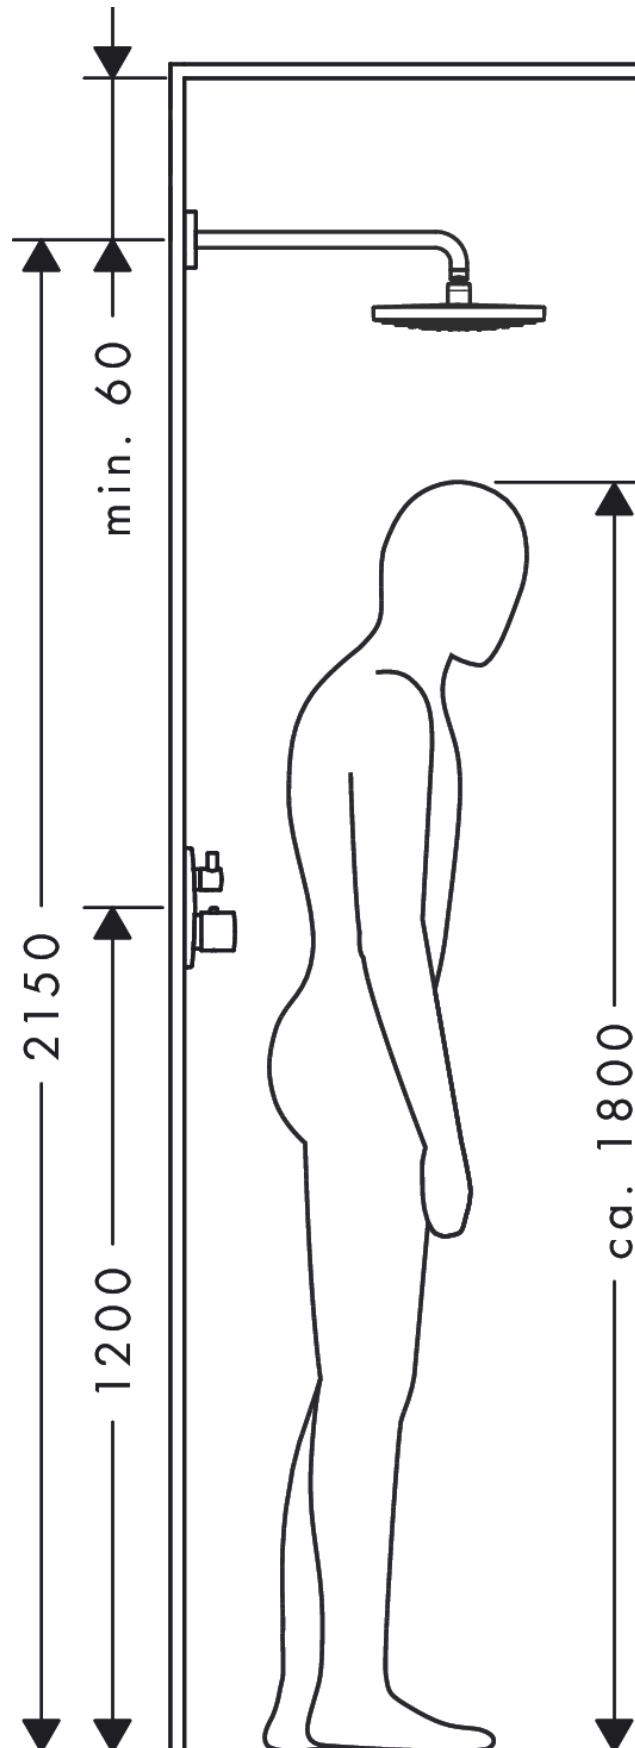

Raindance Select S

Overhead shower 240 2jet with shower arm

Surfaces: **Chrome** Article Number: **26466000**

Description

product features

- consists of: overhead shower, shower arm
- shower head size: 243 mm
- spray type: RainAir, Rain
- shower arm length: 390 mm
- ball-joint: overhead shower angle adjustable
- flow rate Rain spray (at 3 bar): 17 l/min
- flow rate RainAir spray (at 3 bar): 16 l/min
- Select button on overhead shower
- spray disc surface in two variants: chrome or white
- material spray disc: metal
- spray disc removable for cleaning
- installation: wall
- connection thread G 1/2
- connection dimension: DN15

Technology

Product image

Scale drawing

Raindance Select S

Overhead shower 240 2jet with shower arm

Surfaces: **Chrome** Article Number: **26466000**

Flowchart

The consumption was measured in combination with the appropriate fittings (thermostat/mixer/in-wall valve) to reflect actual application in practice.

Raindance Select S
Overhead shower 240 2jet with shower arm
 Surfaces: **Chrome** Article Number: **26466000**

Installation examples

Raindance Select S
Overhead shower 240 2jet with shower arm
 Surfaces: **Chrome** Article Number: **26466000**

Exploded Drawing

Year of production: >02/18

Raindance Select S
Overhead shower 240 2jet with shower arm
 Surfaces: **Chrome** Article Number: **26466000**

Spare part list

Year of production: >02/18

Pos.	Description	Article Number	Price	PU
1	mounting kit	95208000	-	1
2	O-ring 34x2	98383000	-	1
3	escutcheon Ø 80 mm	98940000	-	1
4	O-ring 20x1,5	98197000	-	1
5	shower arm	27446000	-	1
6	O-ring 16x2	98133000	-	1
7	seal	98058000	-	1
8	spray body	92291000	-	1
9	selector assy	98343000	-	1
10	filter	97735000	-	1
a	shower arm 240 mm	27409000	-	1