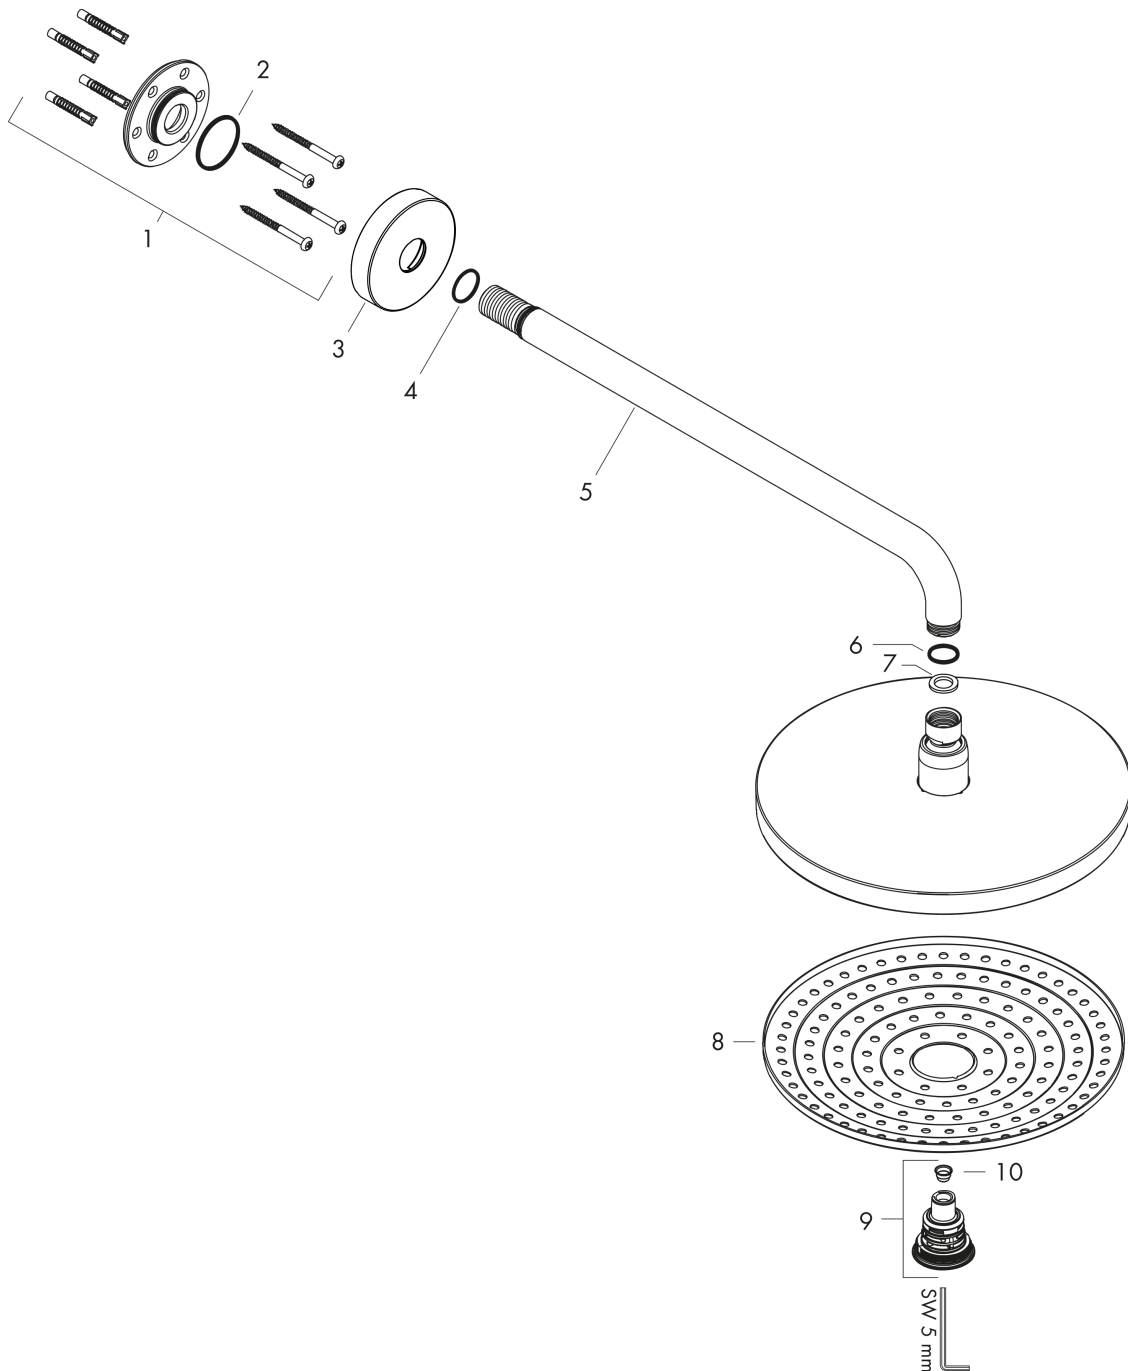

Raindance Select S

Overhead shower 240 2jet with shower arm

Surfaces: **Chrome** Article Number: **26466000**

Description

product features

- consists of: overhead shower, shower arm
- shower head size: 243 mm
- spray type: RainAir, Rain
- shower arm length: 390 mm
- ball-joint: overhead shower angle adjustable
- flow rate Rain spray (at 3 bar): 17 l/min
- flow rate RainAir spray (at 3 bar): 16 l/min
- Select button on overhead shower
- spray disc surface in two variants: chrome or white
- material spray disc: metal
- spray disc removable for cleaning
- installation: wall
- connection thread G 1/2
- connection dimension: DN15

Technology

Product image

Scale drawing

Raindance Select S

Overhead shower 240 2jet with shower arm

Surfaces: **Chrome** Article Number: **26466000**

Flowchart

The consumption was measured in combination with the appropriate fittings (thermostat/mixer/in-wall valve) to reflect actual application in practice.

Raindance Select S
Overhead shower 240 2jet with shower arm
 Surfaces: **Chrome** Article Number: **26466000**

Installation examples

Raindance Select S
Overhead shower 240 2jet with shower arm
 Surfaces: **Chrome** Article Number: **26466000**

Exploded Drawing

Year of production: >02/18

Raindance Select S
Overhead shower 240 2jet with shower arm
 Surfaces: **Chrome** Article Number: **26466000**

Spare part list

Year of production: >02/18

Pos.	Description	Article Number	Price	PU
1	mounting kit	95208000	-	1
2	O-ring 34x2	98383000	-	1
3	escutcheon Ø 80 mm	98940000	-	1
4	O-ring 20x1,5	98197000	-	1
5	shower arm	27446000	-	1
6	O-ring 16x2	98133000	-	1
7	seal	98058000	-	1
8	spray body	92291000	-	1
9	selector assy	98343000	-	1
10	filter	97735000	-	1
a	shower arm 240 mm	27409000	-	1