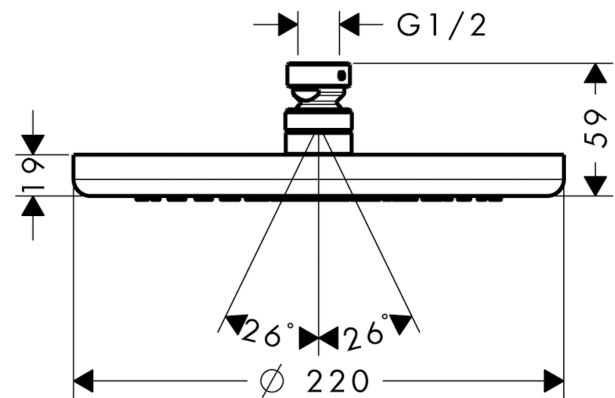

Croma

Overhead shower 220 1jet

Surfaces: **Chrome** Article Number: **26464000**

Description

product features

- shower head size: 220 mm
- spray type: RainAir
- ball-joint: overhead shower angle adjustable
- flow rate RainAir spray (at 3 bar): 19 l/min
- material spray disc: metal
- spray disc removable for cleaning
- installation: ceiling or wall
- connection thread G 1/2
- connection dimension: DN15

Technology

Product image

Scale drawing