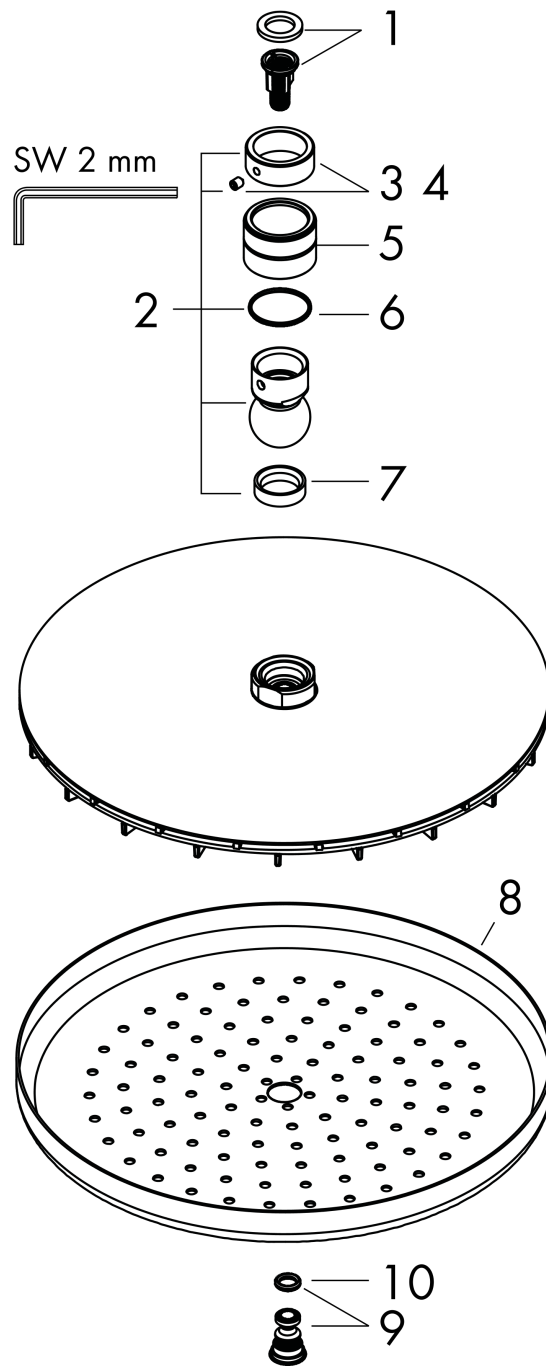

##### product features

- shower head size: 220 mm
- spray type: RainAir
- ball-joint: overhead shower angle adjustable
- flow rate RainAir spray (at 3 bar): 19 l/min
- material spray disc: metal
- spray disc removable for cleaning
- installation: ceiling or wall
- connection thread G 1/2
- connection dimension: DN15

#### Scale drawing

#### Flowchart

The consumption was measured in combination with the appropriate fittings (thermostat/mixer/ in-wall valve) to reflect actual application in practice.

**Croma**  
**Overhead shower 220 1jet**  
 Surfaces: **Chrome** Article Number: **26464000**

**Exploded Drawing**

Year of production: >01/12

**Croma**

**Overhead shower 220 1jet**

Surfaces: **Chrome** Article Number: **26464000**

**Spare part list**

Year of production: >01/12

<b>Pos.</b>	<b>Description</b>	<b>Article Number</b>	<b>Price</b>	<b>PU</b>
1	filter insert	97708000	-	1
2	ball joint	98941000	-	1
3	lock washer	98942000	-	1
4	hollow set screw M4x6	97767000	-	1
5	nut	97958000	-	1
6	lever collar	97536000	-	1
7	seal	97606000	-	1
8	spray body	92882000	-	1
9	air jet	95794000	-	1
10	O-ring 7x2	98419000	-	1
a	non return valve	95699000	-	1