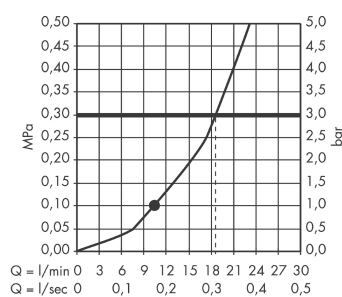

Flowchart

The consumption was measured in combination with the appropriate fittings (thermostat/mixer/ in-wall valve) to reflect actual application in practice.