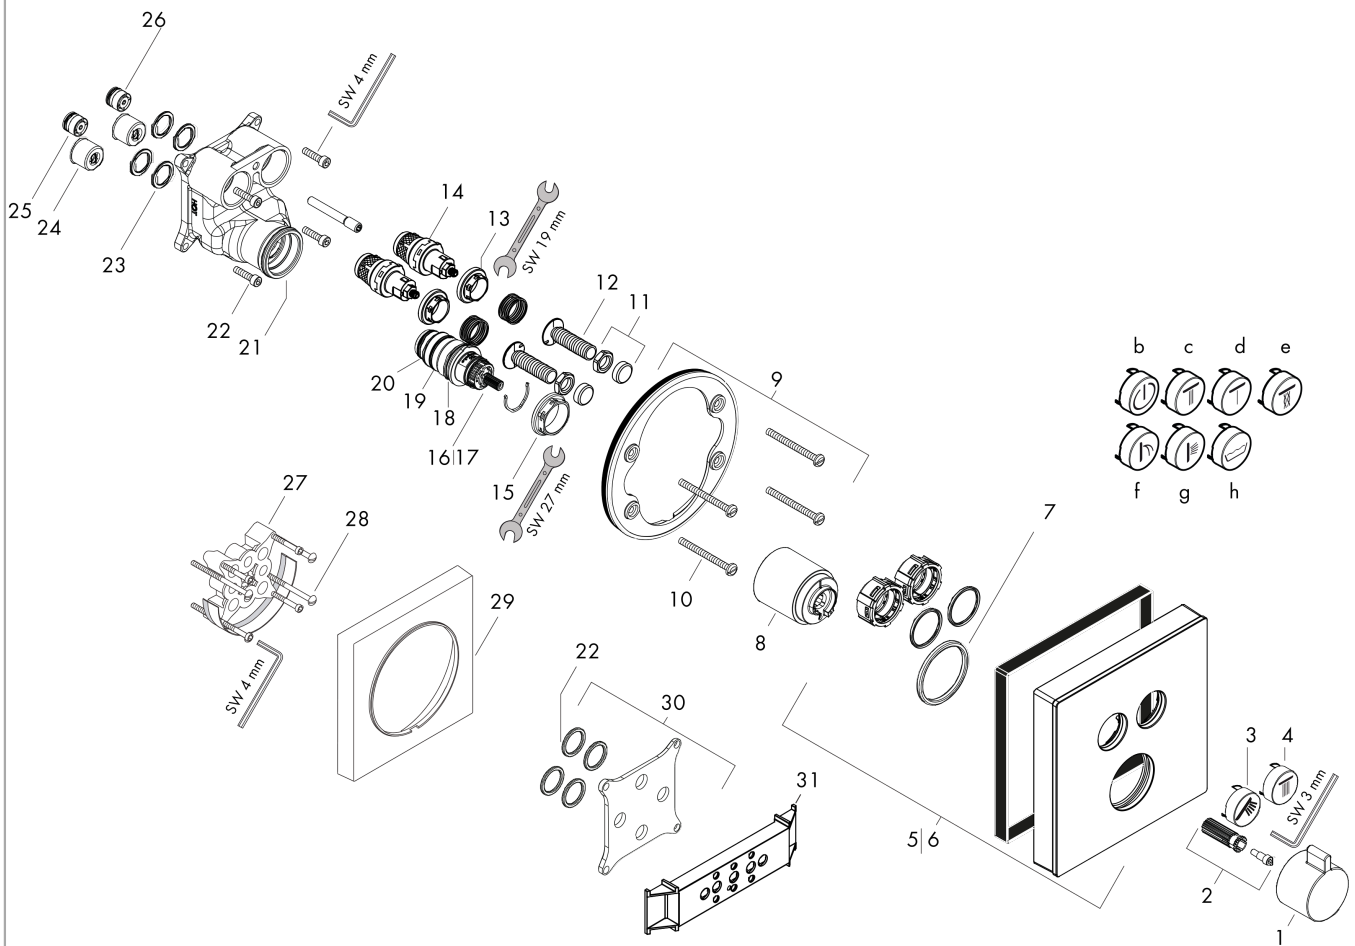

ShowerSelect Glass
Thermostat for concealed installation for 2 functions
Surfaces: **Black/Chrome** Article Number: **15738600**

Exploded Drawing

Year of production: >07/15

ShowerSelect Glass
Thermostat for concealed installation for 2 functions
Surfaces: **Black/Chrome** Article Number: **15738600**

Spare part list

Year of production: >07/15

Pos.	Description	Article Number	Price	PU
1	handle for thermostat	92215000	-	1
2	handle fixing set	95843000	-	1
3	symbol handshower	92573610	-	1
4	symbol head shower Rain large	92571610	-	1
5	escutcheon 155 / 155 mm	92623600	-	1
6	escutcheon for exchanged connections	92843600	-	1
7	O-ring 44x4	98471000	-	1
8	sleeve	92216000	-	1
9	holder for escutcheon	98793000	-	1
10	set of fixing screws	96454000	-	1
11	nut and flange	92696000	-	1
12	Select-adapter	92219000	-	1
13	nut	98368000	-	1
14	shut off unit	95758000	-	1
15	nut	98913000	-	1
16	thermostat cartridge	98282000	-	1
17	cartridge for exchanged connections	92373000	-	1
18	O-ring 25x2,5	92146000	-	1
19	O-ring 25x1,5	98146000	-	1
20	O-ring 20x1,5	98197000	-	1
21	O-ring 36x2	98156000	-	1
22	set of screws	96525000	-	1
23	O-ring 16x2	98133000	-	1
24	noise reduction	94073000	-	1
25	non return valve (pressure-resistant up to 2 MPa)	92594000	-	1
26	non return valve	97980000	-	1
27	extension 25 mm	13595000	-	1
28	set of fixing screws	97747000	-	1
29	extension 22 mm	13604000	-	1
30	compensation set 1°	95521000	-	1
31	fit-up aid	92540000	-	1
a	concealed item	01800180	-	1
b	symbol ON/OFF	92579610	-	1
c	symbol head shower Rain small	92572610	-	1
d	symbol Mono	92576610	-	1
e	symbol Whirl	92575610	-	1
f	symbol Flood jet	92574610	-	1
g	symbol body shower	92578610	-	1
h	symbol tub	92577610	-	1
i	adapter for exchanged connections	93181000	-	1
j	shut off unit (special)	92361000	-	1