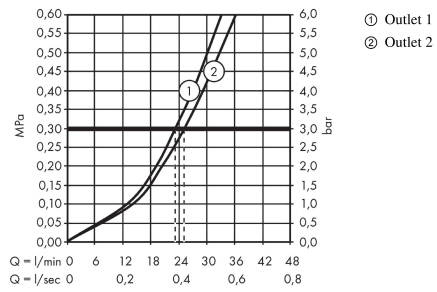

ShowerSelect Glass
Thermostat for concealed installation for 2 functions
Surfaces: **Black/Chrome** Article Number: **15738600**

Flowchart