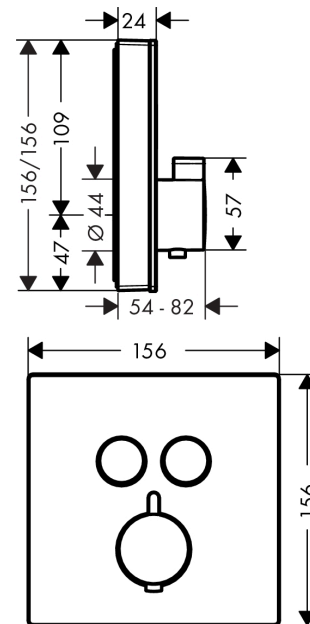

ShowerSelect Glass**Thermostat for concealed installation for 2 functions**Surfaces: **Black/Chrome** Article Number: **15738600****Description****product features**

- 2 functions
- simultaneous use of several outlets
- Select push-button on/off control for 2 outlets
- flow rate upper outlet: 25 l/min
- flow rate lower outlet: 23 l/min
- thermostat cartridge, Start/stop valve to operate the functions
- safety lock at 40° C
- temperature limitation adjustable
- connection type: basic set
- min. operating pressure: 1 bar
- max. operating pressure: 10 bar
- Thermostat is delivered with buttons hand shower and Rain large

Technology**Design awards****Product image****Scale drawing**

ShowerSelect Glass
Thermostat for concealed installation for 2 functions
 Surfaces: **Black/Chrome** Article Number: **15738600**

Flowchart

ShowerSelect Glass
Thermostat for concealed installation for 2 functions
 Surfaces: **Black/Chrome** Article Number: **15738600**

Exploded Drawing

Year of production: >07/15

ShowerSelect Glass
Thermostat for concealed installation for 2 functions
 Surfaces: **Black/Chrome** Article Number: **15738600**

Spare part list

Year of production: >07/15

ShowerSelect Glass
Thermostat for concealed installation for 2 functions
 Surfaces: **Black/Chrome** Article Number: **15738600**

Spare part list

Year of production: >07/15

Pos.	Description	Article Number	Price	PU
k	Grease	90920000	-	1