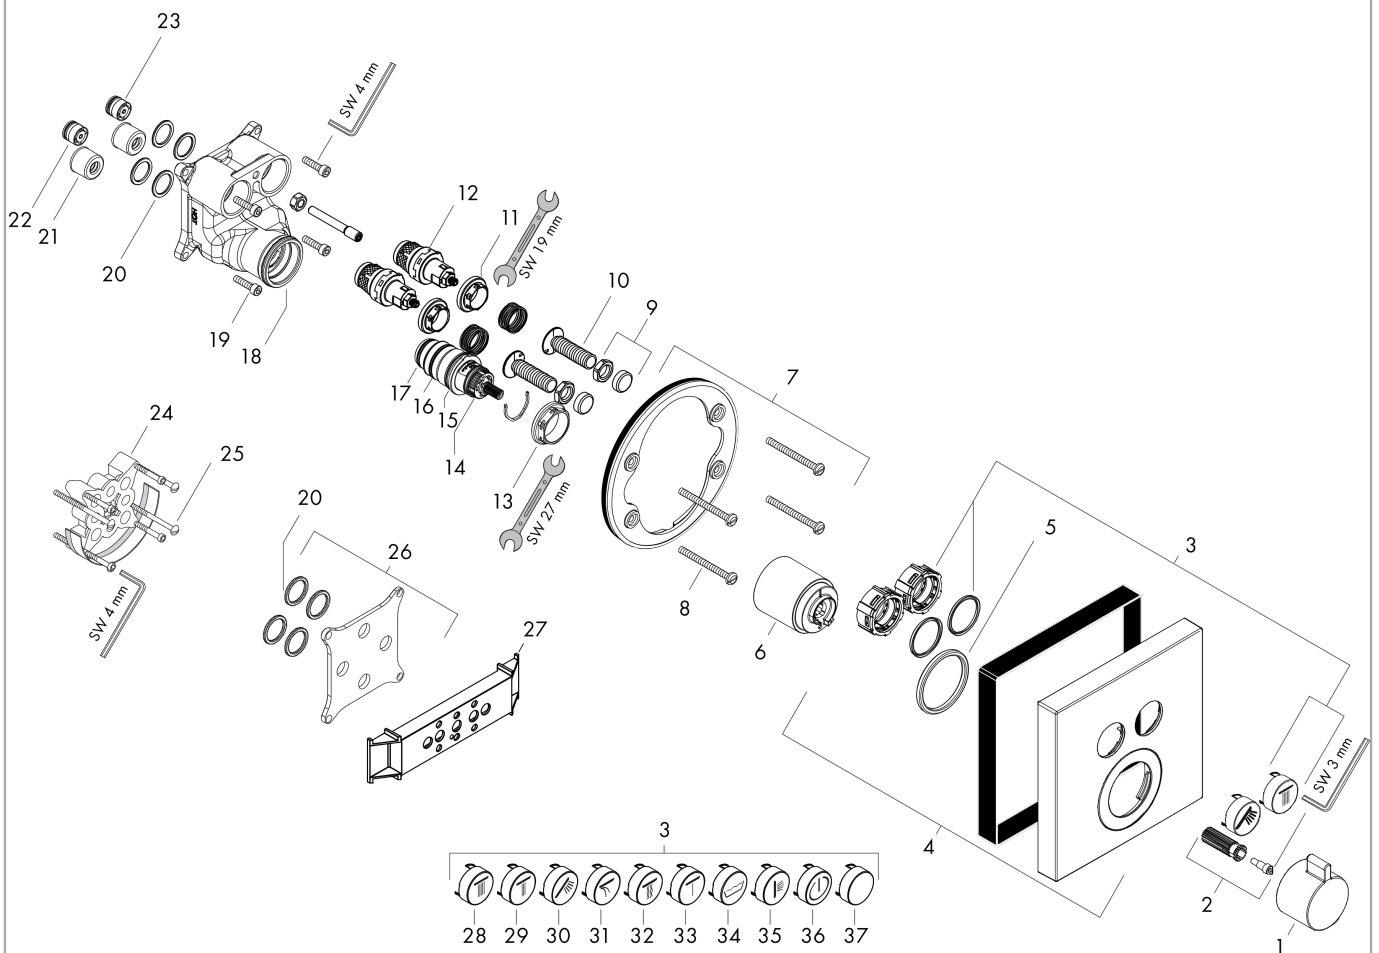

### Product image

### Scale drawing

**ShowerSelect**  
**Thermostat for concealed installation for 2 functions**  
 Surfaces: **Matt White** Article Number: **15763700**

**Flowchart**

**ShowerSelect**  
**Thermostat for concealed installation for 2 functions**  
 Surfaces: **Matt White** Article Number: **15763700**

**Exploded Drawing**

Year of production: >07/19