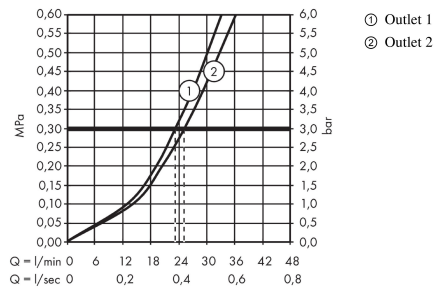

### Scale drawing

**ShowerSelect**  
**Thermostat for concealed installation for 2 functions**  
 Surfaces: **Matt White** Article Number: **15763700**

**Flowchart**

**ShowerSelect**  
**Thermostat for concealed installation for 2 functions**  
 Surfaces: **Matt White** Article Number: **15763700**