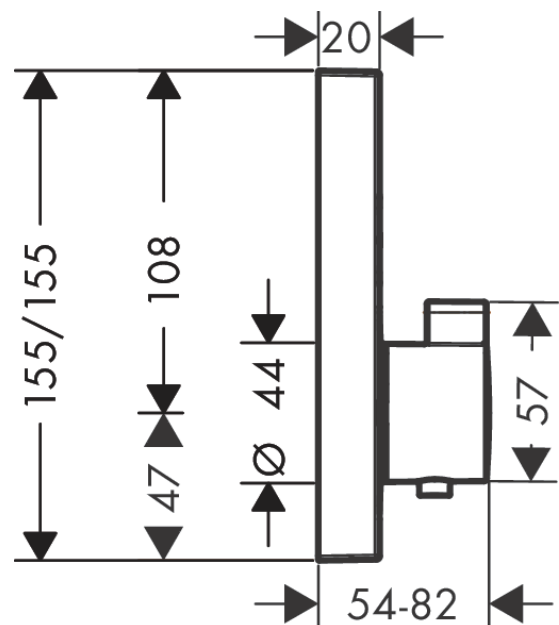

#### product features

- 2 functions
- simultaneous use of several outlets
- Select push-button on/off control for 2 outlets
- flow rate upper outlet: 25 l/min
- flow rate lower outlet: 23 l/min
- thermostat cartridge, Start/stop valve to operate the functions
- safety lock at 40° C
- temperature limitation adjustable
- connection type: basic set
- min. operating pressure: 1 bar
- max. operating pressure: 10 bar
- Thermostat is delivered with buttons hand shower and Rain large

### Scale drawing

**ShowerSelect**  
**Thermostat for concealed installation for 2 functions**  
 Surfaces: **Matt White** Article Number: **15763700**

**Flowchart**

**ShowerSelect**  
**Thermostat for concealed installation for 2 functions**  
 Surfaces: **Matt White** Article Number: **15763700**