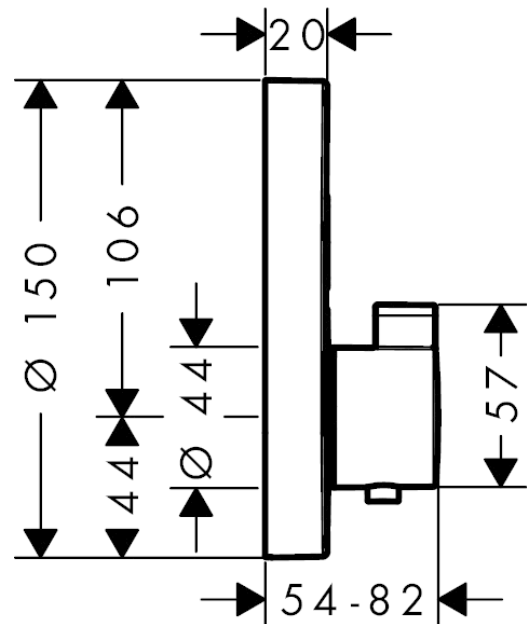

ShowerSelect S

Thermostat for concealed installation for 2 functions

Surfaces: **Matt White** Article Number: **15743700**

Description

product features

- 2 functions
- simultaneous use of several outlets
- Select push-button on/off control for 2 outlets
- flow rate upper outlet: 25 l/min
- flow rate lower outlet: 23 l/min
- thermostat cartridge, Start/stop valve to operate the functions
- safety lock at 40° C
- temperature limitation adjustable
- connection type: basic set
- min. operating pressure: 1 bar
- max. operating pressure: 10 bar
- Thermostat is delivered with buttons hand shower and Rain large

Technology

Product image

Scale drawing

ShowerSelect S

Thermostat for concealed installation for 2 functions

Surfaces: **Matt White** Article Number: **15743700**

Flowchart

ShowerSelect S