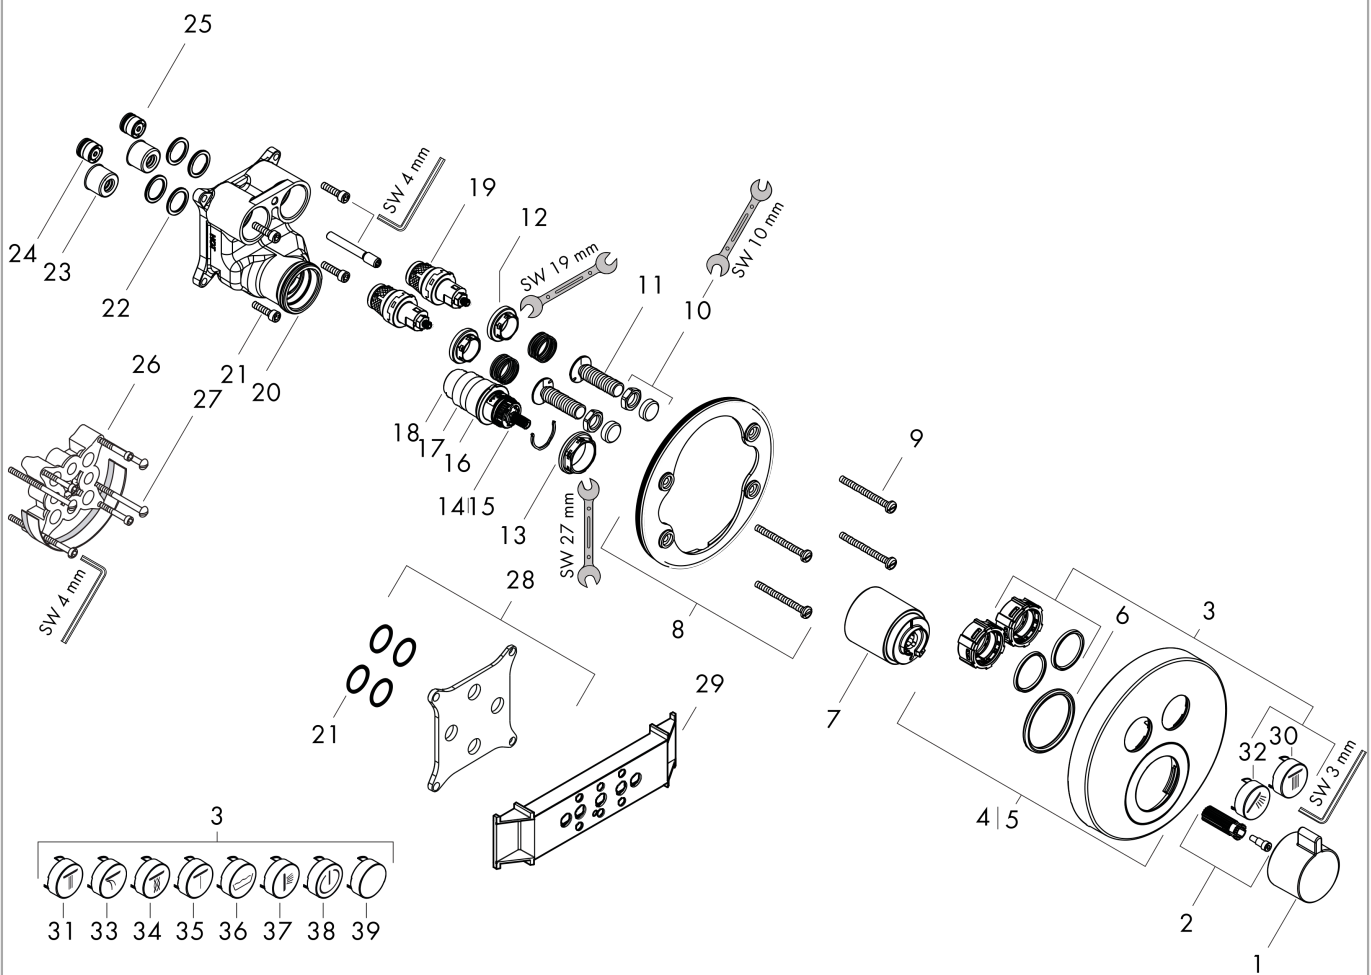

ShowerSelect S

Thermostat for concealed installation for 2 functions

Surfaces: **Matt White** Article Number: **15743700**

Exploded Drawing

Year of production: **>06/20**

ShowerSelect S

Thermostat for concealed installation for 2 functions

Surfaces: **Matt White** Article Number: **15743700**

Spare part list

Year of production: >06/20

Pos.	Description	Article Number	Price	PU
1	handle for thermostat	92215700	-	1
2	handle fixing set	95843000	-	1
3	set of symbols	92218000	-	1
4	escutcheon Ø 150 mm	92325700	-	1
5	escutcheon for exchanged connections	92391XXX	-	-
6	O-ring 44x4	98471000	-	1
7	sleeve	92216700	-	1
8	holder for escutcheon	98793000	-	1
9	set of fixing screws	96454000	-	1
10	nut and flange	92696000	-	1
11	Select-adapter	92219000	-	1
12	nut	98368000	-	1
13	nut	98913000	-	1
14	thermostat cartridge	98282000	-	1
15	cartridge for exchanged connections	92373000	-	1
16	O-ring 20x1,5	98197000	-	1
17	O-ring 25x1,5	98146000	-	1
18	O-ring 25x2,5	92146000	-	1
19	shut off unit	95758000	-	1
20	set of screws	96525000	-	1
21	O-ring 36x2	98156000	-	1
22	O-ring 16x2	98133000	-	1
23	noise reduction	94073000	-	1
24	non return valve (pressure-resistant up to 2 MPa)	92594000	-	1
25	non return valve	97980000	-	1
26	extension 25 mm	13595000	-	1
27	set of fixing screws	97747000	-	1
28	compensation set 1°	95521000	-	1
29	fit-up aid	92540000	-	1
30	symbol head shower Rain large	93571880	-	1
31	symbol head shower Rain small	93572880	-	1
32	symbol handshower	93573880	-	1
33	symbol Flood jet	93574880	-	1
34	symbol Whirl	93575880	-	1
35	symbol Mono	93576880	-	1
36	symbol tub	93577880	-	1
37	symbol body shower	93578880	-	1
38	symbol ON/OFF	93579880	-	1
39	pushbutton	93955880	-	1