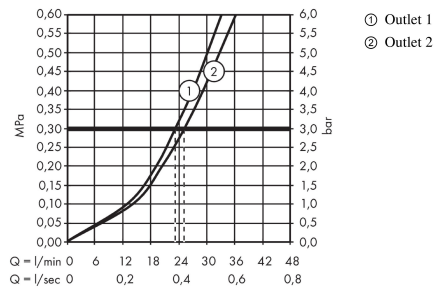

ShowerSelect S

Thermostat for concealed installation for 2 functions

Surfaces: **Matt White** Article Number: **15743700**

Description

product features

- 2 functions
- simultaneous use of several outlets
- Select push-button on/off control for 2 outlets
- flow rate upper outlet: 25 l/min
- flow rate lower outlet: 23 l/min
- thermostat cartridge, Start/stop valve to operate the functions
- safety lock at 40° C
- temperature limitation adjustable
- connection type: basic set
- min. operating pressure: 1 bar
- max. operating pressure: 10 bar
- Thermostat is delivered with buttons hand shower and Rain large

Technology

Product image

Scale drawing

ShowerSelect S

Thermostat for concealed installation for 2 functions

Surfaces: **Matt White** Article Number: **15743700**

Flowchart

ShowerSelect S

Thermostat for concealed installation for 2 functions

Surfaces: **Matt White** Article Number: **15743700**

Exploded Drawing

Year of production: **>06/20**

ShowerSelect S

Thermostat for concealed installation for 2 functions