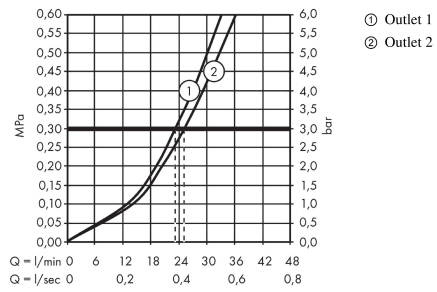

ShowerSelect S

Thermostat for concealed installation for 2 functions

Surfaces: **Matt Black** Article Number: **15743670**

Description

product features

- 2 functions
- simultaneous use of several outlets
- Select push-button on/off control for 2 outlets
- flow rate upper outlet: 25 l/min
- flow rate lower outlet: 23 l/min
- thermostat cartridge, Start/stop valve to operate the functions
- safety lock at 40° C
- temperature limitation adjustable
- connection type: basic set
- min. operating pressure: 1 bar
- max. operating pressure: 10 bar
- Thermostat is delivered with buttons hand shower and Rain large

Technology

Product image

Scale drawing

ShowerSelect S
Thermostat for concealed installation for 2 functions
 Surfaces: **Matt Black** Article Number: **15743670**

Flowchart

ShowerSelect S

Thermostat for concealed installation for 2 functions