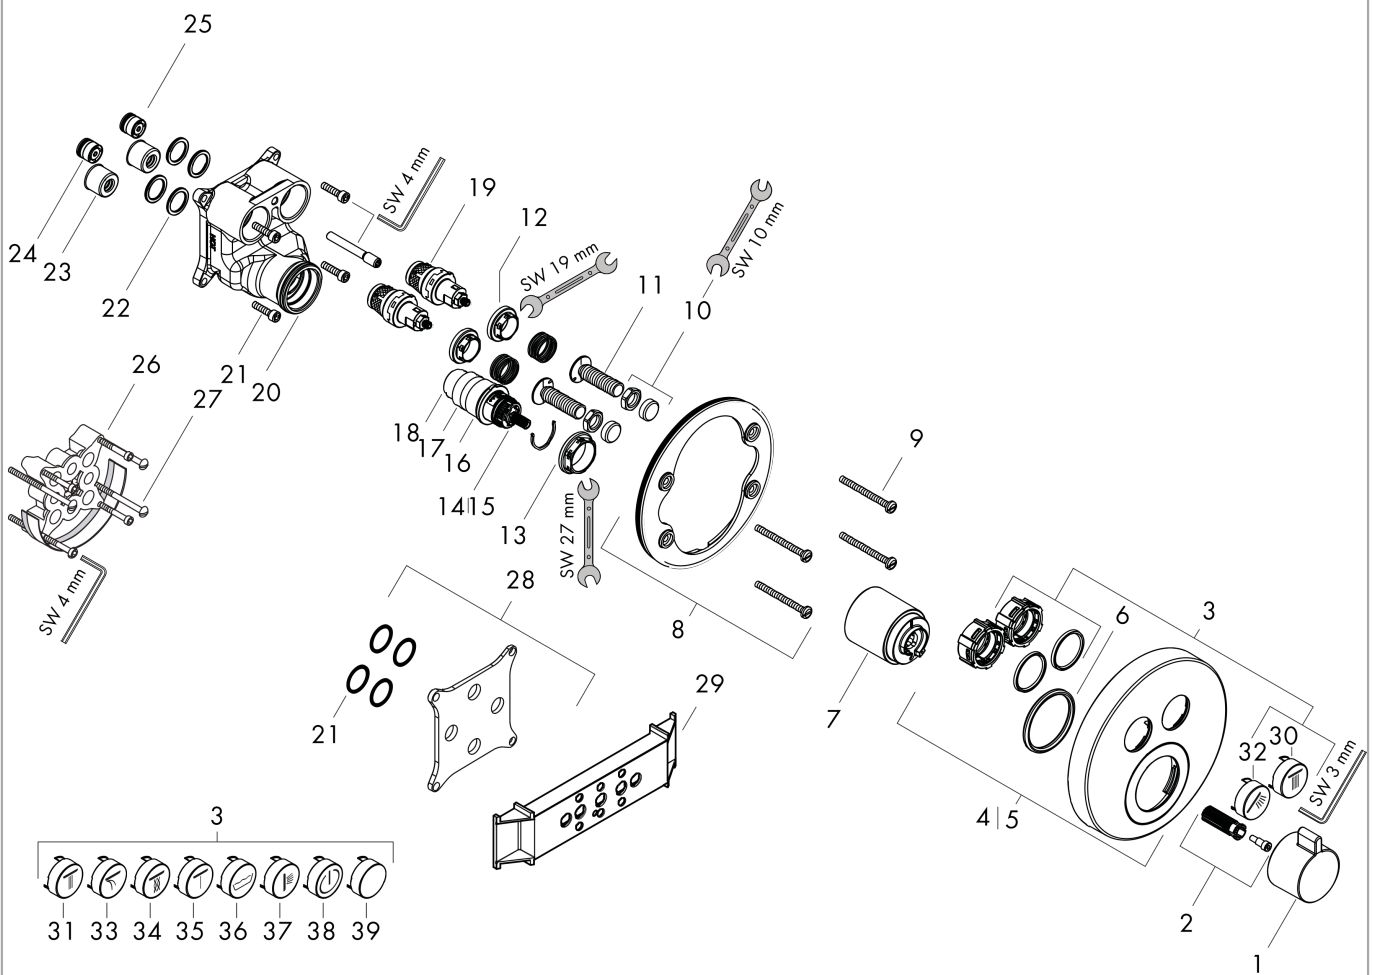

ShowerSelect S

Thermostat for concealed installation for 2 functions

Surfaces: **Matt Black** Article Number: **15743670**

Exploded Drawing

Year of production: >06/20

ShowerSelect S

Thermostat for concealed installation for 2 functions

Surfaces: **Matt Black** Article Number: **15743670**

Spare part list

Year of production: >06/20

Pos.	Description	Article Number	Price	PU
1	handle for thermostat	92215670	-	1
2	handle fixing set	95843000	-	1
3	set of symbols	92218000	-	1
4	escutcheon Ø 150 mm	92325670	-	1
5	escutcheon for exchanged connections	92391XXX	-	-
6	O-ring 44x4	98471000	-	1
7	sleeve	92216670	-	1
8	holder for escutcheon	98793000	-	1
9	set of fixing screws	96454000	-	1
10	nut and flange	92696000	-	1
11	Select-adapter	92219000	-	1
12	nut	98368000	-	1
13	nut	98913000	-	1
14	thermostat cartridge	98282000	-	1
15	cartridge for exchanged connections	92373000	-	1
16	O-ring 20x1,5	98197000	-	1
17	O-ring 25x1,5	98146000	-	1
18	O-ring 25x2,5	92146000	-	1
19	shut off unit	95758000	-	1
20	O-ring 36x2	98156000	-	1
21	set of screws	96525000	-	1
22	O-ring 16x2	98133000	-	1
23	noise reduction	94073000	-	1
24	non return valve (pressure-resistant up to 2 MPa)	92594000	-	1
25	non return valve	97980000	-	1
26	extension 25 mm	13595000	-	1
27	set of fixing screws	97747000	-	1
28	compensation set 1°	95521000	-	1
29	fit-up aid	92540000	-	1
30	symbol head shower Rain large	93571880	-	1
31	symbol head shower Rain small	93572880	-	1
32	symbol handshower	93573880	-	1
33	symbol Flood jet	93574880	-	1
34	symbol Whirl	93575880	-	1
35	symbol Mono	93576880	-	1
36	symbol tub	93577880	-	1
37	symbol body shower	93578880	-	1
38	symbol ON/OFF	93579880	-	1
39	pushbutton	93955880	-	1