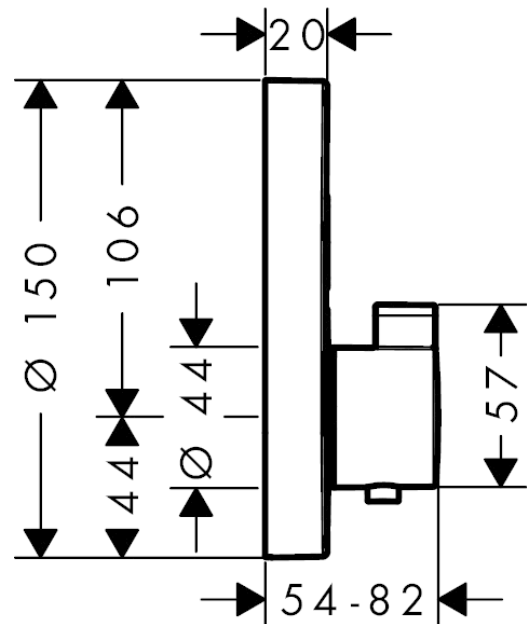

ShowerSelect S

Thermostat for concealed installation for 2 functions

Surfaces: **Matt Black** Article Number: **15743670**

Description

product features

- 2 functions
- simultaneous use of several outlets
- Select push-button on/off control for 2 outlets
- flow rate upper outlet: 25 l/min
- flow rate lower outlet: 23 l/min
- thermostat cartridge, Start/stop valve to operate the functions
- safety lock at 40° C
- temperature limitation adjustable
- connection type: basic set
- min. operating pressure: 1 bar
- max. operating pressure: 10 bar
- Thermostat is delivered with buttons hand shower and Rain large

Technology

Product image

Scale drawing

ShowerSelect S
Thermostat for concealed installation for 2 functions
 Surfaces: **Matt Black** Article Number: **15743670**

Flowchart

ShowerSelect S

Thermostat for concealed installation for 2 functions

Surfaces: **Matt Black** Article Number: **15743670**

Exploded Drawing

Year of production: >06/20

ShowerSelect S

Thermostat for concealed installation for 2 functions

Surfaces: **Matt Black** Article Number: **15743670**