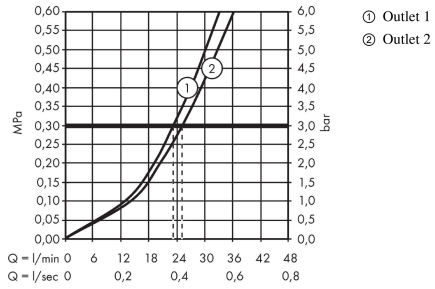

**ShowerSelect S**

**Thermostat for concealed installation for 2 functions**

Surfaces: **Polished Gold Optic** Article Number: **15743990**

**Description**

**product features**

- 2 functions
- simultaneous use of several outlets
- Select push-button on/off control for 2 outlets
- flow rate upper outlet: 25 l/min
- flow rate lower outlet: 23 l/min
- thermostat cartridge, Start/stop valve to operate the functions
- safety lock at 40° C
- temperature limitation adjustable
- connection type: basic set
- min. operating pressure: 1 bar
- max. operating pressure: 10 bar
- Thermostat is delivered with buttons hand shower and Rain large

**Technology**

**Product image**

**Scale drawing**

**ShowerSelect S**

**Thermostat for concealed installation for 2 functions**

Surfaces: **Polished Gold Optic** Article Number: **15743990**

**Flowchart**

**ShowerSelect S**