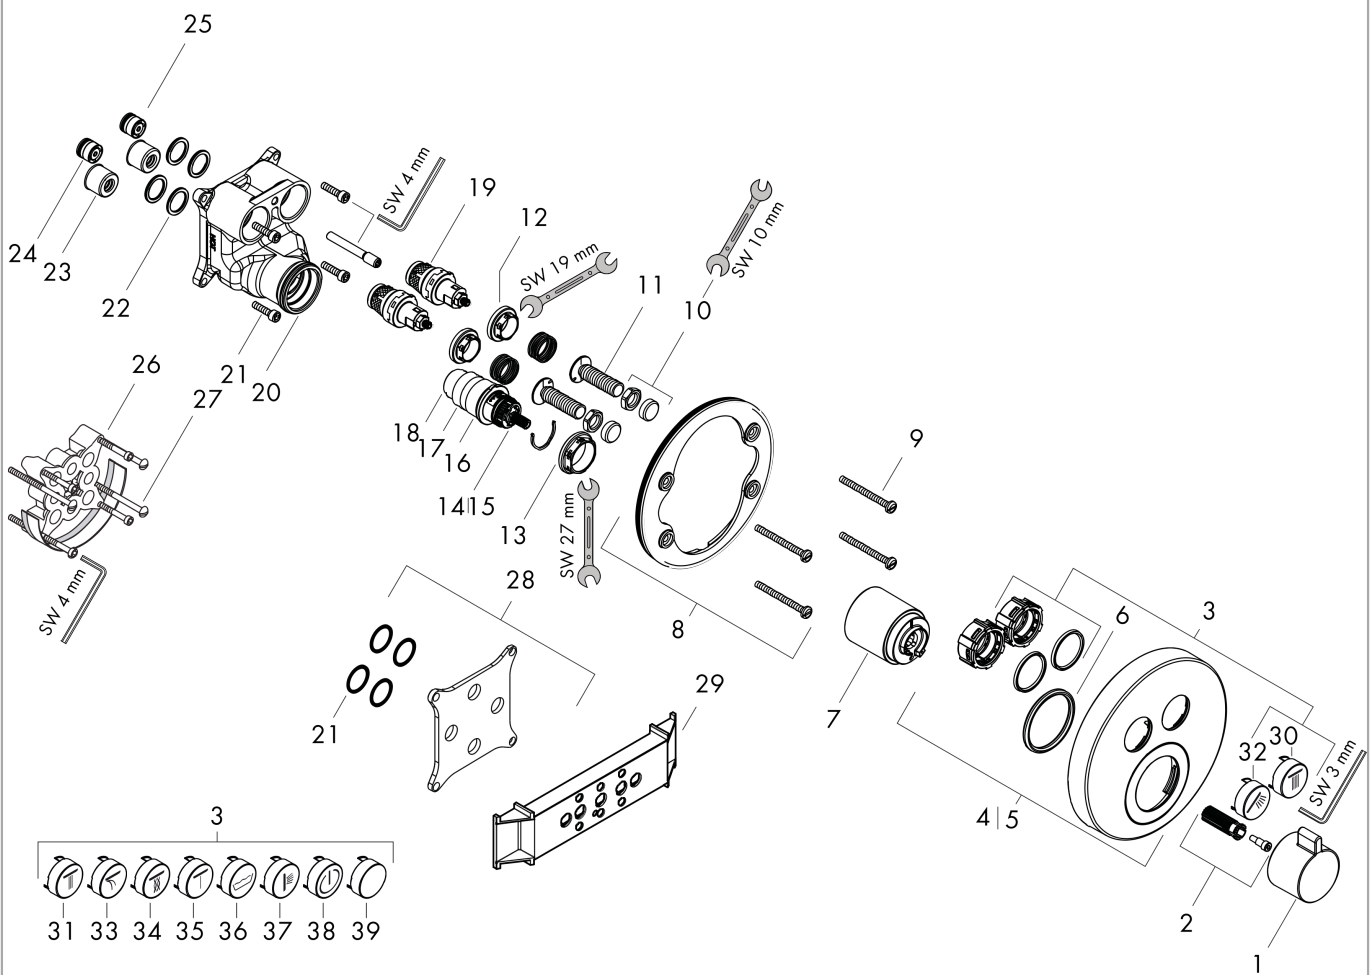

ShowerSelect S

Thermostat for concealed installation for 2 functions

Surfaces: **Polished Gold Optic** Article Number: **15743990**

Exploded Drawing

Year of production: **>06/20**

ShowerSelect S

Thermostat for concealed installation for 2 functions

Surfaces: **Polished Gold Optic** Article Number: **15743990**

Spare part list

Year of production: >06/20

Pos.	Description	Article Number	Price	PU
1	handle for thermostat	92215990	-	1
2	handle fixing set	95843000	-	1
3	set of symbols	92218000	-	1
4	escutcheon Ø 150 mm	92325990	-	1
5	escutcheon for exchanged connections	92391XXX	-	-
6	O-ring 44x4	98471000	-	1
7	sleeve	92216990	-	1
8	holder for escutcheon	98793000	-	1
9	set of fixing screws	96454000	-	1
10	nut and flange	92696000	-	1
11	Select-adapter	92219000	-	1
12	nut	98368000	-	1
13	nut	98913000	-	1
14	thermostat cartridge	98282000	-	1
15	cartridge for exchanged connections	92373000	-	1
16	O-ring 20x1,5	98197000	-	1
17	O-ring 25x1,5	98146000	-	1
18	O-ring 25x2,5	92146000	-	1
19	shut off unit	95758000	-	1
20	O-ring 36x2	98156000	-	1
21	set of screws	96525000	-	1
22	O-ring 16x2	98133000	-	1
23	noise reduction	94073000	-	1
24	non return valve (pressure-resistant up to 2 MPa)	92594000	-	1
25	non return valve	97980000	-	1
26	extension 25 mm	13595000	-	1
27	set of fixing screws	97747000	-	1
28	compensation set 1°	95521000	-	1
29	fit-up aid	92540000	-	1
30	symbol head shower Rain large	93571880	-	1
31	symbol head shower Rain small	93572880	-	1
32	symbol handshower	93573880	-	1
33	symbol Flood jet	93574880	-	1
34	symbol Whirl	93575880	-	1
35	symbol Mono	93576880	-	1
36	symbol tub	93577880	-	1
37	symbol body shower	93578880	-	1
38	symbol ON/OFF	93579880	-	1
39	pushbutton	93955880	-	1