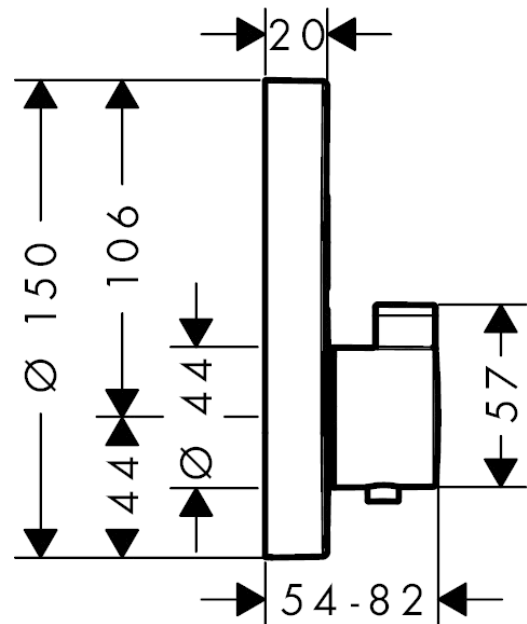

**ShowerSelect S**

**Thermostat for concealed installation for 2 functions**

Surfaces: **Polished Gold Optic** Article Number: **15743990**

**Description**

**product features**

- 2 functions
- simultaneous use of several outlets
- Select push-button on/off control for 2 outlets
- flow rate upper outlet: 25 l/min
- flow rate lower outlet: 23 l/min
- thermostat cartridge, Start/stop valve to operate the functions
- safety lock at 40° C
- temperature limitation adjustable
- connection type: basic set
- min. operating pressure: 1 bar
- max. operating pressure: 10 bar
- Thermostat is delivered with buttons hand shower and Rain large

**Technology**

**Product image**

**Scale drawing**

**ShowerSelect S**

**Thermostat for concealed installation for 2 functions**

Surfaces: **Polished Gold Optic** Article Number: **15743990**

**Flowchart**

**ShowerSelect S**

**Thermostat for concealed installation for 2 functions**

Surfaces: **Polished Gold Optic** Article Number: **15743990**

**Exploded Drawing**

Year of production: **>06/20**

## ShowerSelect S

Thermostat for concealed installation for 2 functions

Surfaces: **Polished Gold Optic** Article Number: **15743990**