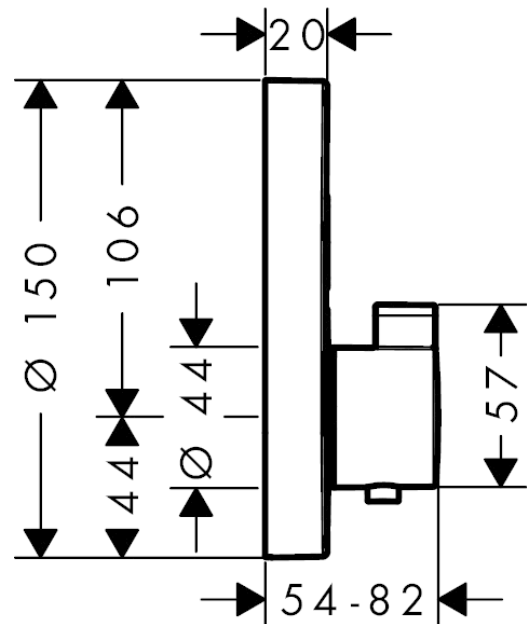

##### product features

- 2 functions
- simultaneous use of several outlets
- Select push-button on/off control for 2 outlets
- flow rate upper outlet: 25 l/min
- flow rate lower outlet: 23 l/min
- thermostat cartridge, Start/stop valve to operate the functions
- safety lock at 40° C
- temperature limitation adjustable
- connection type: basic set
- min. operating pressure: 1 bar
- max. operating pressure: 10 bar
- Thermostat is delivered with buttons hand shower and Rain large

#### Scale drawing

**ShowerSelect S**

**Thermostat for concealed installation for 2 functions**

Surfaces: **Brushed Black Chrome** Article Number: **15743340**

**Flowchart**

**ShowerSelect S**

**Thermostat for concealed installation for 2 functions**