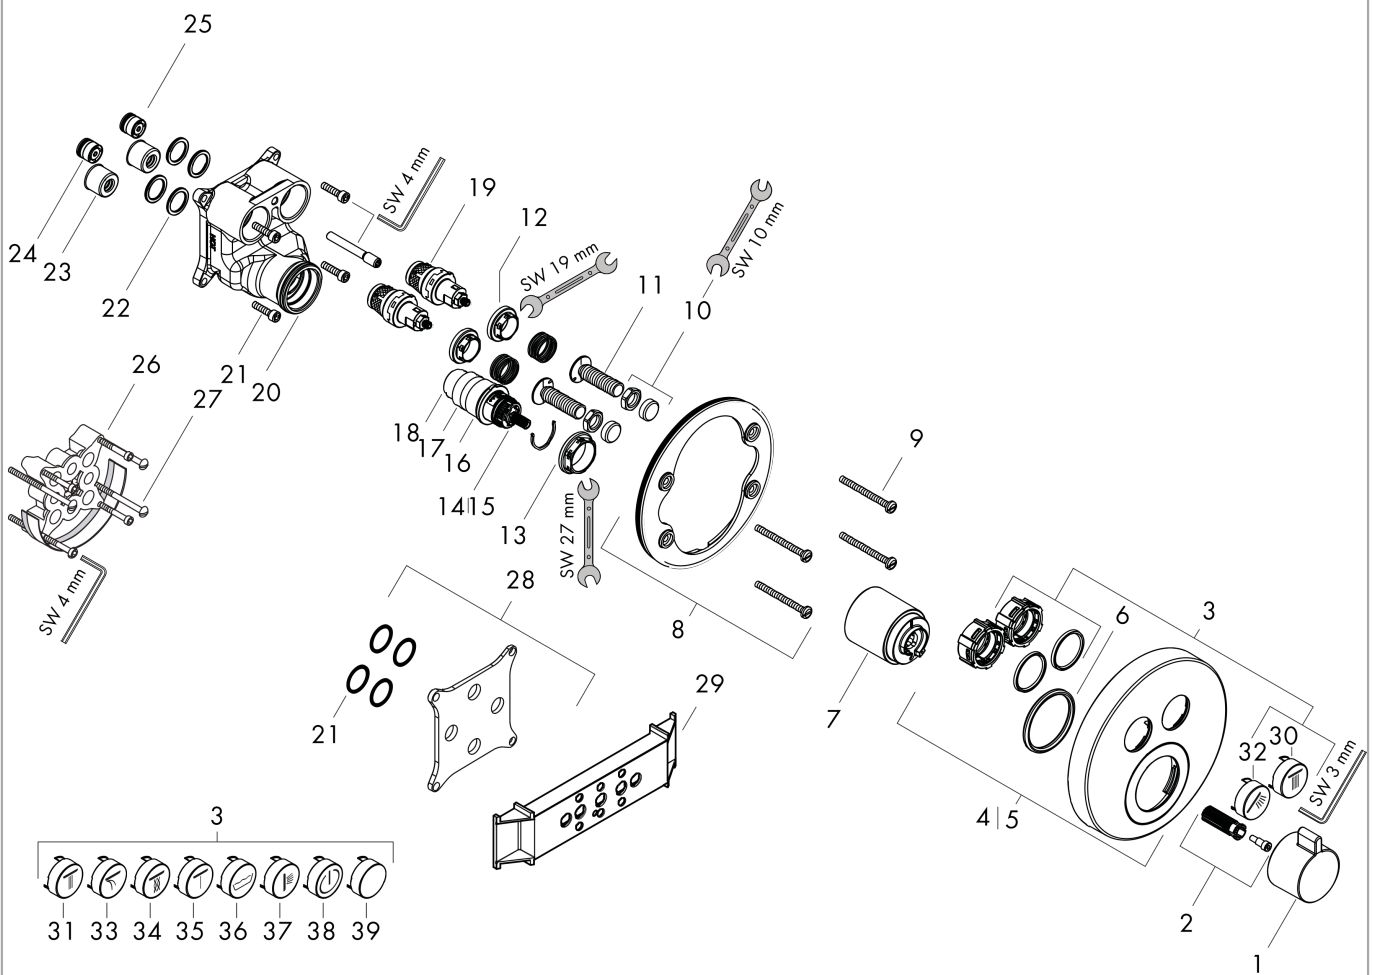

#### Scale drawing

**ShowerSelect S**

**Thermostat for concealed installation for 2 functions**

Surfaces: **Brushed Black Chrome** Article Number: **15743340**

**Flowchart**

**ShowerSelect S**

**Thermostat for concealed installation for 2 functions**

Surfaces: **Brushed Black Chrome** Article Number: **15743340**

**Exploded Drawing**

Year of production: >06/20

### Spare part list

Year of production: >06/20

Pos.	Description	Article Number	Price	PU
1	handle for thermostat	92215340	-	1
2	handle fixing set	95843000	-	1
3	set of symbols	92218000	-	1
4	escutcheon Ø 150 mm	92325340	-	1
5	escutcheon for exchanged connections	92391XXX	-	-
6	O-ring 44x4	98471000	-	1
7	sleeve	92216340	-	1
8	holder for escutcheon	98793000	-	1
9	set of fixing screws	96454000	-	1
10	nut and flange	92696000	-	1
11	Select-adapter	92219000	-	1
12	nut	98368000	-	1
13	nut	98913000	-	1
14	thermostat cartridge	98282000	-	1
15	cartridge for exchanged connections	92373000	-	1
16	O-ring 20x1,5	98197000	-	1
17	O-ring 25x1,5	98146000	-	1
18	O-ring 25x2,5	92146000	-	1
19	shut off unit	95758000	-	1
20	O-ring 36x2	98156000	-	1
21	set of screws	96525000	-	1
22	O-ring 16x2	98133000	-	1
23	noise reduction	94073000	-	1
24	non return valve (pressure-resistant up to 2 MPa)	92594000	-	1
25	non return valve	97980000	-	1
26	extension 22 mm (Ø 150 mm)	13597XXX	> € 51,85	-
27	set of fixing screws	97747000	-	1
28	compensation set 1°	95521000	-	1
29	fit-up aid	92540000	-	1
30	symbol head shower Rain large	93571880	-	1
31	symbol head shower Rain small	93572880	-	1
32	symbol handshower	93573880	-	1
33	symbol Flood jet	93574880	-	1
34	symbol Whirl	93575880	-	1
35	symbol Mono	93576880	-	1
36	symbol tub	93577880	-	1
37	symbol body shower	93578880	-	1
38	symbol ON/OFF	93579880	-	1
39	pushbutton	93955880	-	1