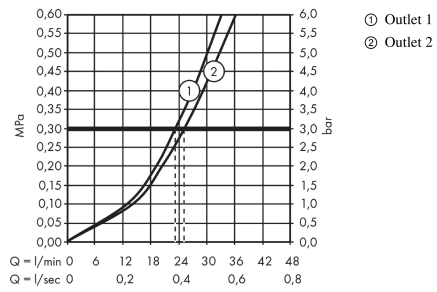

#### Scale drawing

**ShowerSelect S**

**Thermostat for concealed installation for 2 functions**

Surfaces: **Brushed Black Chrome** Article Number: **15743340**

**Flowchart**

**ShowerSelect S**

**Thermostat for concealed installation for 2 functions**