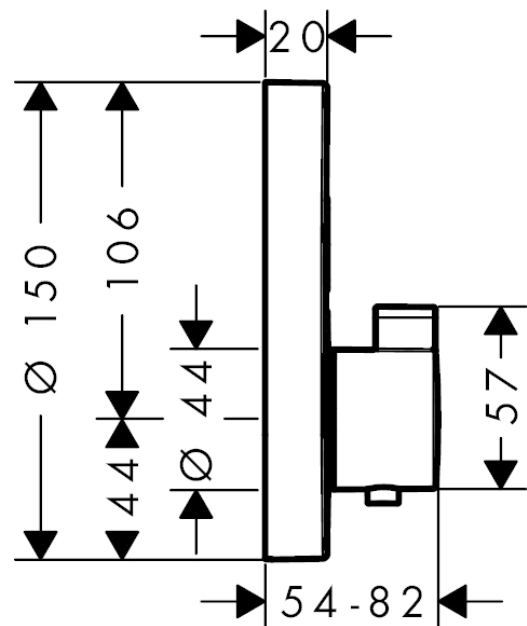

### Description

**product features**

- 2 functions
- simultaneous use of several outlets
- Select push-button on/off control for 2 outlets
- flow rate upper outlet: 25 l/min
- flow rate lower outlet: 23 l/min
- thermostat cartridge, Start/stop valve to operate the functions
- safety lock at 40° C
- temperature limitation adjustable
- connection type: basic set
- min. operating pressure: 1 bar
- max. operating pressure: 10 bar
- Thermostat is delivered with buttons hand shower and Rain large

### Scale drawing

**ShowerSelect S**

**Thermostat for concealed installation for 2 functions**

Surfaces: **Chrome** Article Number: **15743000**

**Flowchart**

**ShowerSelect S**  
**Thermostat for concealed installation for 2 functions**  
 Surfaces: **Chrome** Article Number: **15743000**

**Exploded Drawing**

Year of production: >01/18

**ShowerSelect S**  
**Thermostat for concealed installation for 2 functions**  
 Surfaces: **Chrome** Article Number: **15743000**