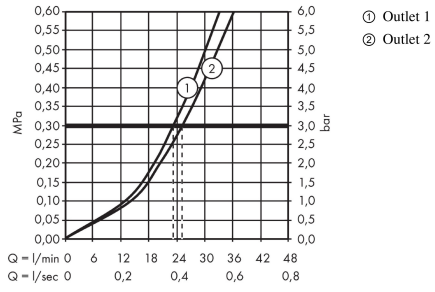

### Scale drawing

**ShowerSelect S**

**Thermostat for concealed installation for 2 functions**

Surfaces: **Chrome** Article Number: **15743000**

**Flowchart**

**ShowerSelect S**  
**Thermostat for concealed installation for 2 functions**  
 Surfaces: **Chrome** Article Number: **15743000**