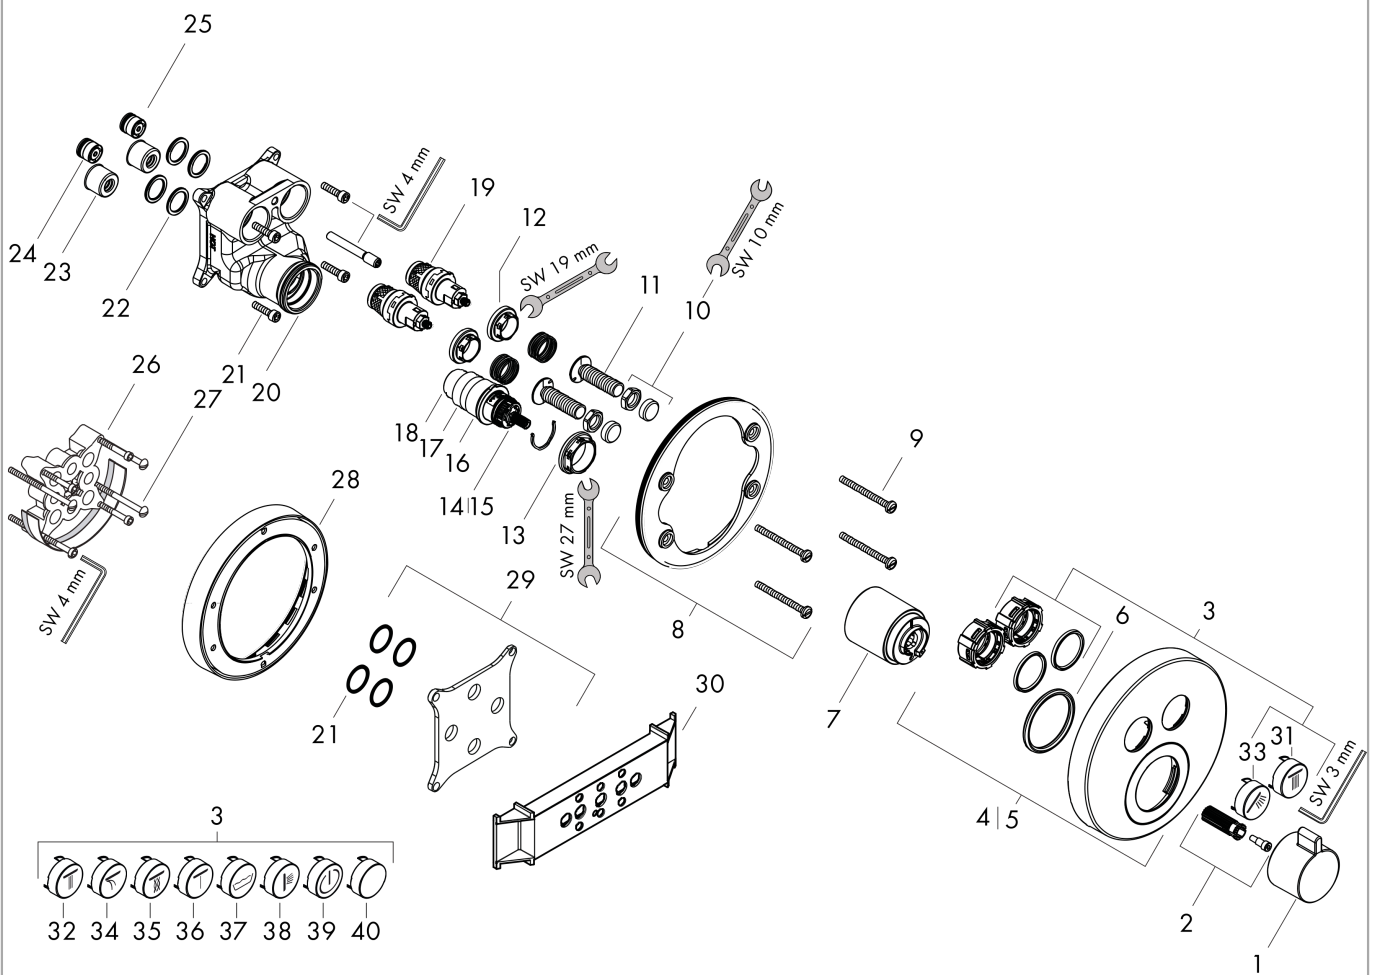

### Scale drawing

**ShowerSelect S**

**Thermostat for concealed installation for 2 functions**

Surfaces: **Chrome** Article Number: **15743000**

**Flowchart**

**ShowerSelect S**  
**Thermostat for concealed installation for 2 functions**  
 Surfaces: **Chrome** Article Number: **15743000**

**Exploded Drawing**

Year of production: >01/18

**ShowerSelect S**  
**Thermostat for concealed installation for 2 functions**  
 Surfaces: **Chrome** Article Number: **15743000**

## Spare part list

Year of production: >01/18

Pos.	Description	Article Number	Price	PU
1	handle for thermostat	92215000	-	1
2	handle fixing set	95843000	-	1
3	set of symbols	92218000	-	1
4	escutcheon Ø 150 mm	92325000	-	1
5	escutcheon for exchanged connections	92391000	-	1
6	O-ring 44x4	98471000	-	1
7	sleeve	92216000	-	1
8	holder for escutcheon	98793000	-	1
9	set of fixing screws	96454000	-	1
10	nut and flange	92696000	-	1
11	Select-adapter	92219000	-	1
12	nut	98368000	-	1
13	nut	98913000	-	1
14	thermostat cartridge	98282000	-	1
15	cartridge for exchanged connections	92373000	-	1
16	O-ring 25x2,5	92146000	-	1
17	O-ring 25x1,5	98146000	-	1
18	O-ring 20x1,5	98197000	-	1
19	shut off unit	95758000	-	1
20	O-ring 36x2	98156000	-	1
21	set of screws	96525000	-	1
22	O-ring 16x2	98133000	-	1
23	noise reduction	94073000	-	1
24	non return valve (pressure-resistant up to 2 MPa)	92594000	-	1
25	non return valve	97980000	-	1
26	extension 25 mm	13595000	-	1
27	set of fixing screws	97747000	-	1
28	extension 22 mm (Ø 150 mm)	13597000	-	1
29	compensation set 1°	95521000	-	1
30	fit-up aid	92540000	-	1
31	symbol head shower Rain large	93571880	-	1
32	symbol head shower Rain small	93572880	-	1
33	symbol handshower	93573880	-	1
34	symbol Flood jet	93574880	-	1
35	symbol Whirl	93575880	-	1
36	symbol Mono	93576880	-	1
37	symbol tub	93577880	-	1
38	symbol body shower	93578880	-	1
39	symbol ON/OFF	93579880	-	1
40	pushbutton	93955880	-	1
a	concealed item	01800180	-	1