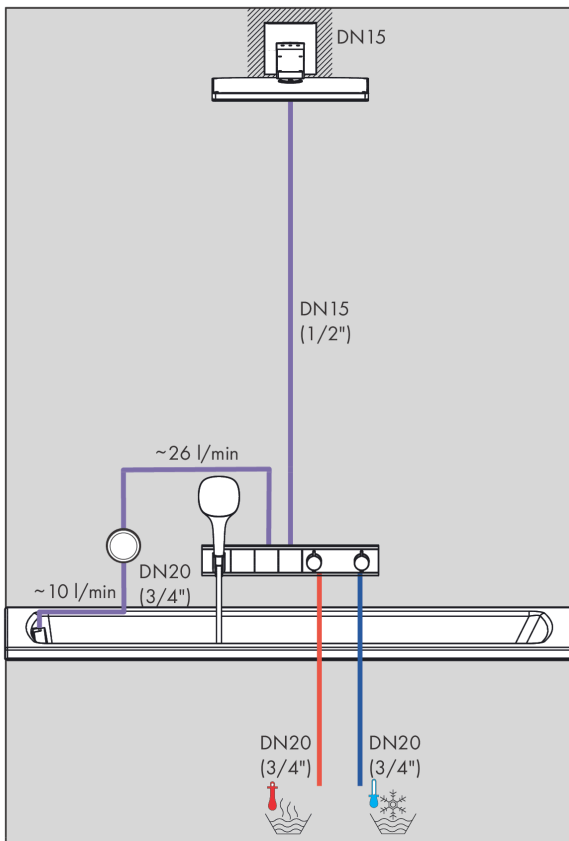

Rohrunterbrecher / Disconnecteur /
Pipe interrupter / Valvola antiriflusso /
Interruptor de tubería / Buisbeluchter /
Rørafbryder / Válvula anti-retorno /
Przerwywacz rurowy / oddělovač trubky /
Prerušenie potrubia / 管道断续器 /
Περрыватель трубы / Csőmegszakító /
Putkikatkain / Rörventil /
Vamzdžio pertraukiklis / Ventil cijevi /
Boru kesici / Valvã de oprire /
Διακοπή σωλήνα / Prekinjalnik cevi /
torukačesti / Saurules aidalītājs /
Element za regulaciju pritiska u
cevi vazduhom /
Røranbryter / Тръбен прекъсвач /
Ndërprerës i tubit / قاطع الحدسورة