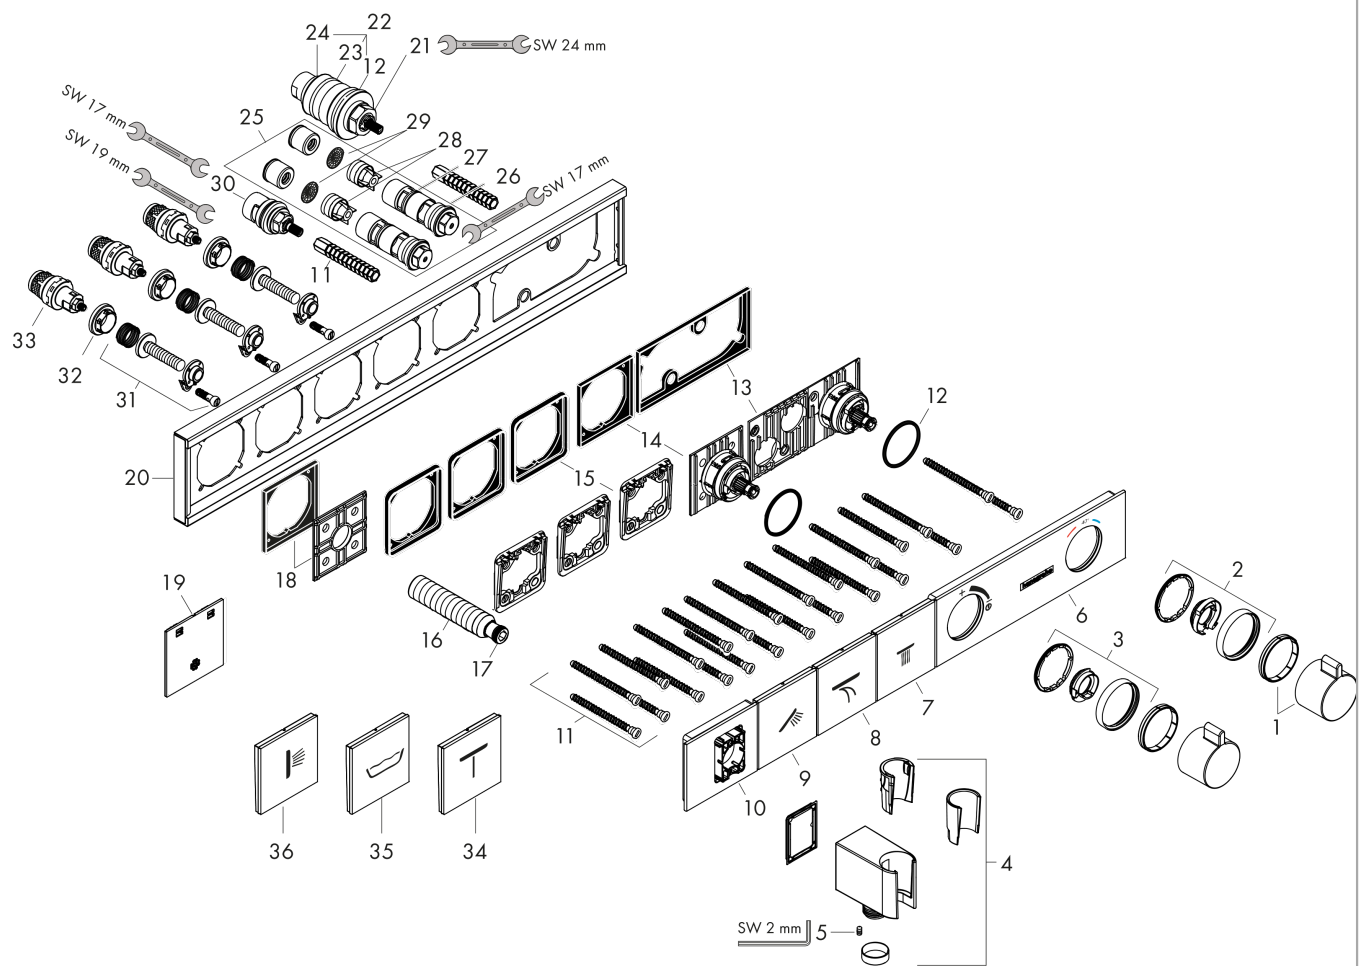

RainSelect

Thermostat for concealed installation for 3 functions with integrated shower holder

Surfaces: **Black/Chrome** Article Number: **15356600**

Exploded Drawing

Year of production: >10/17

RainSelect

Thermostat for concealed installation for 3 functions with integrated shower holder

Surfaces: **Black/Chrome** Article Number: **15356600**

Spare part list

Year of production: >10/17

Pos.	Description	Article Number	Price	PU
1	handle for thermostat	92215000	-	1
2	safety set	93112000	-	1
3	safety set	93113000	-	1
4	shower holder, assy	93114000	-	1
5	hollow set screw M4x8	97669000	-	1
6	cover	93105610	-	1
7	symbol head shower Rain large	93107610	-	1
8	symbol Flood jet	93305610	-	1
9	symbol handshower	93106610	-	1
10	cover	93108610	-	1
11	mounting kit	93102000	-	1
12	O-ring 38x2,5	98198000	-	1
13	adapter for handle	93109000	-	1
14	adapter for handle	93315000	-	1
15	support element	93111000	-	1
16	connecting thread G½	93830000	-	1
17	O-ring 11x2	98127000	-	1
18	support element	93314000	-	1
19	fit-up aid	93417000	-	1
20	escutcheon	93316000	-	1
21	thermostat cartridge	96633000	-	1
22	sealing set	96636000	-	1
23	O-ring 34x2	98383000	-	1
24	O-ring 26x2	98147000	-	1
25	service unit	93406000	-	1
26	O-ring 20x2	98165000	-	1
27	O-ring 20x1,5	98197000	-	1
28	non return valve	96655000	-	1
29	filter	97367000	-	1
30	shut off unit	98536000	-	1
31	Select-adapter	93103000	-	1
32	nut	98368000	-	1
33	shut off unit	95758000	-	1
34	symbol Mono	93306610	-	1
35	symbol tub	93303610	-	1
36	symbol body shower	93304610	-	1
a	concealed item	15311180	-	1
b	extension 25 mm	93433000	-	1
c	extension 16 mm	93438000	-	1
d	Hansgrohe Servicebox	93823000	-	1