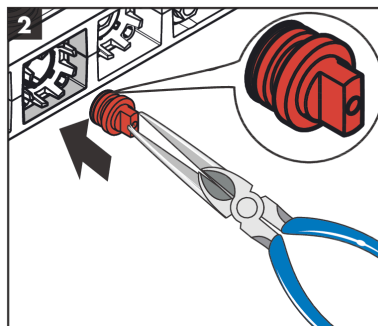

Rohrunterbrecher / Disconnecteur /
Pipe interrupter / Valvola antiriflusso /
Interruptor de tubería / Buisbeluchter /
Rørafbryder / Válvula anti-retorno /
Przerwywacz rurowy / oddělovač trubky /
Prerušenie potrubia / 管道断续器 /
Περрыватель трубы / Csőmegszakító /
Putkikatkain / Rörventil /
Vamzdžio pertraukiklis / Ventil cijevi /
Boru kesici / Valvã de oprire /
Διακοπή σωλήνα / Prekinjalnik cevi /
torukačesti / Saurules aidalītājs /
Element za regulaciju pritiska u
cevi vazduhom /
Røranbryter / Тръбен прекъсвач /
Ndërprerës i tubit / قاطع الحدسورة