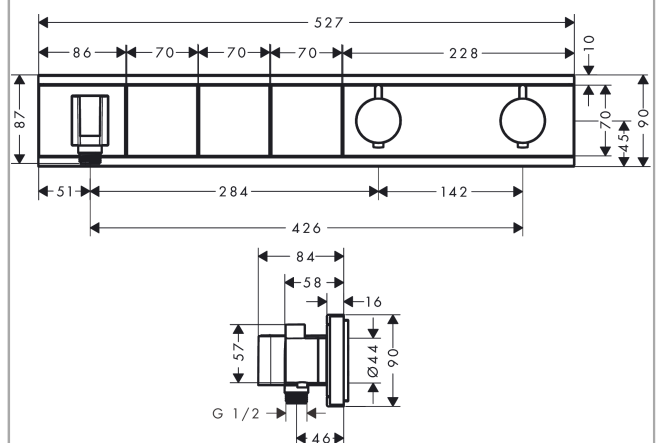

RainSelect

Thermostat for concealed installation for 3 functions with integrated shower holder

Surfaces: **White/Chrome** Article Number: **15356400**

Description

product features

- consists of: Thermostat, shower holder
- depending on volume flow and installation situation approx. 50% flow rate reduction and integrated shut off function
- 3 functions
- simultaneous use of several outlets
- Select push-button on/off control for 3 outlets
- maximum flow rate at 3 bar: 26 l/min
- thermostat cartridge, Start/stop valve to operate the functions
- safety lock at 40° C
- temperature limitation adjustable
- non-return valve
- hose nut: for shower hoses with conical or cylindrical nut on both sides
- connection type: basic set
- min. operating pressure: 1 bar
- max. operating pressure: 10 bar
- Thermostat is delivered with buttons hand shower, Waterfall, Rain large

Technology

Design awards

Product image

Scale drawing