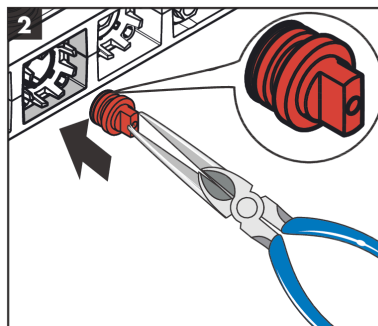

Rohrunterbrecher / Disconnecteur /
Pipe interrupter / Valvola antiriflusso /
Interruptor de tubería / Buisbeluchter /
Rørafbryder / Válvula anti-retorno /
Przerywacz rurowy / oddělovač trubky /
Prerušenie potrubia / 管道断续器 /
Περыватель трубы / Csőmegszakító /
Putkikatkain / Rörventil /
Vamzdžio pertraukiklis / Ventil cijevi /
Boru kesici / Valvã de oprire /
Διακοπή σωλήνα / Prekinjalnik cevi /
torukaķesti / Saurules aidalitãjs /
Element za regulaciju pritiska u
cevi vazduhom /
Røranbryter / Тръбен прекъсвач /
Ndërprerës i tubit / قاطع اللماسورة