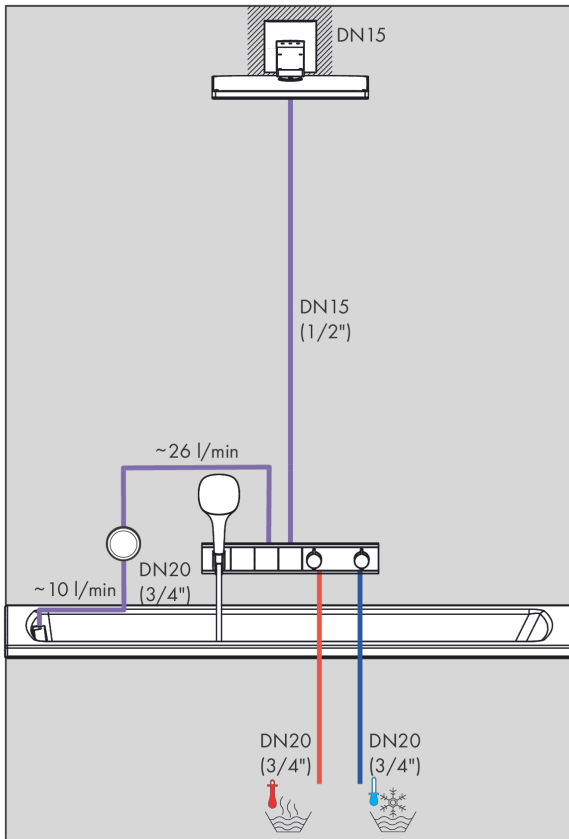

Rohrunterbrecher / Disconnecteur /
Pipe interrupter / Valvola antiriflusso /
Interruptor de tubería / Buisbeluchter /
Rørafbryder / Válvula anti-retorno /
Przerywacz rurowy / oddělovač trubky /
Prerušenie potrubia / 管道断续器 /
Περыватель трубы / Csőmegszakító /
Putkikatkain / Rörventil /
Vamzdžio pertraukiklis / Ventil cijevi /
Boru kesici / Valvã de oprire /
Διακοπή σωλήνα / Prekinjalnik cevi /
torukaķesti / Saurules aidalitãjs /
Element za regulaciju pritiska u
cevi vazduhom /
Røranbryter / Тръбен прекъсвач /
Ndërprerës i tubit / قاطع اللماسورة