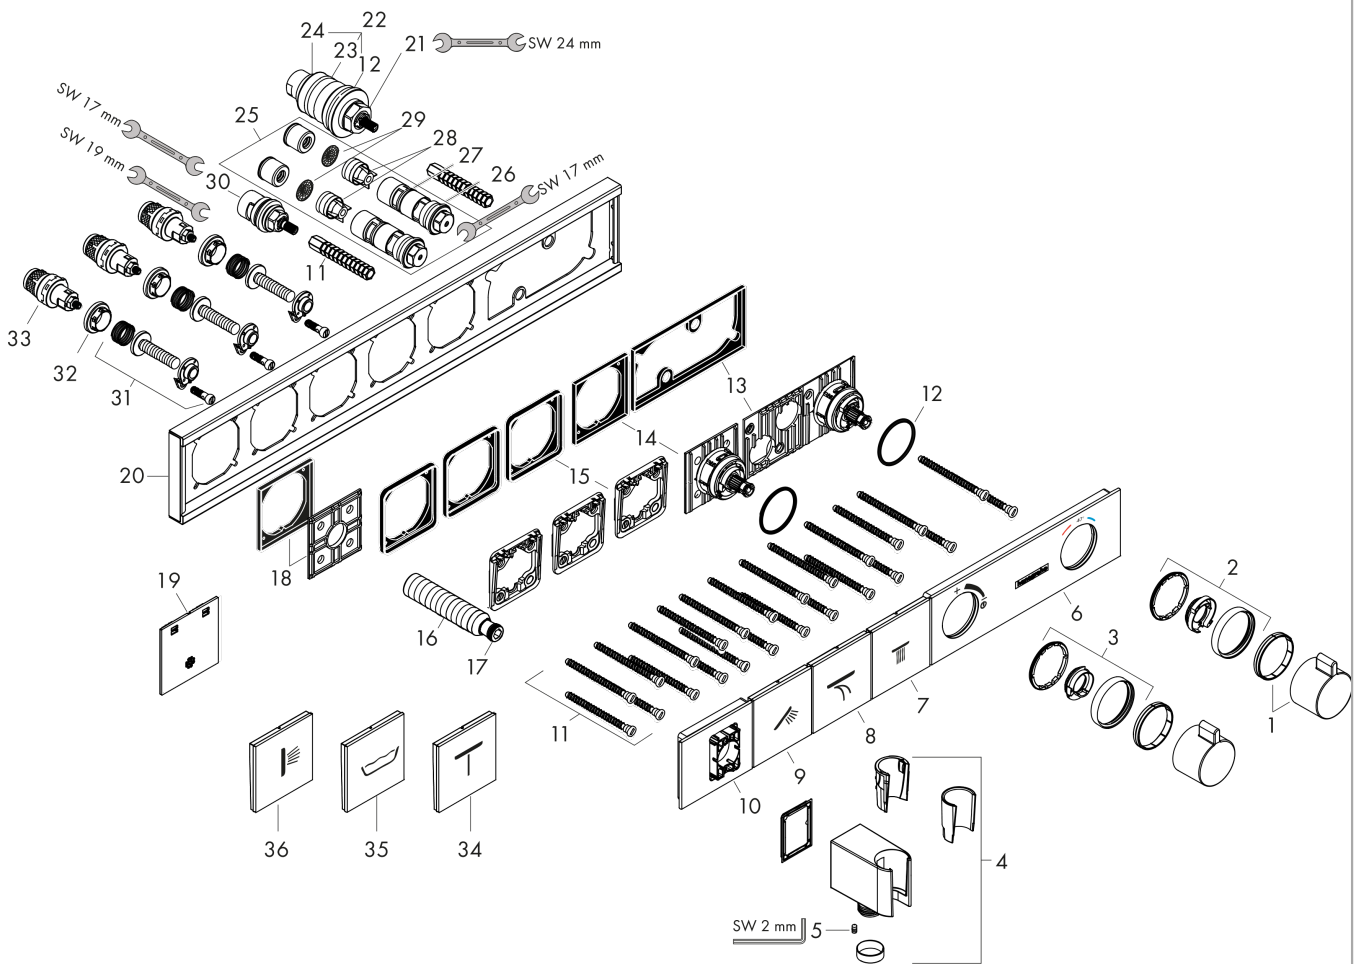

RainSelect

Thermostat for concealed installation for 3 functions with integrated shower holder

Surfaces: **White/Chrome** Article Number: **15356400**

Exploded Drawing

Year of production: >10/17

RainSelect

Thermostat for concealed installation for 3 functions with integrated shower holder

Surfaces: **White/Chrome** Article Number: **15356400**

Spare part list

Year of production: >10/17

Pos.	Description	Article Number	Price	PU
1	handle for thermostat	92215000	-	1
2	safety set	93112000	-	1
3	safety set	93113000	-	1
4	shower holder, assy	93114000	-	1
5	hollow set screw M4x8	97669000	-	1
6	cover	93105450	-	1
7	symbol head shower Rain large	93107450	-	1
8	symbol Flood jet	93305450	-	1
9	symbol handshower	93106450	-	1
10	cover	93108450	-	1
11	mounting kit	93102000	-	1
12	O-ring 38x2,5	98198000	-	1
13	adapter for handle	93109000	-	1
14	adapter for handle	93315000	-	1
15	support element	93111000	-	1
16	connecting thread G½	93830000	-	1
17	O-ring 11x2	98127000	-	1
18	support element	93314000	-	1
19	fit-up aid	93417000	-	1
20	escutcheon	93316000	-	1
21	thermostat cartridge	96633000	-	1
22	sealing set	96636000	-	1
23	O-ring 34x2	98383000	-	1
24	O-ring 26x2	98147000	-	1
25	service unit	93406000	-	1
26	O-ring 20x2	98165000	-	1
27	O-ring 20x1,5	98197000	-	1
28	non return valve	96655000	-	1
29	filter	97367000	-	1
30	shut off unit	98536000	-	1
31	Select-adapter	93103000	-	1
32	nut	98368000	-	1
33	shut off unit	95758000	-	1
34	symbol Mono	93306450	-	1
35	symbol tub	93303450	-	1
36	symbol body shower	93304450	-	1
a	concealed item	15311180	-	1
b	extension 25 mm	93433000	-	1
c	extension 16 mm	93438000	-	1