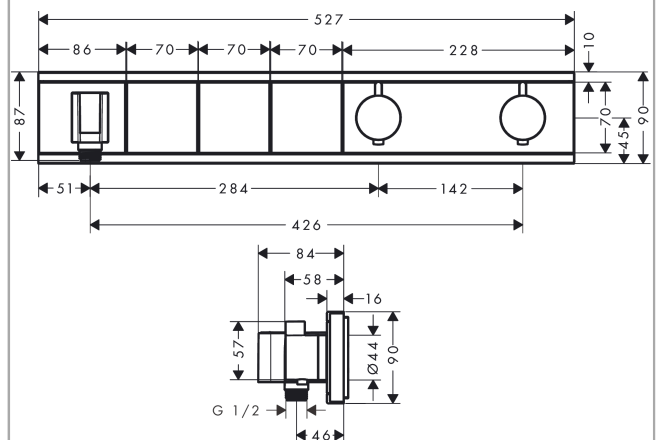

RainSelect

Thermostat for concealed installation for 3 functions with integrated shower holder

Surfaces: **Chrome** Article Number: **15356000**

Description

product features

- consists of: Thermostat, shower holder
- depending on volume flow and installation situation approx. 50% flow rate reduction and integrated shut off function
- 3 functions
- simultaneous use of several outlets
- Select push-button on/off control for 3 outlets
- maximum flow rate at 3 bar: 26 l/min
- thermostat cartridge, Start/stop valve to operate the functions
- safety lock at 40° C
- temperature limitation adjustable
- non-return valve
- hose nut: for shower hoses with conical or cylindrical nut on both sides
- connection type: basic set
- min. operating pressure: 1 bar
- max. operating pressure: 10 bar
- Thermostat is delivered with buttons hand shower, Waterfall, Rain large

Technology

Design awards

Product image

Scale drawing