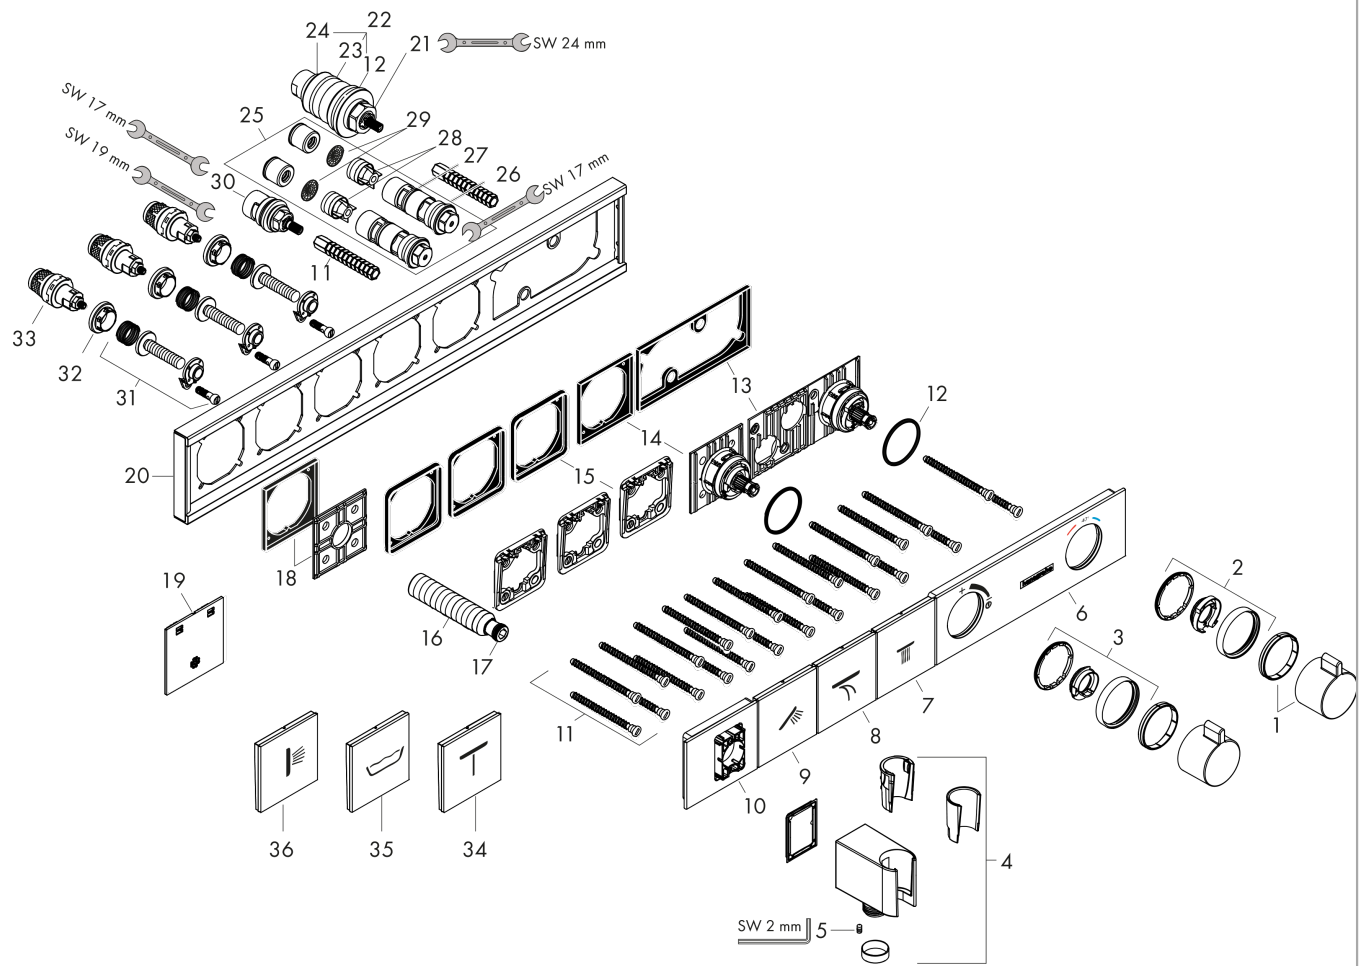

RainSelect

Thermostat for concealed installation for 3 functions with integrated shower holder

Surfaces: **Chrome** Article Number: **15356000**

Exploded Drawing

Year of production: >10/17

RainSelect

Thermostat for concealed installation for 3 functions with integrated shower holder

Surfaces: **Chrome** Article Number: **15356000**

Spare part list

Year of production: >10/17

Pos.	Description	Article Number	Price	PU
1	handle for thermostat	92215000	-	1
2	safety set	93112000	-	1
3	safety set	93113000	-	1
4	shower holder, assy	93114000	-	1
5	hollow set screw M4x8	97669000	-	1
6	cover	93105000	-	1
7	symbol head shower Rain large	93107000	-	1
8	symbol Flood jet	93305000	-	1
9	symbol handshower	93106000	-	1
10	cover	93108000	-	1
11	mounting kit	93102000	-	1
12	O-ring 38x2,5	98198000	-	1
13	adapter for handle	93109000	-	1
14	adapter for handle	93315000	-	1
15	support element	93111000	-	1
16	connecting thread G½	93830000	-	1
17	O-ring 11x2	98127000	-	1
18	support element	93314000	-	1
19	fit-up aid	93417000	-	1
20	escutcheon	93316000	-	1
21	thermostat cartridge	96633000	-	1
22	sealing set	96636000	-	1
23	O-ring 34x2	98383000	-	1
24	O-ring 26x2	98147000	-	1
25	service unit	93406000	-	1
26	O-ring 20x2	98165000	-	1
27	O-ring 20x1,5	98197000	-	1
28	non return valve	96655000	-	1
29	filter	97367000	-	1
30	shut off unit	98536000	-	1
31	Select-adapter	93103000	-	1
32	nut	98368000	-	1
33	shut off unit	95758000	-	1
34	symbol Mono	93306000	-	1
35	symbol tub	93303000	-	1
36	symbol body shower	93304000	-	1
a	concealed item	15311180	-	1
b	extension 25 mm	93433000	-	1
c	extension 16 mm	93438000	-	1
d	Hansgrohe Servicebox	93823000	-	1