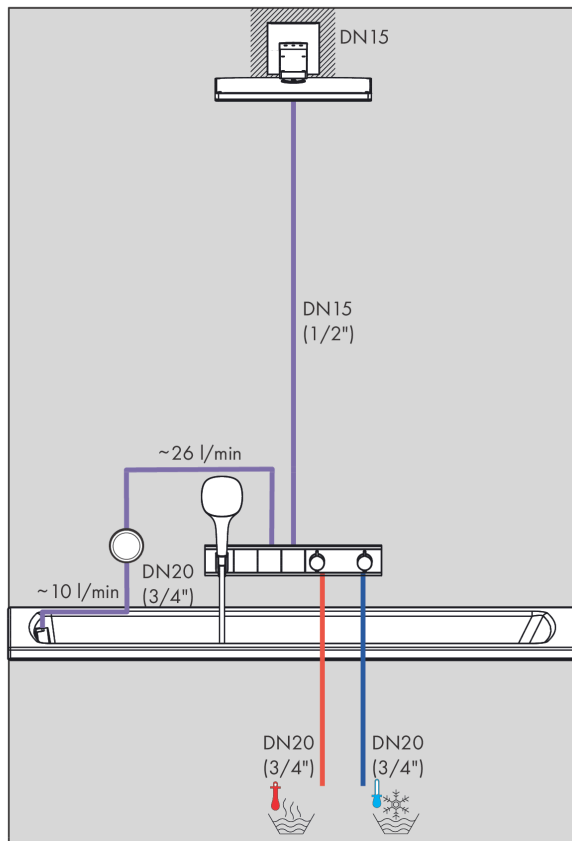

Rohrunterbrecher / Disconnecteur /
Pipe interrupter / Valvola antiriflusso /
Interruptor de tubería / Buisbeluchter /
Rørafbryder / Válvula anti-retorno /
Przerywacz rurowy / oddělovač trubky /
Prerušenie potrubia / 管道断续器 /
Περыватель трубы / Csőmegszakító /
Putkikatkain / Rörventil /
Vamzdžio pertraukiklis / Ventil cijevi /
Boru kesici / Valvã de oprire /
Διακοπή σωλήνα / Prekinjalnik cevi /
torukačesti / Saurules aidalītājs /
Element za regulaciju pritiska u
cevi vazduhom /
Røravbryter / Тръбен прекъсвач /
Ndërprerës i tubit / قاطع الحدسورة