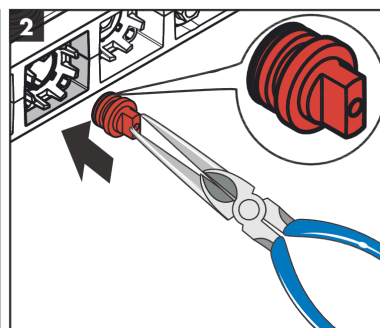

Rohrunterbrecher / Disconnecteur /
Pipe interrupter / Valvola antiriflusso /
Interruptor de tubería / Buisbeluchter /
Rørafbryder / Válvula anti-retorno /
Przerywacz rurowy / oddělovač trubky /
Prerušenie potrubia / 管道断续器 /
Περыватель трубы / Csőmegszakító /
Putkikatkain / Rörventil /
Vamzdžio pertraukiklis / Ventil cijevi /
Boru kesici / Valvã de oprire /
Διακοπή σωλήνα / Prekinjalnik cevi /
torukačesti / Saurules aidalītājs /
Element za regulaciju pritiska u
cevi vazduhom /
Røravbryter / Тръбен прекъсвач /
Ndërprerës i tubit / قاطع الحدسورة