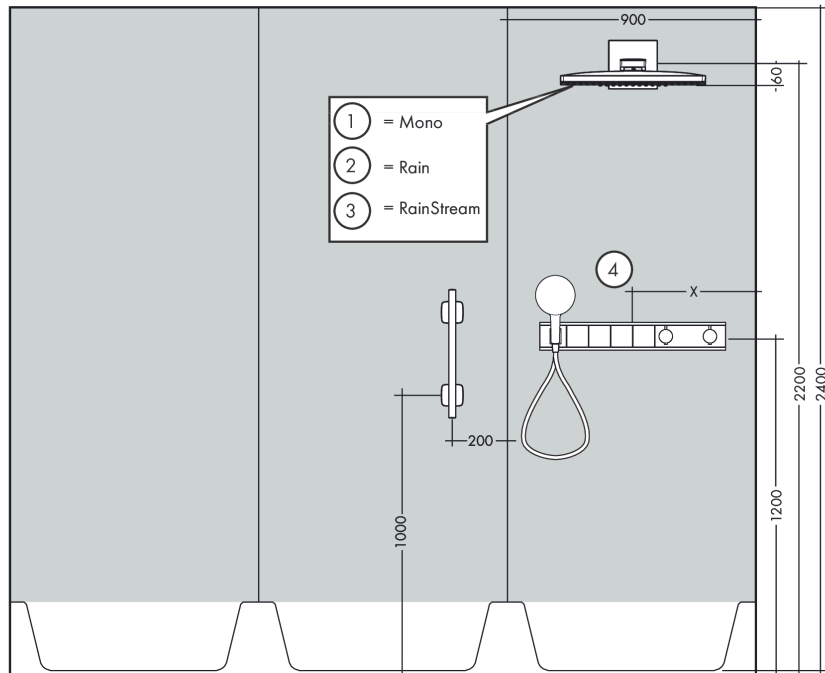

RainSelect

Thermostat for concealed installation for 4 functions with integrated shower holder

Surfaces: **Black/Chrome** Article Number: **15357600**

Description

product features

- consists of: Thermostat, shower holder
- depending on volume flow and installation situation approx. 50% flow rate reduction and integrated shut off function
- 4 functions
- simultaneous use of several outlets
- Select push-button on/off control for 4 outlets
- maximum flow rate at 3 bar: 26 l/min
- thermostat cartridge, Start/stop valve to operate the functions
- safety lock at 40° C
- temperature limitation adjustable
- non-return valve
- hose nut: for shower hoses with conical or cylindrical nut on both sides
- connection type: basic set
- min. operating pressure: 1 bar
- max. operating pressure: 10 bar
- Thermostat is delivered with buttons hand shower, Waterfall, Rain large, Mono

Technology

Design awards

Product image

Scale drawing

RainSelect

Thermostat for concealed installation for 4 functions with integrated shower holder

Surfaces: **Black/Chrome** Article Number: **15357600**

Installation examples

RainSelect
1531218X / 15357XXX

RainSelect

Thermostat for concealed installation for 4 functions with integrated shower holder

Surfaces: **Black/Chrome** Article Number: **15357600**

Exploded Drawing

Year of production: >10/17