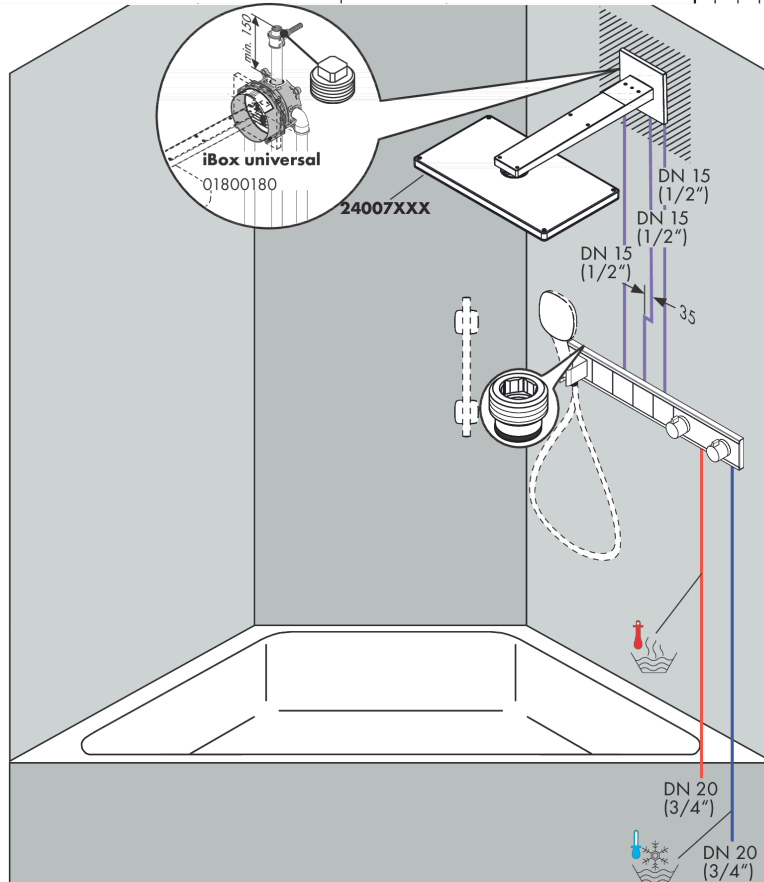

RainSelect

Thermostat for concealed installation for 4 functions with integrated shower holder

Surfaces: **Black/Chrome** Article Number: **15357600**

Installation examples

RainSelect
1531218X / 15357XXX