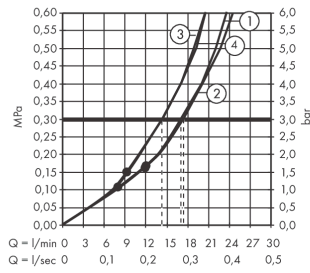

RainSelect

Thermostat for concealed installation for 4 functions with integrated shower holder

Surfaces: **Black/Chrome** Article Number: **15357600**

Installation examples

RainSelect
1531218X / 15357XXX