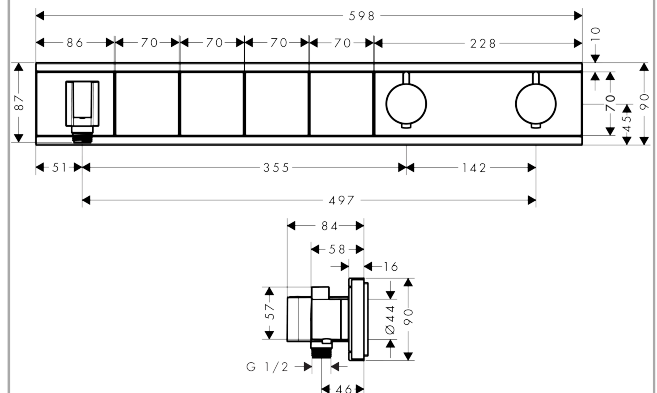

Scale drawing