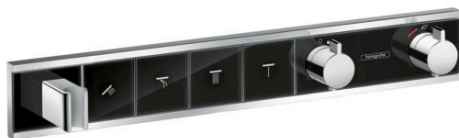

RainSelect

Thermostat for concealed installation for 4 functions with integrated shower holder

Surfaces: **Black/Chrome** Article Number: **15357600**

Description

product features

- consists of: Thermostat, shower holder
- depending on volume flow and installation situation approx. 50% flow rate reduction and integrated shut off function
- 4 functions
- simultaneous use of several outlets
- Select push-button on/off control for 4 outlets
- maximum flow rate at 3 bar: 26 l/min
- thermostat cartridge, Start/stop valve to operate the functions
- safety lock at 40° C
- temperature limitation adjustable
- non-return valve
- hose nut: for shower hoses with conical or cylindrical nut on both sides
- connection type: basic set
- min. operating pressure: 1 bar
- max. operating pressure: 10 bar
- Thermostat is delivered with buttons hand shower, Waterfall, Rain large, Mono

Technology

Design awards

Product image

Scale drawing

RainSelect

Thermostat for concealed installation for 4 functions with integrated shower holder

Surfaces: **Black/Chrome** Article Number: **15357600**

Installation examples

RainSelect
1531218X / 15357XXX

RainSelect

Thermostat for concealed installation for 4 functions with integrated shower holder

Surfaces: **Black/Chrome** Article Number: **15357600**

Exploded Drawing

Year of production: >10/17