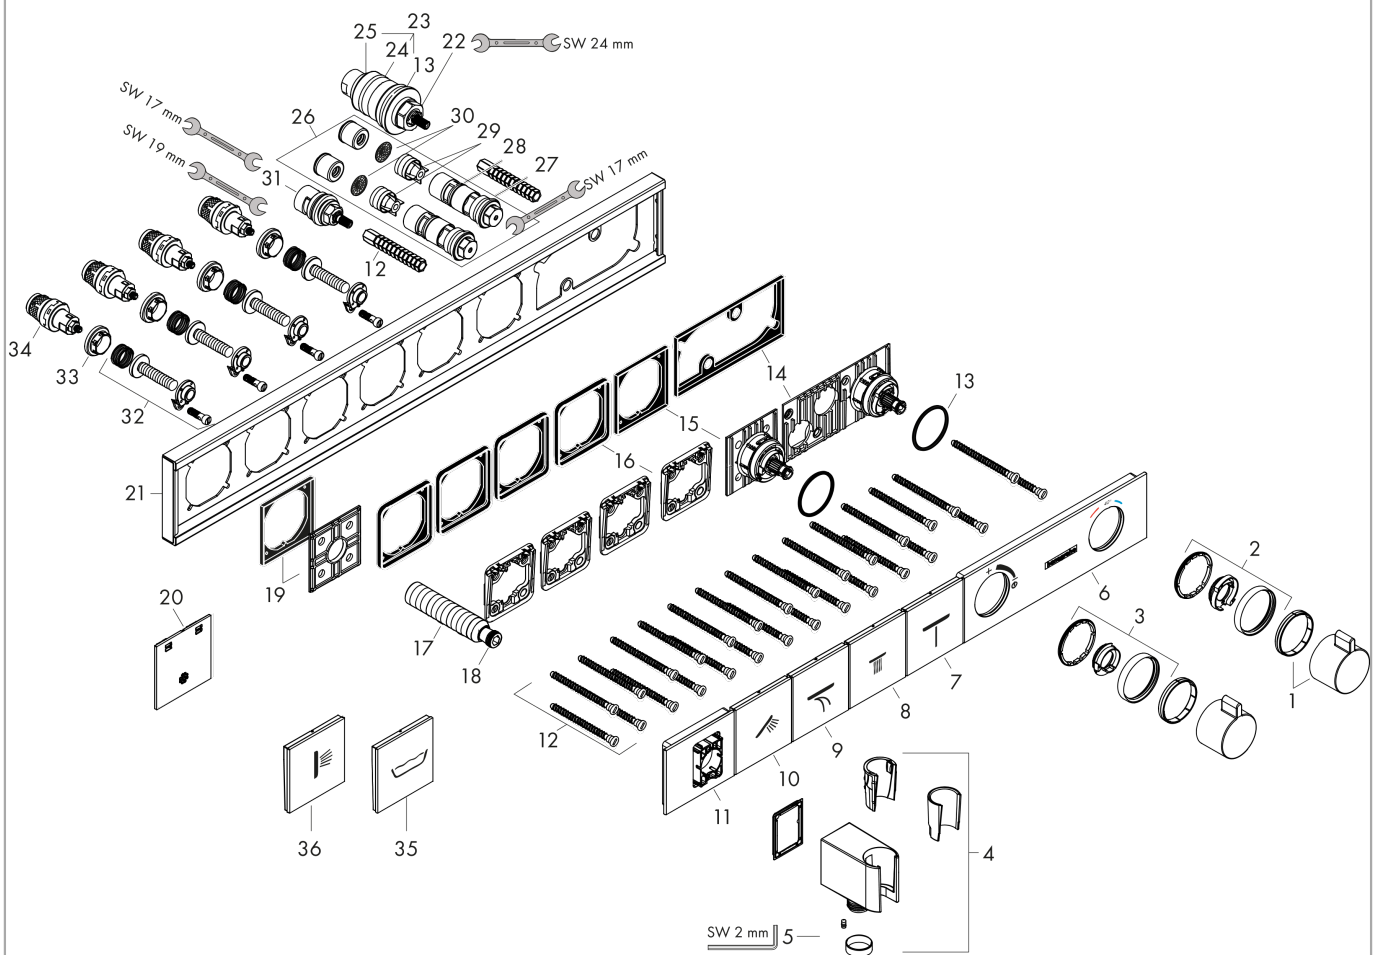

RainSelect

Thermostat for concealed installation for 4 functions with integrated shower holder

Surfaces: **Black/Chrome** Article Number: **15357600**

Exploded Drawing

Year of production: >10/17

RainSelect

Thermostat for concealed installation for 4 functions with integrated shower holder

Surfaces: **Black/Chrome** Article Number: **15357600**

Spare part list

Year of production: >10/17

Pos.	Description	Article Number	Price	PU
1	handle for thermostat	92215000	-	1
2	safety set	93112000	-	1
3	safety set	93113000	-	1
4	shower holder, assy	93114000	-	1
5	hollow set screw M4x8	97669000	-	1
6	cover	93105610	-	1
7	symbol Mono	93306610	-	1
8	symbol head shower Rain large	93107610	-	1
9	symbol Flood jet	93305610	-	1
10	symbol handshower	93106610	-	1
11	cover	93108610	-	1
12	mounting kit	93102000	-	1
13	O-ring 38x2,5	98198000	-	1
14	adapter for handle	93109000	-	1
15	adapter for handle	93315000	-	1
16	support element	93111000	-	1
17	connecting thread G½	93830000	-	1
18	O-ring 11x2	98127000	-	1
19	support element	93314000	-	1
20	fit-up aid	93417000	-	1
21	escutcheon	93317000	-	1
22	thermostat cartridge	96633000	-	1
23	sealing set	96636000	-	1
24	O-ring 34x2	98383000	-	1
25	O-ring 26x2	98147000	-	1
26	service unit	93406000	-	1
27	O-ring 20x2	98165000	-	1
28	O-ring 20x1,5	98197000	-	1
29	non return valve	96655000	-	1
30	filter	97367000	-	1
31	shut off unit	98536000	-	1
32	Select-adapter	93103000	-	1
33	nut	98368000	-	1
34	shut off unit	95758000	-	1
35	symbol tub	93303610	-	1
36	symbol body shower	93304610	-	1
a	concealed item	15312180	-	1
b	extension 25 mm	93434000	-	1
c	extension 16 mm	93439000	-	1
d	Hansgrohe Servicebox	93823000	-	1