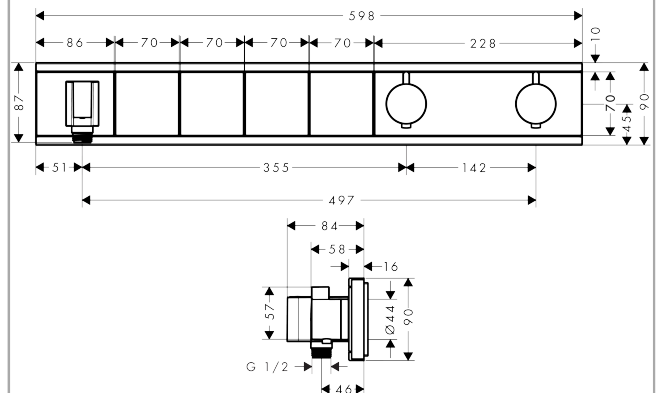

RainSelect

Thermostat for concealed installation for 4 functions with integrated shower holder

Surfaces: **Chrome** Article Number: **15357000**

Description

product features

- consists of: Thermostat, shower holder
- depending on volume flow and installation situation approx. 50% flow rate reduction and integrated shut off function
- 4 functions
- simultaneous use of several outlets
- Select push-button on/off control for 4 outlets
- maximum flow rate at 3 bar: 26 l/min
- thermostat cartridge, Start/stop valve to operate the functions
- safety lock at 40° C
- temperature limitation adjustable
- non-return valve
- hose nut: for shower hoses with conical or cylindrical nut on both sides
- connection type: basic set
- min. operating pressure: 1 bar
- max. operating pressure: 10 bar
- Thermostat is delivered with buttons hand shower, Waterfall, Rain large, Mono

Technology

Design awards

Product image

Scale drawing

RainSelect

Thermostat for concealed installation for 4 functions with integrated shower holder

Surfaces: **Chrome** Article Number: **15357000**

Installation examples