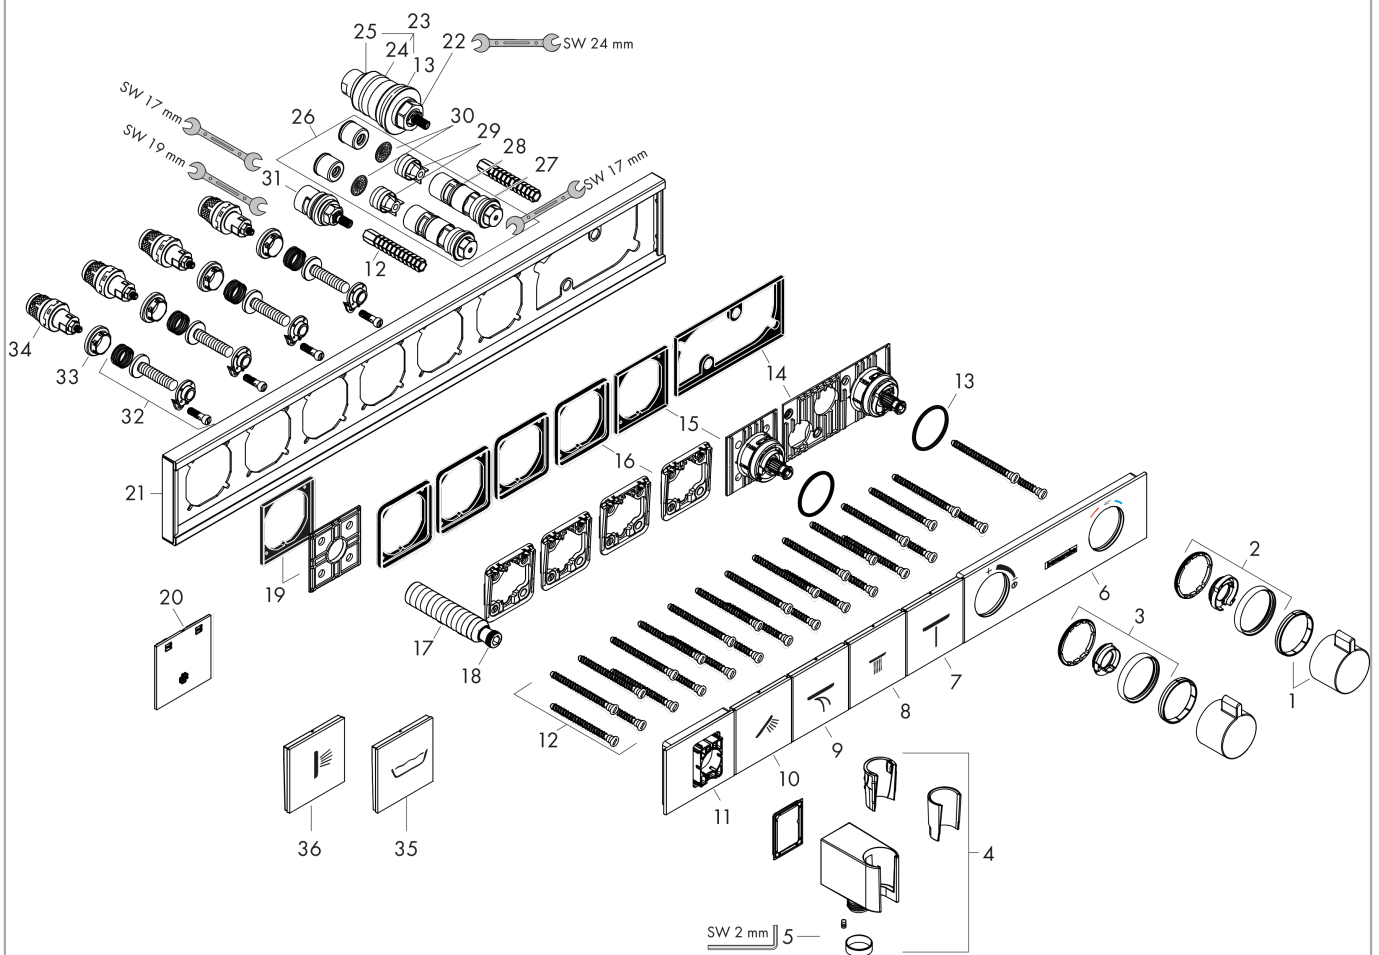

RainSelect

Thermostat for concealed installation for 4 functions with integrated shower holder

Surfaces: **Chrome** Article Number: **15357000**

Exploded Drawing

Year of production: >10/17

RainSelect

Thermostat for concealed installation for 4 functions with integrated shower holder

Surfaces: **Chrome** Article Number: **15357000**

Spare part list

Year of production: >10/17

Pos.	Description	Article Number	Price	PU
1	handle for thermostat	92215000	-	1
2	safety set	93112000	-	1
3	safety set	93113000	-	1
4	shower holder, assy	93114000	-	1
5	hollow set screw M4x8	97669000	-	1
6	cover	93105000	-	1
7	symbol Mono	93306000	-	1
8	symbol head shower Rain large	93107000	-	1
9	symbol Flood jet	93305000	-	1
10	symbol handshower	93106000	-	1
11	cover	93108000	-	1
12	mounting kit	93102000	-	1
13	O-ring 38x2,5	98198000	-	1
14	adapter for handle	93109000	-	1
15	adapter for handle	93315000	-	1
16	support element	93111000	-	1
17	connecting thread G½	93830000	-	1
18	O-ring 11x2	98127000	-	1
19	support element	93314000	-	1
20	fit-up aid	93417000	-	1
21	escutcheon	93317000	-	1
22	thermostat cartridge	96633000	-	1
23	sealing set	96636000	-	1
24	O-ring 34x2	98383000	-	1
25	O-ring 26x2	98147000	-	1
26	service unit	93406000	-	1
27	O-ring 20x2	98165000	-	1
28	O-ring 20x1,5	98197000	-	1
29	non return valve	96655000	-	1
30	filter	97367000	-	1
31	shut off unit	98536000	-	1
32	Select-adapter	93103000	-	1
33	nut	98368000	-	1
34	shut off unit	95758000	-	1
35	symbol tub	93303000	-	1
36	symbol body shower	93304000	-	1
a	concealed item	15312180	-	1
b	extension 25 mm	93434000	-	1
c	extension 16 mm	93439000	-	1
d	Hansgrohe Servicebox	93823000	-	1