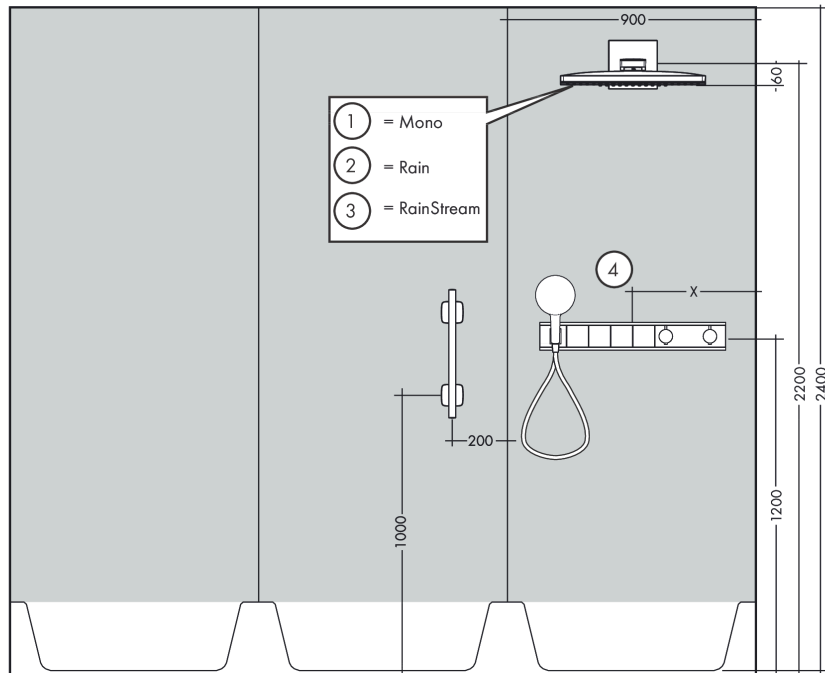

RainSelect

Thermostat for concealed installation for 4 functions with integrated shower holder

Surfaces: **Chrome** Article Number: **15357000**

Description

product features

- consists of: Thermostat, shower holder
- depending on volume flow and installation situation approx. 50% flow rate reduction and integrated shut off function
- 4 functions
- simultaneous use of several outlets
- Select push-button on/off control for 4 outlets
- maximum flow rate at 3 bar: 26 l/min
- thermostat cartridge, Start/stop valve to operate the functions
- safety lock at 40° C
- temperature limitation adjustable
- non-return valve
- hose nut: for shower hoses with conical or cylindrical nut on both sides
- connection type: basic set
- min. operating pressure: 1 bar
- max. operating pressure: 10 bar
- Thermostat is delivered with buttons hand shower, Waterfall, Rain large, Mono

Technology

Design awards

Product image

Scale drawing

RainSelect

Thermostat for concealed installation for 4 functions with integrated shower holder

Surfaces: **Chrome** Article Number: **15357000**

Installation examples

RainSelect
1531218X / 15357XXX

RainSelect

Thermostat for concealed installation for 4 functions with integrated shower holder

Surfaces: **Chrome** Article Number: **15357000**

Exploded Drawing

Year of production: >10/17