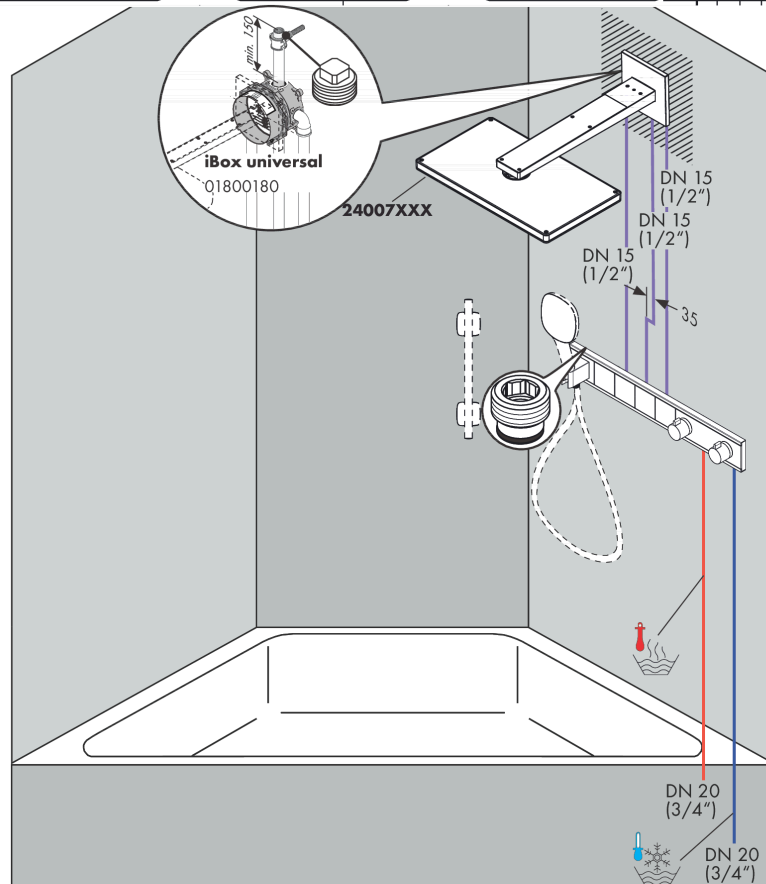

RainSelect

Thermostat for concealed installation for 4 functions with integrated shower holder

Surfaces: **Chrome** Article Number: **15357000**

Installation examples

RainSelect
1531218X / 15357XXX