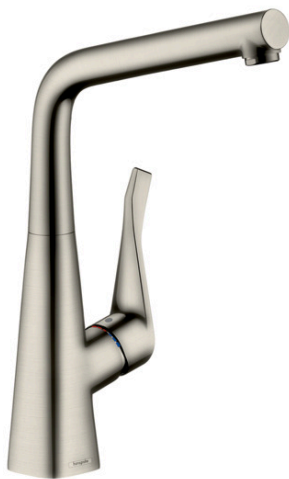

Metris M71

Single lever kitchen mixer 320, 1jet

Surfaces: **Stainless Steel Finish** Article Number: **14822800**

Description

product features

- ComfortZone 320
- swivel range adjustable in 3 steps 110°, 150° or 360°
- laminar spray
- connection dimension: DN15
- maximum flow rate at 3 bar: 12 l/min
- ceramic cartridge
- connection type: G 3/8 connections
- suitable for continuous flow water heaters
- significantly reduced splashing by soft start of the water flow

Technology

Product image

Scale drawing

Flowchart