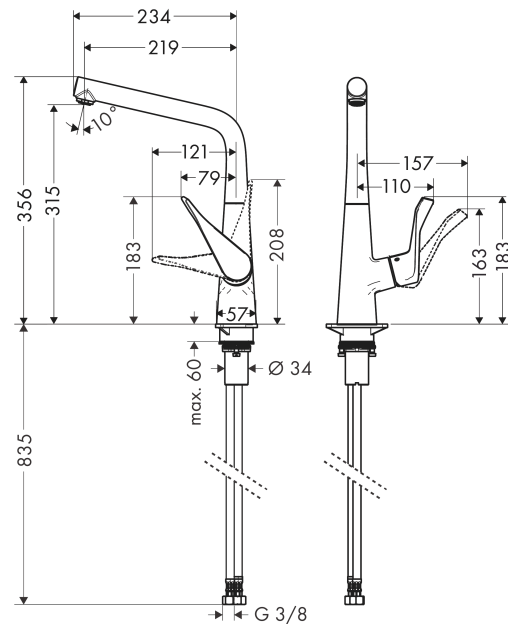

Metris M71

Single lever kitchen mixer 320, 1jet

Surfaces: **Stainless Steel Finish** Article Number: **14822800**

Description

product features

- ComfortZone 320
- swivel range adjustable in 3 steps 110°, 150° or 360°
- laminar spray
- connection dimension: DN15
- maximum flow rate at 3 bar: 12 l/min
- ceramic cartridge
- connection type: G 3/8 connections
- suitable for continuous flow water heaters
- significantly reduced splashing by soft start of the water flow

Technology

Product image

Scale drawing

Flowchart