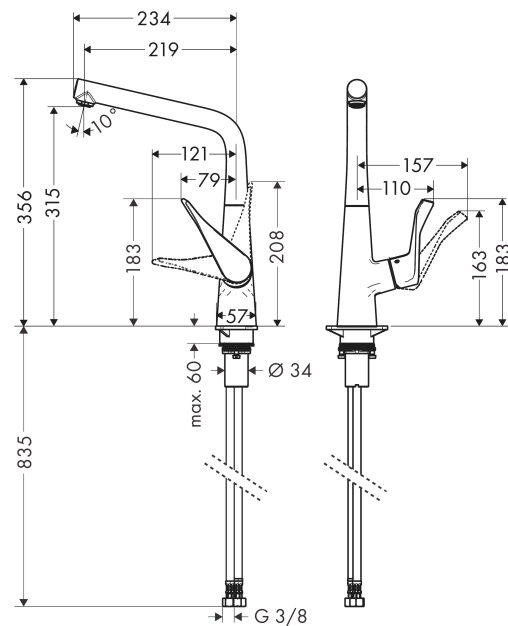

Metris M71

Single lever kitchen mixer 320, 1jet

Surfaces: **Chrome** Article Number: **14822000**

Description

product features

- ComfortZone 320
- swivel range adjustable in 3 steps 110°, 150° or 360°
- laminar spray
- connection dimension: DN15
- maximum flow rate at 3 bar: 12 l/min
- ceramic cartridge
- connection type: G 3/8 connections
- suitable for continuous flow water heaters
- significantly reduced splashing by soft start of the water flow

Technology

Product image

Scale drawing

Flowchart