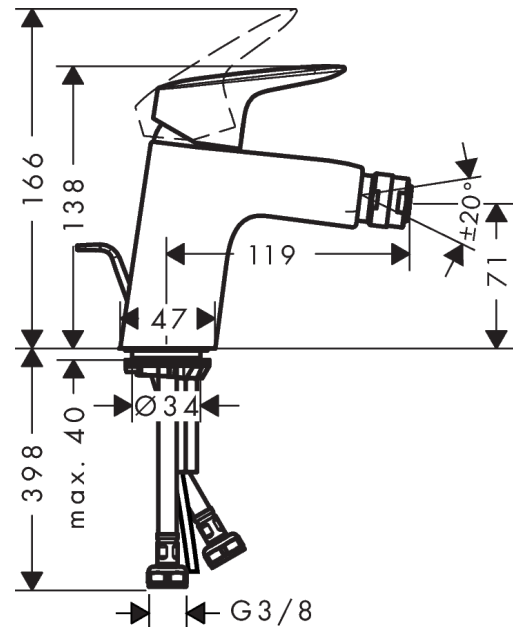

Logis

Single lever bidet mixer 70 with pop-up waste set

Surfaces: **Chrome** Article Number: **71204000**

Description

product features

- consists of: single lever bidet mixer, waste set
- projection 119 mm
- aerator with ball pivot
- normal spray
- flow rate at 3 bar: 7.2 l/min
- ceramic cartridge
- temperature limitation adjustable
- suitable for continuous flow water heaters
- material waste set: synthetic
- connection dimension: DN15

Technology

Product image

Scale drawing

Flowchart