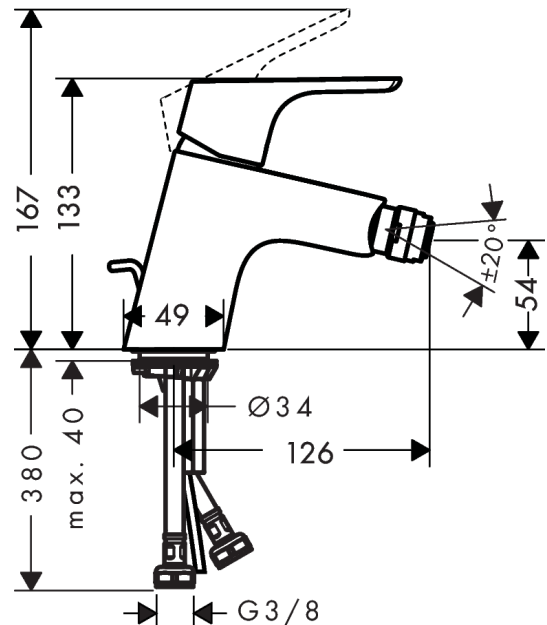

### Single lever bidet mixer with pop-up waste set

Surfaces: **Chrome** Article Number: **31920000**

### product features

- consists of: single lever bidet mixer, waste set
- projection 126 mm
- aerator with ball pivot
- normal spray
- flow rate at 3 bar: 7.2 l/min
- ceramic cartridge
- temperature limitation adjustable
- suitable for continuous flow water heaters
- material waste set: metal
- connection dimension: DN15

## Scale drawing