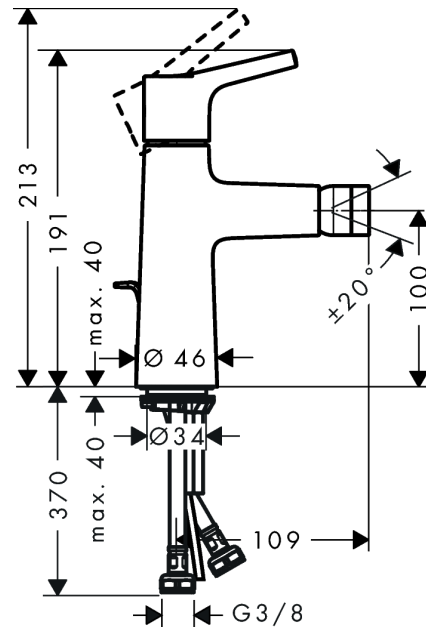

Talis S
Single lever bidet mixer with pop-up waste set
 Surfaces: **Chrome** Article Number: **72200000**

Description

product features

- consists of: single lever bidet mixer, waste set
- projection 109 mm
- aerator with ball pivot
- normal spray
- flow rate at 3 bar: 5 l/min
- ceramic cartridge
- temperature limitation adjustable
- suitable for continuous flow water heaters
- material waste set: metal
- connection dimension: DN15

Technology

Product image

Scale drawing

Flowchart