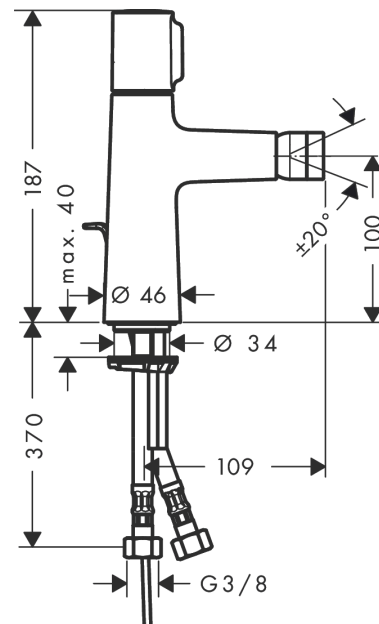

Talis Select S

Bidet mixer with pop-up waste set

Surfaces: **Chrome** Article Number: **72202000**

Description

product features

- consists of: Bidet mixer, waste set
- aerator with ball pivot
- normal spray
- flow rate at 3 bar: 5 l/min
- Select cartridge with temperature control
- temperature limitation adjustable
- suitable for continuous flow water heaters
- material waste set: metal
- connection dimension: DN15

Technology

Product image

Scale drawing

Flowchart