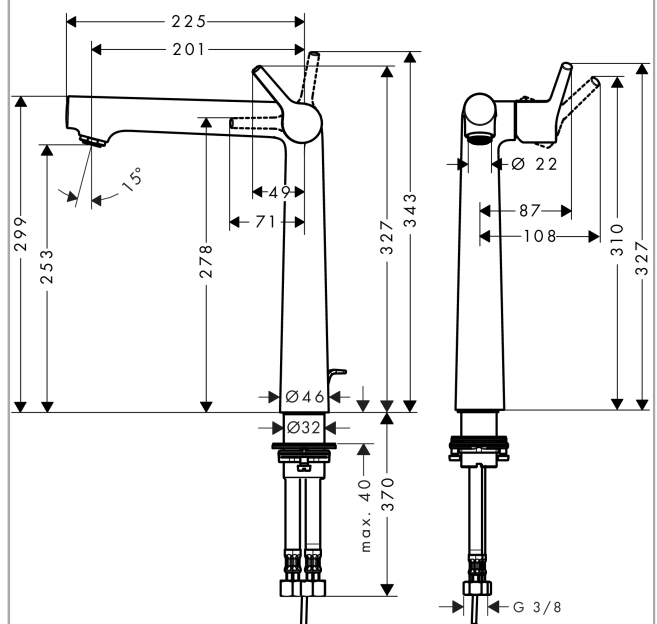

**Talis S**  
**Single lever basin mixer 250 with pop-up waste set**  
 Surfaces: **Chrome** Article Number: **72115000**

#### product features

- consists of: single lever basin mixer, waste set
- ComfortZone 250
- projection 201 mm
- normal spray
- flow rate at 3 bar: 5 l/min
- ceramic cartridge
- temperature limitation adjustable
- suitable for continuous flow water heaters
- pop-up waste set G 1¼
- material waste set: metal
- connection type: G ¾ connections
- connection dimension: DN15

### Scale drawing