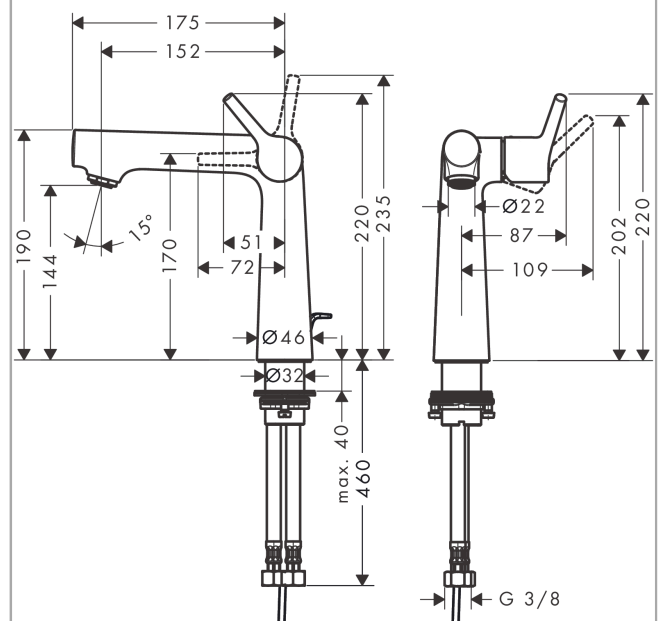

Talis S

Single lever basin mixer 140 with pop-up waste set

Surfaces: **Chrome** Article Number: **72113000**

Description

product features

- consists of: single lever basin mixer, waste set
- ComfortZone 140
- projection 152 mm
- normal spray
- flow rate at 3 bar: 5 l/min
- ceramic cartridge
- temperature limitation adjustable
- suitable for continuous flow water heaters
- pop-up waste set G 1¼
- material waste set: metal
- connection type: G ¾ connections
- connection dimension: DN15

Technology

Product image

Scale drawing

Flowchart