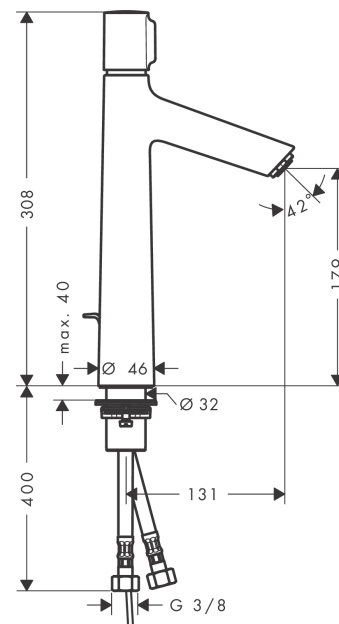

Talis Select S

Basin mixer 190 with pop-up waste set

Surfaces: **Chrome** Article Number: **72044000**

Description

product features

- consists of: Basin mixer, waste set
- ComfortZone 190
- projection 131 mm
- normal spray
- flow rate at 3 bar: 5 l/min
- Select cartridge with temperature control
- temperature limitation adjustable
- suitable for continuous flow water heaters
- pop-up waste set G 1¼
- material waste set: metal
- connection type: G ¾ connections
- connection dimension: DN15

Technology

Product image

Scale drawing

Flowchart