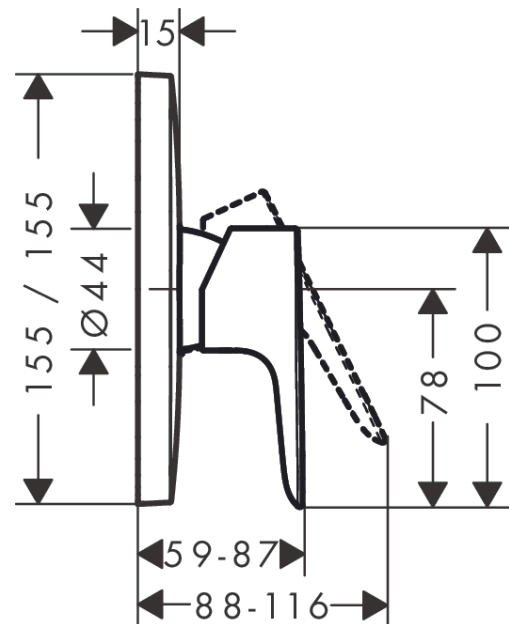

Talis E
Single lever shower mixer for concealed installation
 Surfaces: **Polished Gold Optic** Article Number: **71765990**

Description

product features

- 1 function
- connection type: basic set
- flow rate at 3 bar: 29.3 l/min
- ceramic cartridge
- temperature limitation adjustable

Product image

Scale drawing

Flowchart