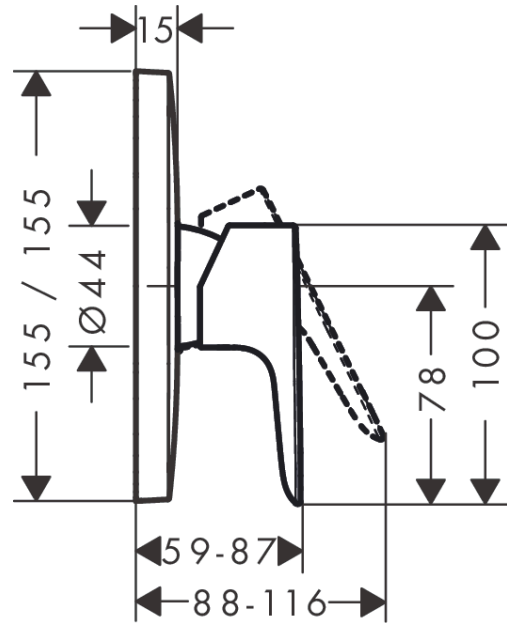

### Description

**product features**

- 1 function
- connection type: basic set
- flow rate at 3 bar: 29.3 l/min
- ceramic cartridge
- temperature limitation adjustable

### Product image

### Scale drawing