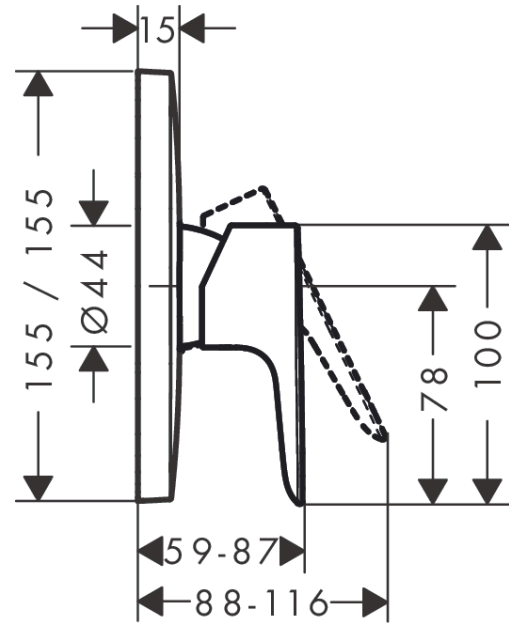

Talis E
Single lever shower mixer for concealed installation
 Surfaces: **Matt Black** Article Number: **71765670**

Description

product features

- 1 function
- connection type: basic set
- flow rate at 3 bar: 29.3 l/min
- ceramic cartridge
- temperature limitation adjustable

Product image

Scale drawing

Flowchart