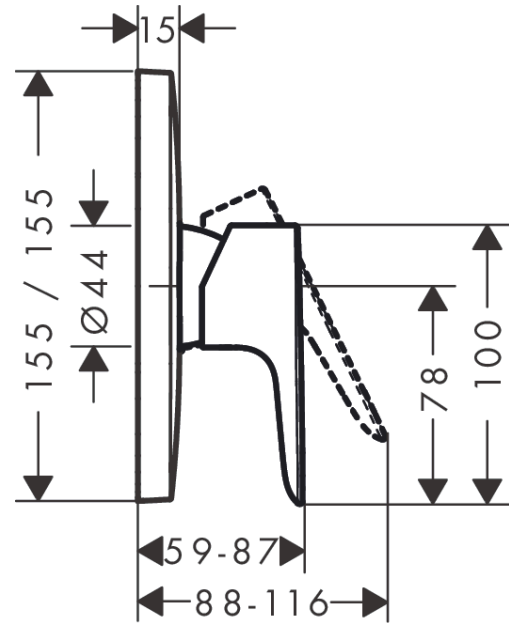

Talis E

Single lever shower mixer for concealed installation

Surfaces: **Brushed Black Chrome** Article Number: **71765340**

Description

product features

- 1 function
- connection type: basic set
- flow rate at 3 bar: 29.3 l/min
- ceramic cartridge
- temperature limitation adjustable

Product image

Scale drawing

Flowchart