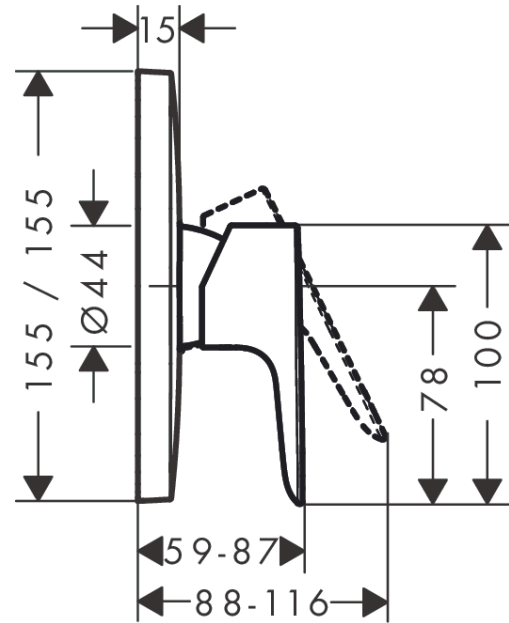

Talis E
Single lever shower mixer for concealed installation
 Surfaces: **Brushed Bronze** Article Number: **71765140**

Description

product features

- 1 function
- connection type: basic set
- flow rate at 3 bar: 29.3 l/min
- ceramic cartridge
- temperature limitation adjustable

Product image

Scale drawing

Flowchart