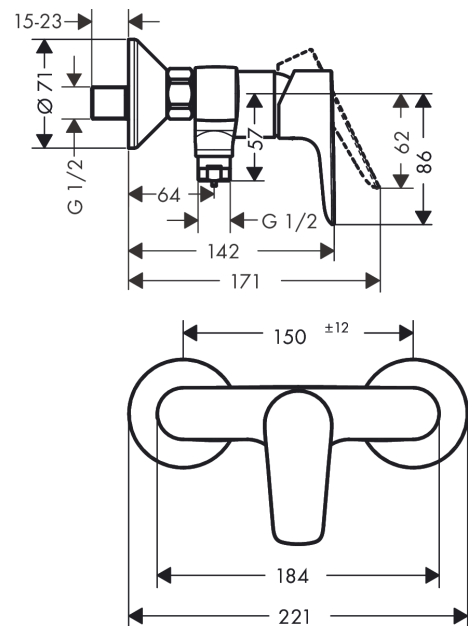

#### Description

##### product features

- connection type: s-shaped connections
- centre distance:  $150 \pm 12$  mm
- flow rate of hand shower at 3 bar: 17 l/min
- ceramic cartridge
- temperature limitation adjustable
- non-return valve
- with silencer
- hose connection DN15
- connection dimension: DN15

#### Scale drawing