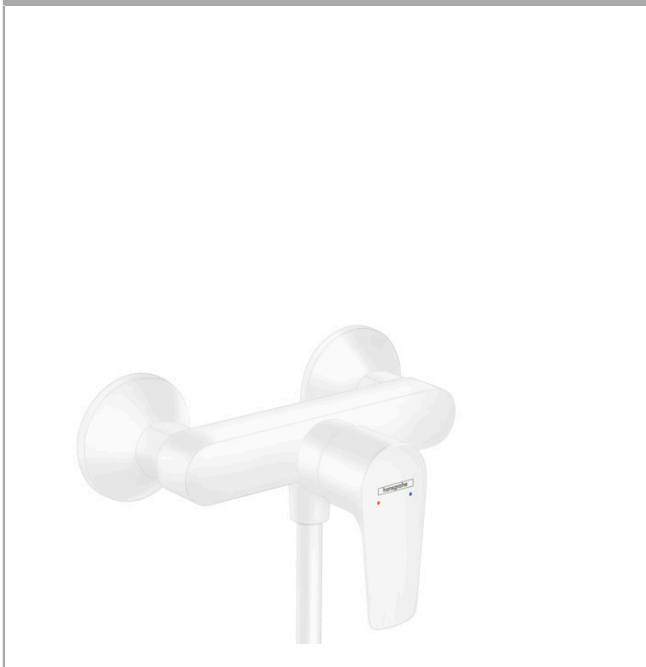

Talis E
Single lever shower mixer for exposed installation
 Surfaces: **Matt White** Article Number: **71760700**

Description

product features

- connection type: s-shaped connections
- centre distance: 150 ± 12 mm
- flow rate of hand shower at 3 bar: 17 l/min
- ceramic cartridge
- temperature limitation adjustable
- non-return valve
- with silencer
- hose connection DN15
- connection dimension: DN15

Product image

Scale drawing

Flowchart

Shower outlet with 1B-resistance