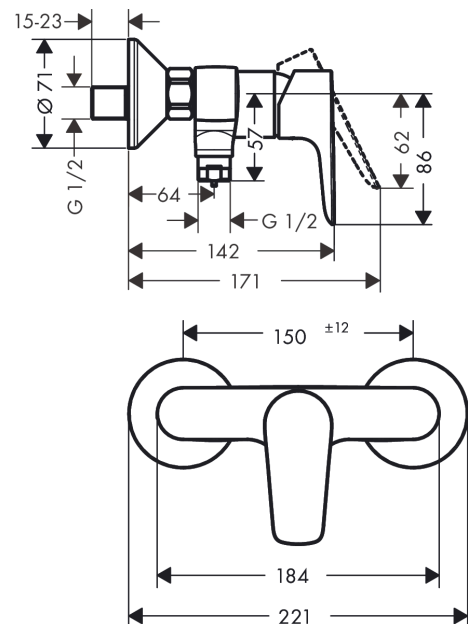

Talis E
Single lever shower mixer for exposed installation
 Surfaces: **Matt White** Article Number: **71760700**

Description

product features

- connection type: s-shaped connections
- centre distance: 150 ± 12 mm
- flow rate of hand shower at 3 bar: 17 l/min
- ceramic cartridge
- temperature limitation adjustable
- non-return valve
- with silencer
- hose connection DN15
- connection dimension: DN15

Product image

Scale drawing

Flowchart

Shower outlet with 1B-resistance