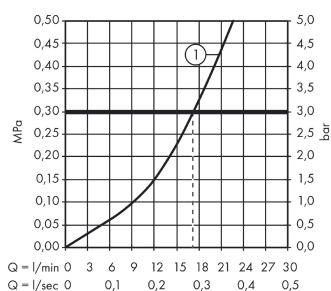

Talis E
Single lever shower mixer for exposed installation
 Surfaces: **Matt White** Article Number: **71760700**

Description

product features

- connection type: s-shaped connections
- centre distance: 150 ± 12 mm
- flow rate of hand shower at 3 bar: 17 l/min
- ceramic cartridge
- temperature limitation adjustable
- non-return valve
- with silencer
- hose connection DN15
- connection dimension: DN15

Product image

Scale drawing

Flowchart

Shower outlet with 1B-resistance