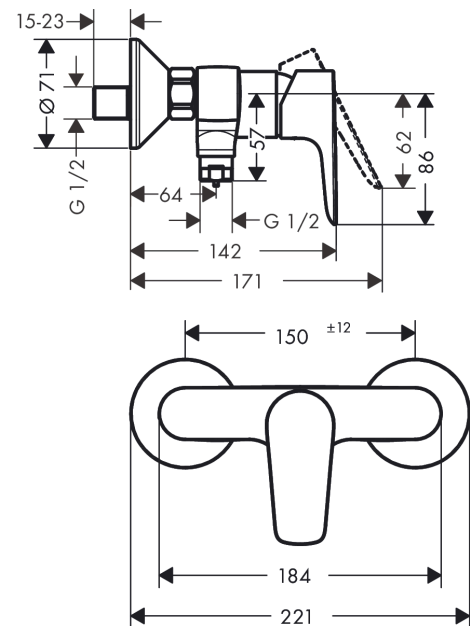

#### Description

##### product features

- connection type: s-shaped connections
- centre distance:  $150 \pm 12$  mm
- flow rate of hand shower at 3 bar: 17 l/min
- ceramic cartridge
- temperature limitation adjustable
- non-return valve
- with silencer
- hose connection DN15
- connection dimension: DN15

#### Scale drawing