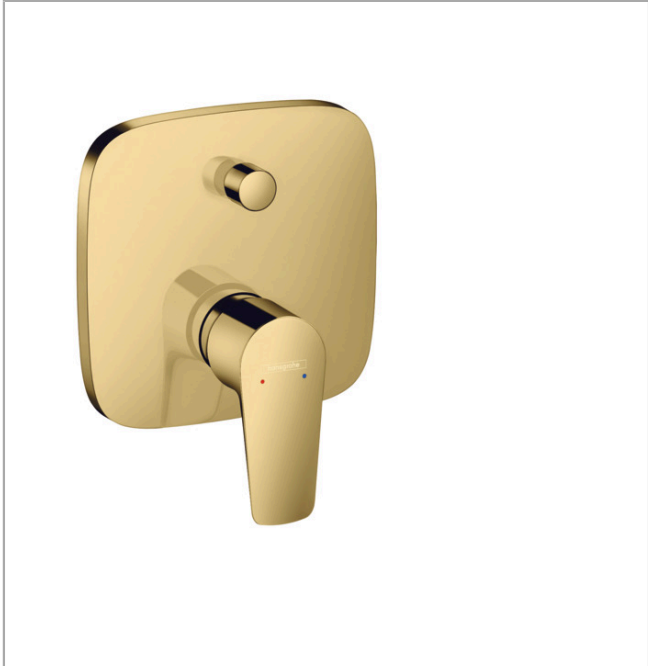

**Talis E**  
**Single lever bath mixer for concealed installation**  
 Surfaces: **Polished Gold Optic** Article Number: **71745990**

**Description**

**product features**

- connection type: basic set
- ceramic cartridge
- temperature limitation adjustable
- diverter with automatic resetting
- with silencer

**Product image**

**Scale drawing**

**Flowchart**