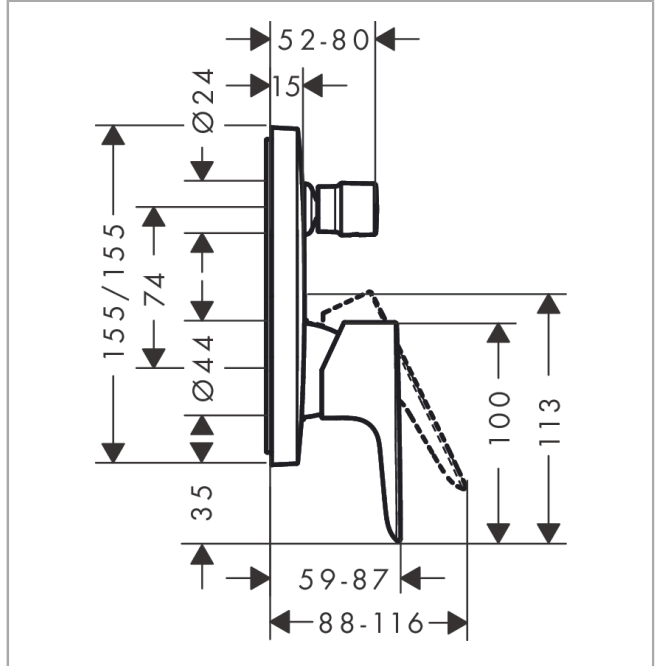

**Talis E**  
**Single lever bath mixer for concealed installation**  
 Surfaces: **Polished Gold Optic** Article Number: **71745990**

**Description**

**product features**

- connection type: basic set
- ceramic cartridge
- temperature limitation adjustable
- diverter with automatic resetting
- with silencer

**Product image**

**Scale drawing**

**Flowchart**