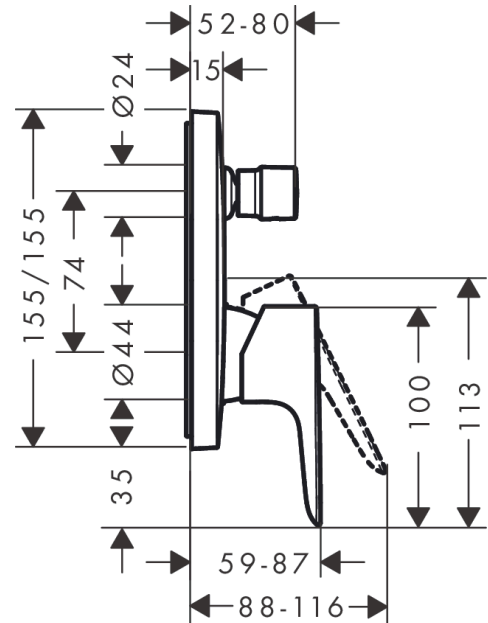

**Talis E**  
**Single lever bath mixer for concealed installation**  
 Surfaces: **Matt White** Article Number: **71745700**

### Description

**product features**

- connection type: basic set
- ceramic cartridge
- temperature limitation adjustable
- diverter with automatic resetting
- with silencer

### Product image

### Scale drawing