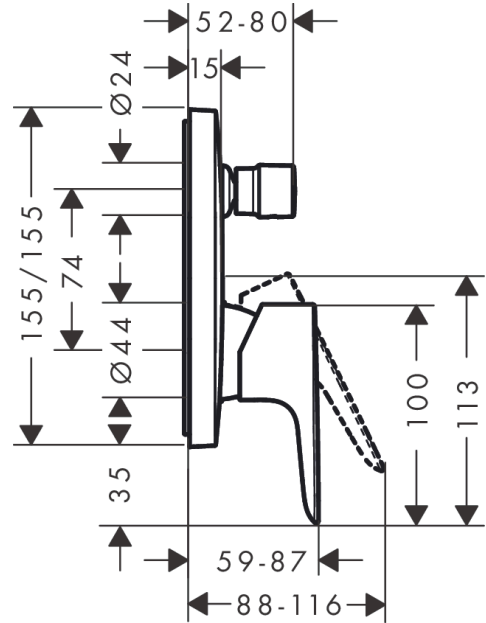

Talis E
Single lever bath mixer for concealed installation
 Surfaces: **Matt Black** Article Number: **71745670**

Description

product features

- connection type: basic set
- ceramic cartridge
- temperature limitation adjustable
- diverter with automatic resetting
- with silencer

Product image

Scale drawing

Flowchart