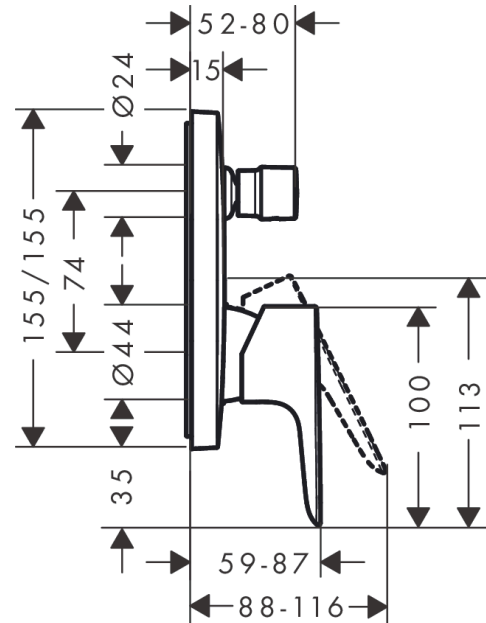

### Single lever bath mixer for concealed installation

Surfaces: **Brushed Black Chrome** Article Number: **71745340**

#### Description

##### product features

- connection type: basic set
- ceramic cartridge
- temperature limitation adjustable
- diverter with automatic resetting
- with silencer

#### Scale drawing