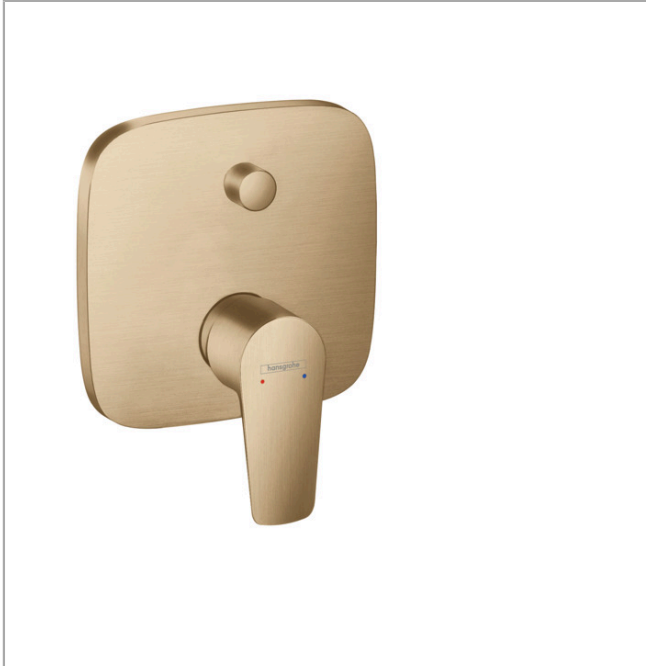

Talis E
Single lever bath mixer for concealed installation
 Surfaces: **Brushed Bronze** Article Number: **71745140**

Description

product features

- connection type: basic set
- ceramic cartridge
- temperature limitation adjustable
- diverter with automatic resetting
- with silencer

Product image

Scale drawing

Flowchart