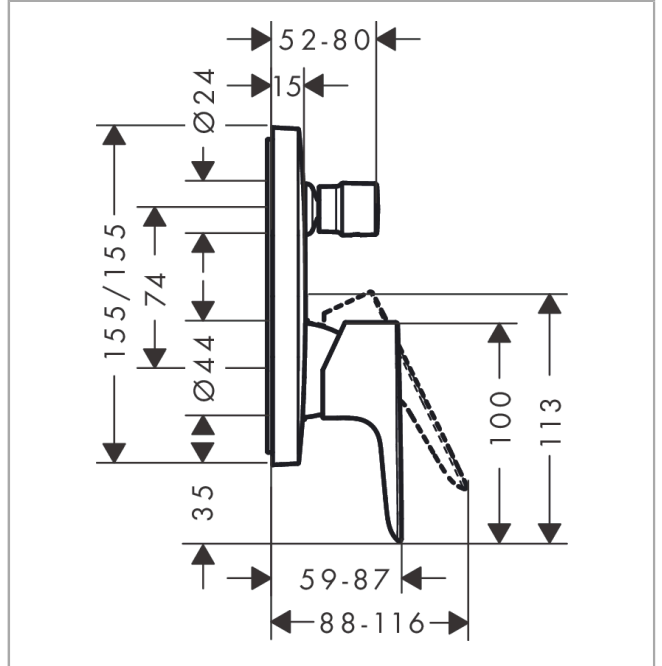

Talis E
Single lever bath mixer for concealed installation
 Surfaces: **Brushed Bronze** Article Number: **71745140**

Description

product features

- connection type: basic set
- ceramic cartridge
- temperature limitation adjustable
- diverter with automatic resetting
- with silencer

Product image

Scale drawing

Flowchart