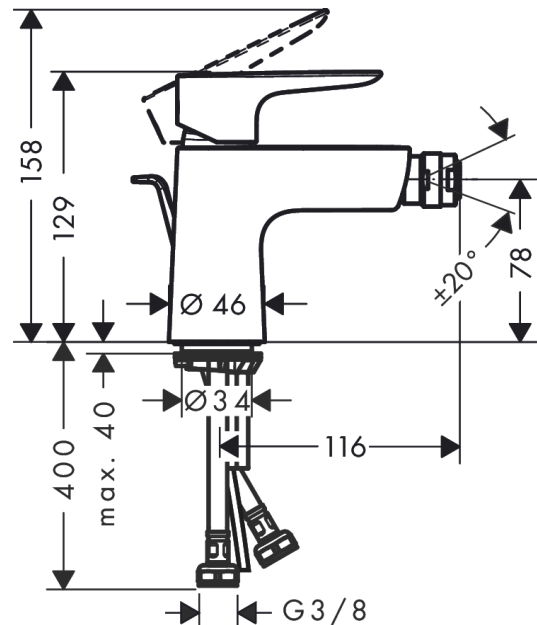

Talis E

Single lever bidet mixer with pop-up waste set

Surfaces: **Polished Gold Optic** Article Number: **71720990**

Description

product features

- consists of: single lever bidet mixer, waste set
- projection 116 mm
- aerator with ball pivot
- normal spray
- flow rate at 3 bar: 5 l/min
- ceramic cartridge
- temperature limitation adjustable
- suitable for continuous flow water heaters
- material waste set: metal
- connection dimension: DN15

Technology

Product image

Scale drawing

Flowchart