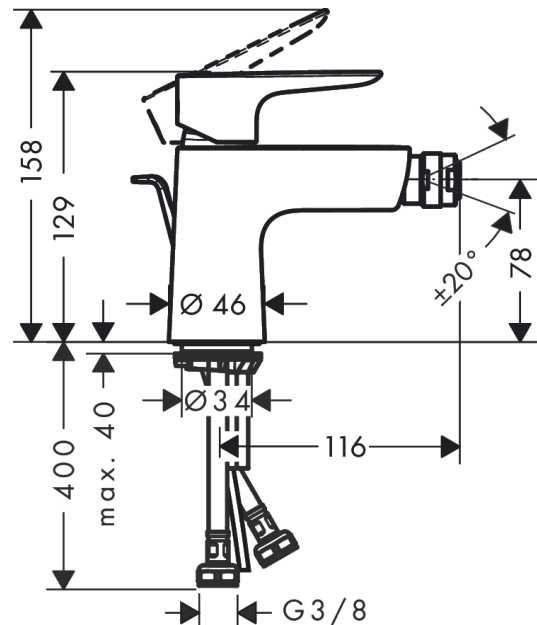

### Single lever bidet mixer with pop-up waste set

Surfaces: **Matt White** Article Number: **71720700**

##### product features

- consists of: single lever bidet mixer, waste set
- projection 116 mm
- aerator with ball pivot
- normal spray
- flow rate at 3 bar: 5 l/min
- ceramic cartridge
- temperature limitation adjustable
- suitable for continuous flow water heaters
- material waste set: metal
- connection dimension: DN15

#### Scale drawing