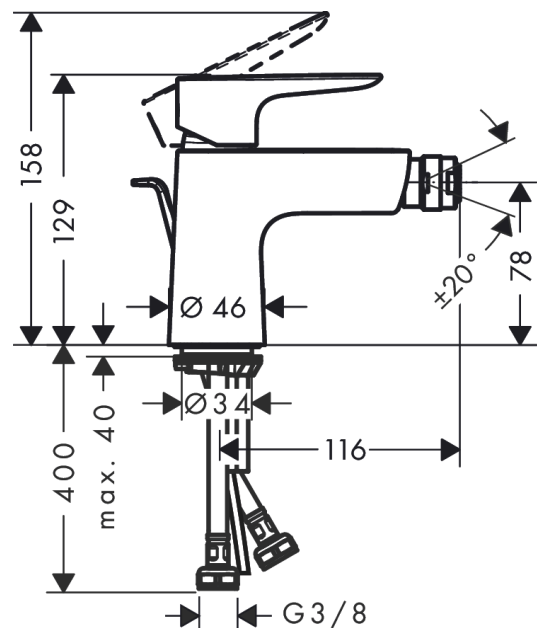

Talis E

Single lever bidet mixer with pop-up waste set

Surfaces: **Matt Black** Article Number: **71720670**

Description

product features

- consists of: single lever bidet mixer, waste set
- projection 116 mm
- aerator with ball pivot
- normal spray
- flow rate at 3 bar: 5 l/min
- ceramic cartridge
- temperature limitation adjustable
- suitable for continuous flow water heaters
- material waste set: metal
- connection dimension: DN15

Technology

Product image

Scale drawing

Flowchart