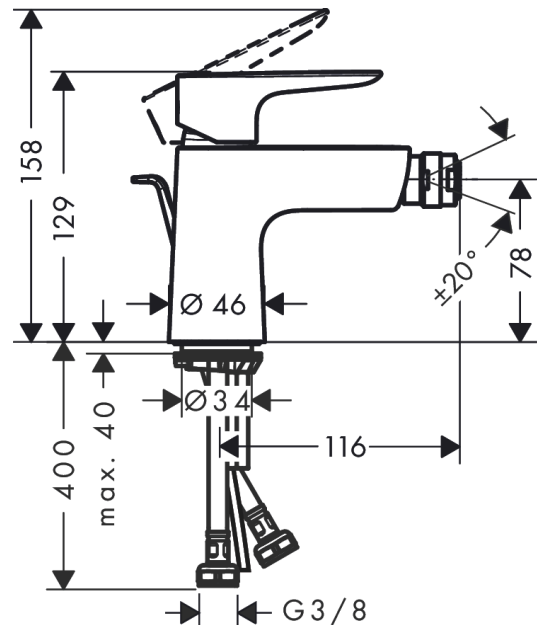

Talis E

Single lever bidet mixer with pop-up waste set

Surfaces: **Brushed Black Chrome** Article Number: **71720340**

Description

product features

- consists of: single lever bidet mixer, waste set
- projection 116 mm
- aerator with ball pivot
- normal spray
- flow rate at 3 bar: 5 l/min
- ceramic cartridge
- temperature limitation adjustable
- suitable for continuous flow water heaters
- material waste set: metal
- connection dimension: DN15

Technology

Product image

Scale drawing

Flowchart