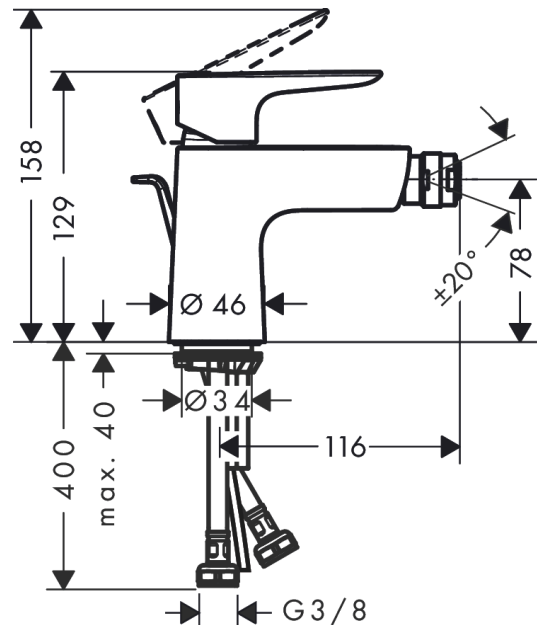

Talis E

Single lever bidet mixer with pop-up waste set

Surfaces: **Brushed Bronze** Article Number: **71720140**

Description

product features

- consists of: single lever bidet mixer, waste set
- projection 116 mm
- aerator with ball pivot
- normal spray
- flow rate at 3 bar: 5 l/min
- ceramic cartridge
- temperature limitation adjustable
- suitable for continuous flow water heaters
- material waste set: metal
- connection dimension: DN15

Technology

Product image

Scale drawing

Flowchart