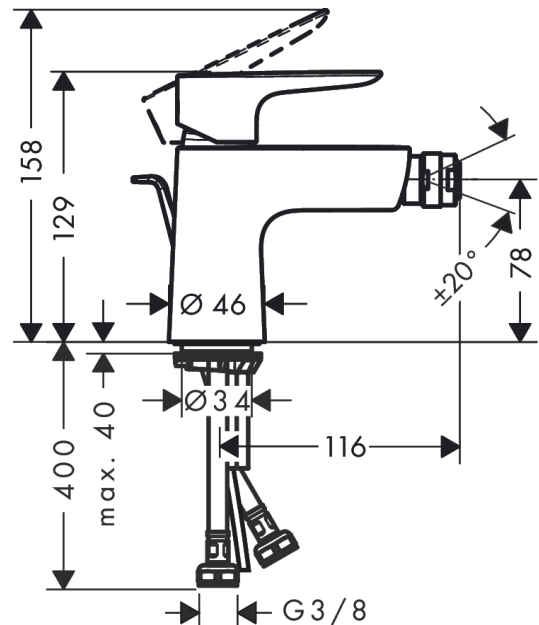

Talis E
Single lever bidet mixer with pop-up waste set
 Surfaces: **Chrome** Article Number: **71720000**

Description

product features

- consists of: single lever bidet mixer, waste set
- projection 116 mm
- aerator with ball pivot
- normal spray
- flow rate at 3 bar: 5 l/min
- ceramic cartridge
- temperature limitation adjustable
- suitable for continuous flow water heaters
- material waste set: metal
- connection dimension: DN15

Technology

Product image

Scale drawing

Flowchart