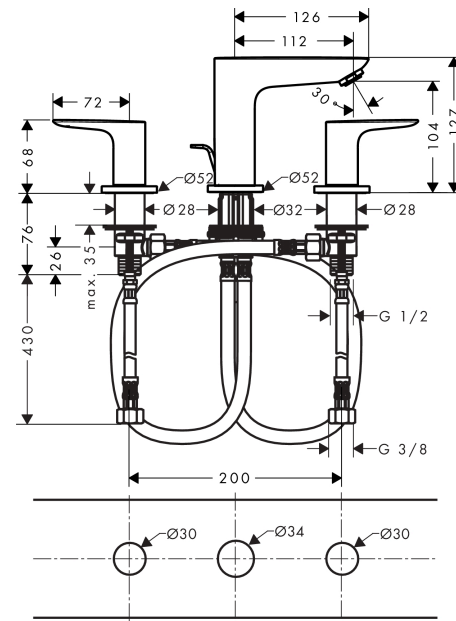

Talis E

3-hole basin mixer with pop-up waste set

Surfaces: **Matt White** Article Number: **71733700**

Description

product features

- consists of: 3-hole basin mixer, waste set
- ComfortZone 150
- projection 112 mm
- flow rate at 3 bar: 5 l/min
- ceramic valves hot/ cold 90°
- suitable for continuous flow water heaters
- pop-up waste set G 1¼
- material waste set: metal
- connection type: G ¾ connections
- connection dimension: DN15

Technology

Product image

Scale drawing

Flowchart