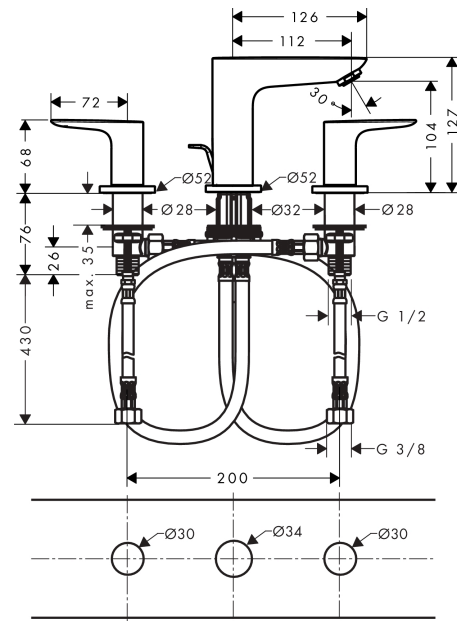

Talis E

3-hole basin mixer with pop-up waste set

Surfaces: **Matt Black** Article Number: **71733670**

Description

product features

- consists of: 3-hole basin mixer, waste set
- ComfortZone 150
- projection 112 mm
- flow rate at 3 bar: 5 l/min
- ceramic valves hot/ cold 90°
- suitable for continuous flow water heaters
- pop-up waste set G 1¼
- material waste set: metal
- connection type: G ¾ connections
- connection dimension: DN15

Technology

Product image

Scale drawing

Flowchart