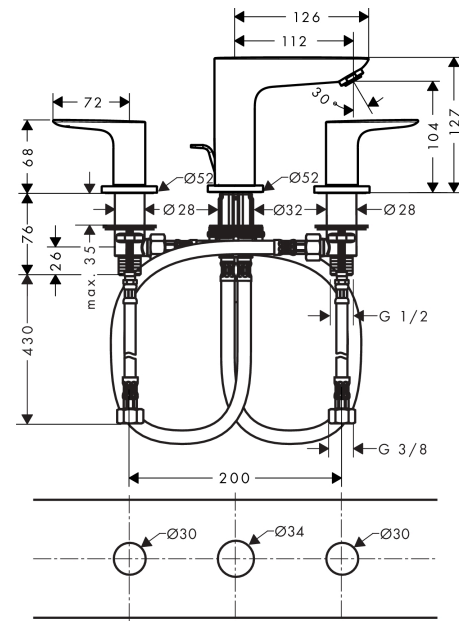

Talis E

3-hole basin mixer with pop-up waste set

Surfaces: **Brushed Black Chrome** Article Number: **71733340**

Description

product features

- consists of: 3-hole basin mixer, waste set
- ComfortZone 150
- projection 112 mm
- flow rate at 3 bar: 5 l/min
- ceramic valves hot/ cold 90°
- suitable for continuous flow water heaters
- pop-up waste set G 1¼
- material waste set: metal
- connection type: G ¾ connections
- connection dimension: DN15

Technology

Product image

Scale drawing

Flowchart