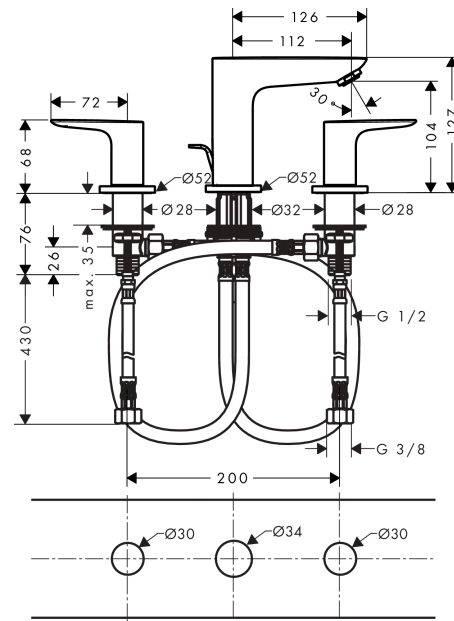

### 3-hole basin mixer with pop-up waste set

Surfaces: **Brushed Bronze** Article Number: **71733140**

##### product features

- consists of: 3-hole basin mixer, waste set
- ComfortZone 150
- projection 112 mm
- flow rate at 3 bar: 5 l/min
- ceramic valves hot/ cold 90°
- suitable for continuous flow water heaters
- pop-up waste set G 1¼
- material waste set: metal
- connection type: G ¾ connections
- connection dimension: DN15

#### Scale drawing