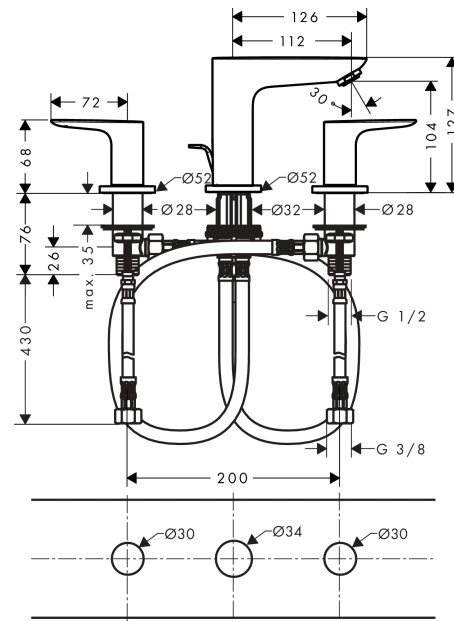

Talis E

3-hole basin mixer with pop-up waste set

Surfaces: **Chrome** Article Number: **71733000**

Description

product features

- consists of: 3-hole basin mixer, waste set
- ComfortZone 150
- projection 112 mm
- flow rate at 3 bar: 5 l/min
- ceramic valves hot/ cold 90°
- suitable for continuous flow water heaters
- pop-up waste set G 1¼
- material waste set: metal
- connection type: G ¾ connections
- connection dimension: DN15

Technology

Product image

Scale drawing

Flowchart