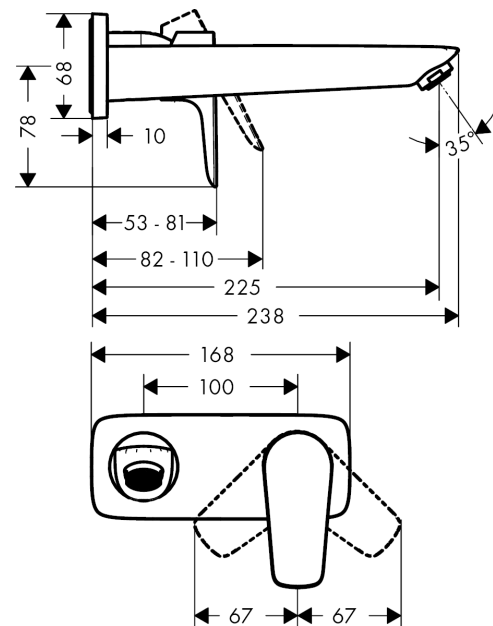

## Talis E

Single lever basin mixer for concealed installation wall-mounted with spout 22.5 cm

Surfaces: **Brushed Black Chrome** Article Number: 71734340

#### product features

- consists of: single lever basin mixer for concealed installation wall-mounted, waste set
- projection 225 mm
- normal spray
- flow rate at 3 bar: 5 l/min
- ceramic cartridge
- temperature limitation adjustable
- suitable for continuous flow water heaters
- non-closing waste set
- material waste set: metal
- connection type: basic set
- connection dimension: DN15
- handle can be positioned on the right or left, depends on the basic set installation

### Scale drawing

**Talis E**

**Single lever basin mixer for concealed installation wall-mounted with spout 22.5 cm**

Surfaces: **Brushed Black Chrome** Article Number: **71734340**

**Flowchart**

**Talis E**

**Single lever basin mixer for concealed installation wall-mounted with spout 22.5 cm**

Surfaces: **Brushed Black Chrome** Article Number: **71734340**

Installation examples