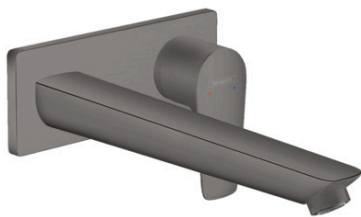

## Talis E

Single lever basin mixer for concealed installation wall-mounted with spout 22.5 cm

Surfaces: **Brushed Black Chrome** Article Number: 71734340

#### product features

- consists of: single lever basin mixer for concealed installation wall-mounted, waste set
- projection 225 mm
- normal spray
- flow rate at 3 bar: 5 l/min
- ceramic cartridge
- temperature limitation adjustable
- suitable for continuous flow water heaters
- non-closing waste set
- material waste set: metal
- connection type: basic set
- connection dimension: DN15
- handle can be positioned on the right or left, depends on the basic set installation

### Scale drawing

**Talis E**

**Single lever basin mixer for concealed installation wall-mounted with spout 22.5 cm**

Surfaces: **Brushed Black Chrome** Article Number: **71734340**

**Flowchart**

**Talis E**

**Single lever basin mixer for concealed installation wall-mounted with spout 22.5 cm**

Surfaces: **Brushed Black Chrome** Article Number: **71734340**

Installation examples