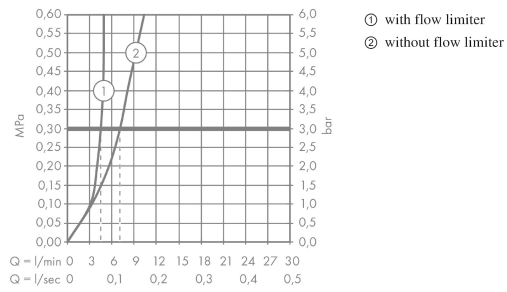

### Scale drawing

**Talis E**

**Single lever basin mixer for concealed installation wall-mounted with spout 22.5 cm**

Surfaces: **Brushed Black Chrome** Article Number: **71734340**

**Flowchart**

**Talis E**