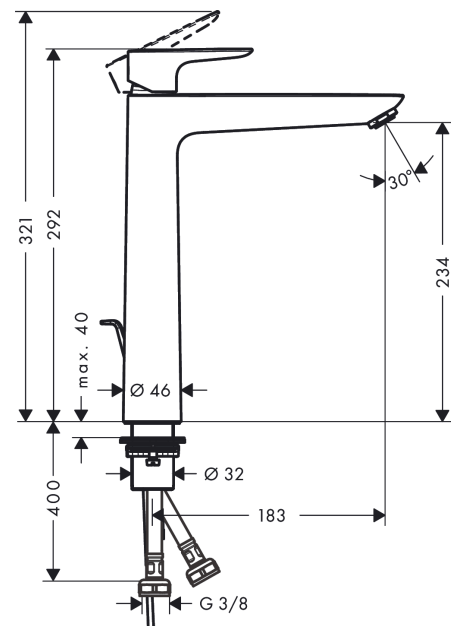

Talis E

Single lever basin mixer 240 with pop-up waste set

Surfaces: **Polished Gold Optic** Article Number: **71716990**

Description

product features

- consists of: single lever basin mixer, waste set
- ComfortZone 240
- projection 183 mm
- normal spray
- flow rate at 3 bar: 5 l/min
- ceramic cartridge
- temperature limitation adjustable
- suitable for continuous flow water heaters
- pop-up waste set G 1¼
- material waste set: metal
- connection type: G ¾ connections
- connection dimension: DN15

Technology

Product image

Scale drawing

Flowchart